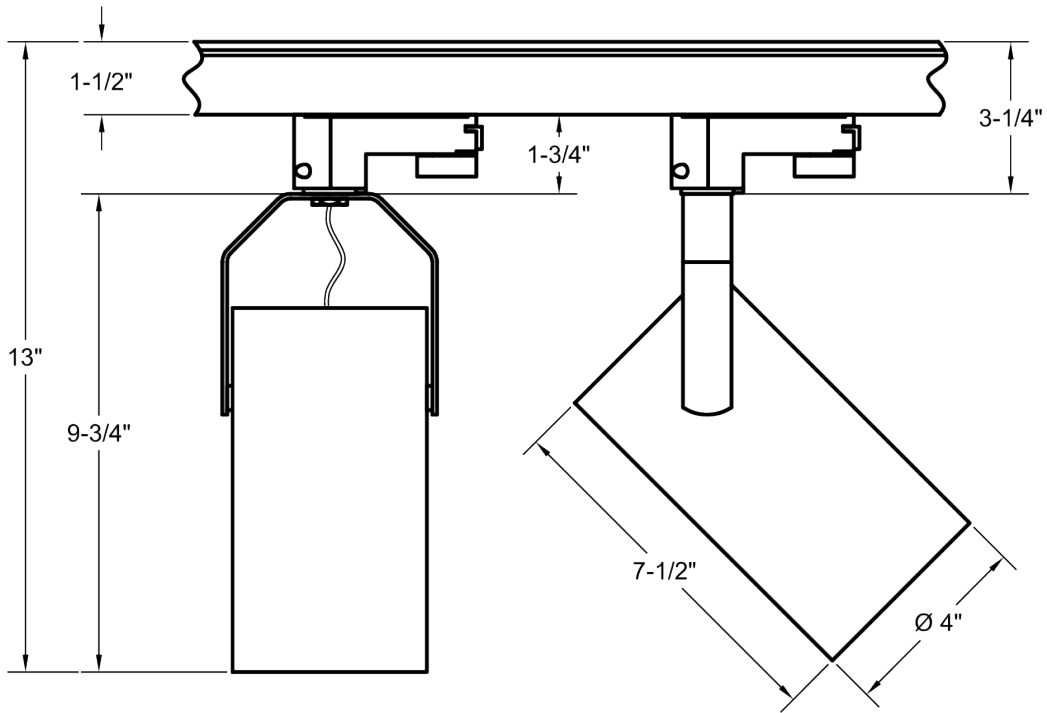

DT2, HDT2 AND GAC TRACK ADAPTERS FOR DMX OR CASAMBI WIRELESS