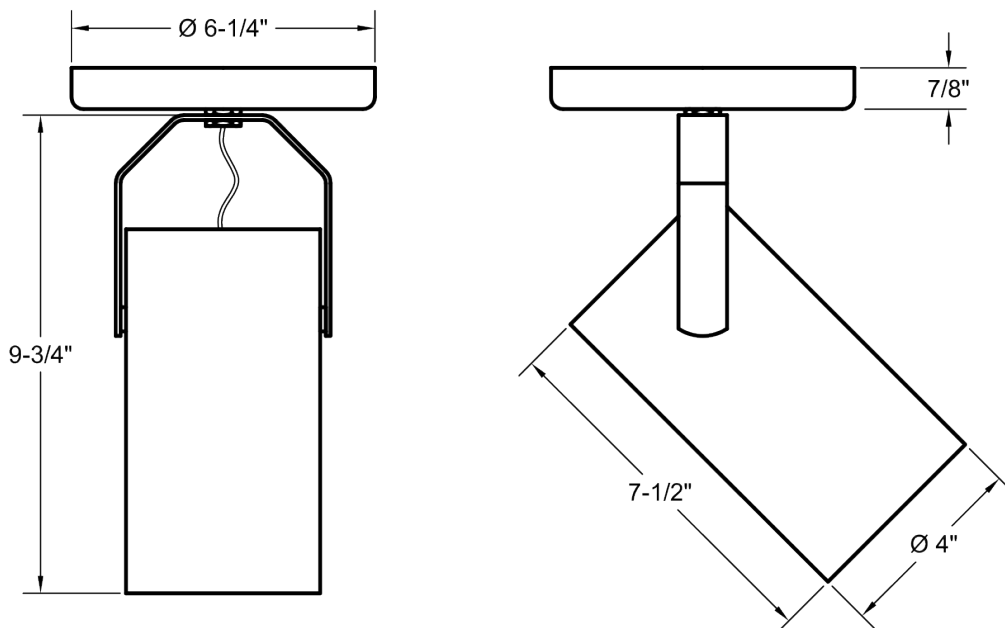

CM4 CANOPY MOUNT FOR CASAMBI WIRELESS