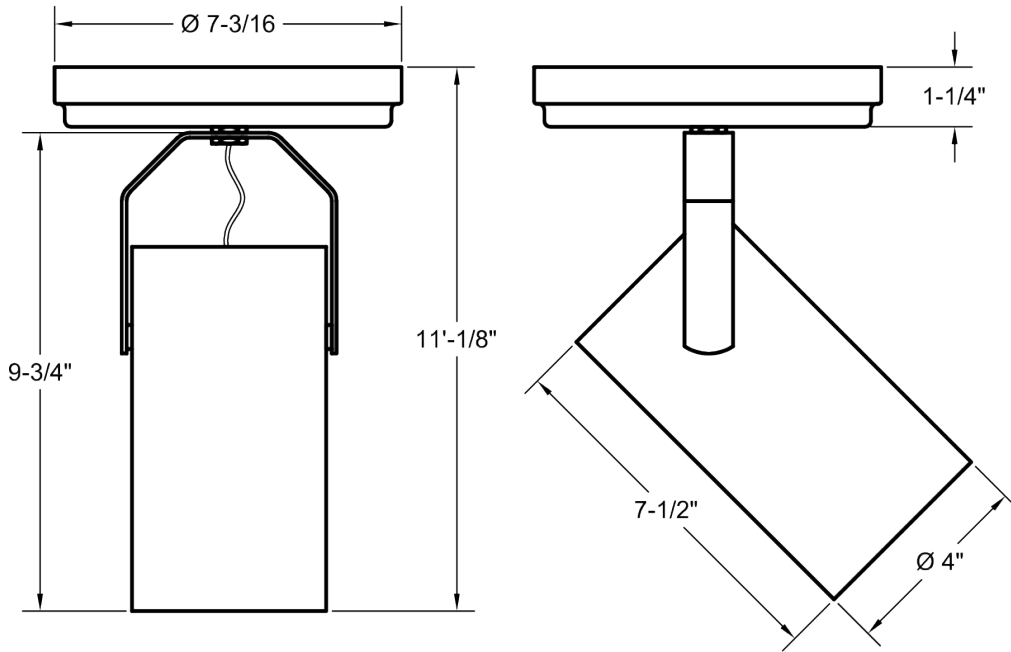

TW26 FLOOD

TUNABLE WHITE

MANUFACTURED IN THE UNITED STATES - IBEW

PRODUCT LISTED
BY A NATIONALLY
RECOGNIZED
TESTING
LABORATORY

DXTC - CANOPY MOUNT WITH TERMINAL BLOCK FOR DMX