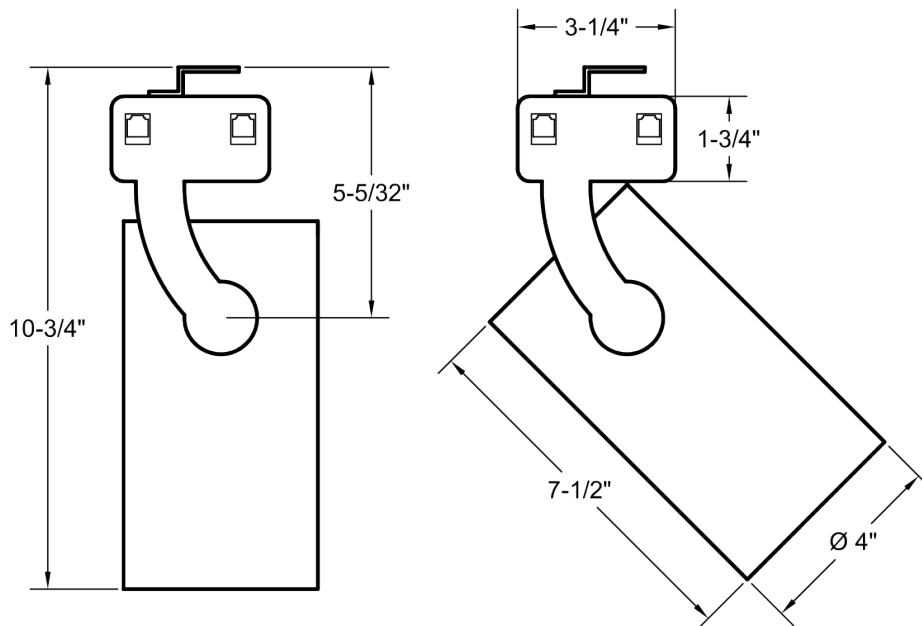

US1, TB8 OR CLAMP MOUNT WITH POWER CORD (NOT SHOWN) FOR CASAMBI WIRELESS OR DMX. TWO RJ45 JACKS PROVIDED WITH DMX VERSION ONLY