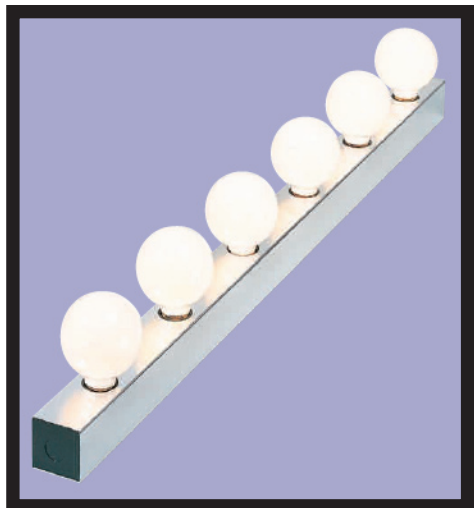

Job Name: Fixture Type: Qty:

Line Voltage by Times Square Lighting

Front View - Specify Length

07M Striplight

Features:

- Extruded aluminum channel
- Ideal for marquee or mirror lighting
- Custom color matching available
- Can be field cut
- Chase wiring available
- Listed for wet locations

Side View

Accessories:

- 07MR Lamp Guard Round
- 07MS Lamp Guard Square
- 0746 4" x 6" Black Baffle
- 0757 5" x 7" Black Baffle
- 0723 2.5" x 3.5" Black Baffle

Manufactured in the USA - IBEW

S P E C I F I C A T I O N S

Catalog #	Length	Volts	Wattage	Lamp Spacing	Circuit	Finish
07M	Specify	120V	Specify	6" O.C. (On Center) 12" O.C. (On Center) Specify Other	SC (Single) 4CR (Chase)	B (Black) W (White) CC (Custom)

Example