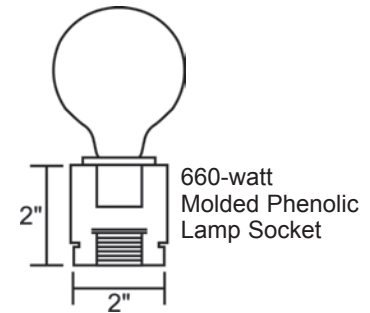

Job Name: Fixture Type: Qty:

Line Voltage by Times Square Lighting

Front View - Specify Length

07M Striplight

Features:

- Extruded aluminum channel
- Ideal for marquee or mirror lighting
- Custom color matching available
- Can be field cut
- Chase wiring available
- Listed for wet locations

Side View

Accessories:

- 07MR Lamp Guard Round
- 07MS Lamp Guard Square
- 0746 4" x 6" Black Baffle
- 0757 5" x 7" Black Baffle
- 0723 2.5" x 3.5" Black Baffle

Manufactured in the USA - IBEW

S P E C I F I C A T I O N S

Catalog #	Length	Volts	Wattage	Lamp Spacing	Circuit	Finish
07M	Specify	120V	Specify	6" O.C. (On Center) 12" O.C. (On Center) Specify Other	SC (Single) 4CR (Chase)	B (Black) W (White) CC (Custom)

Example