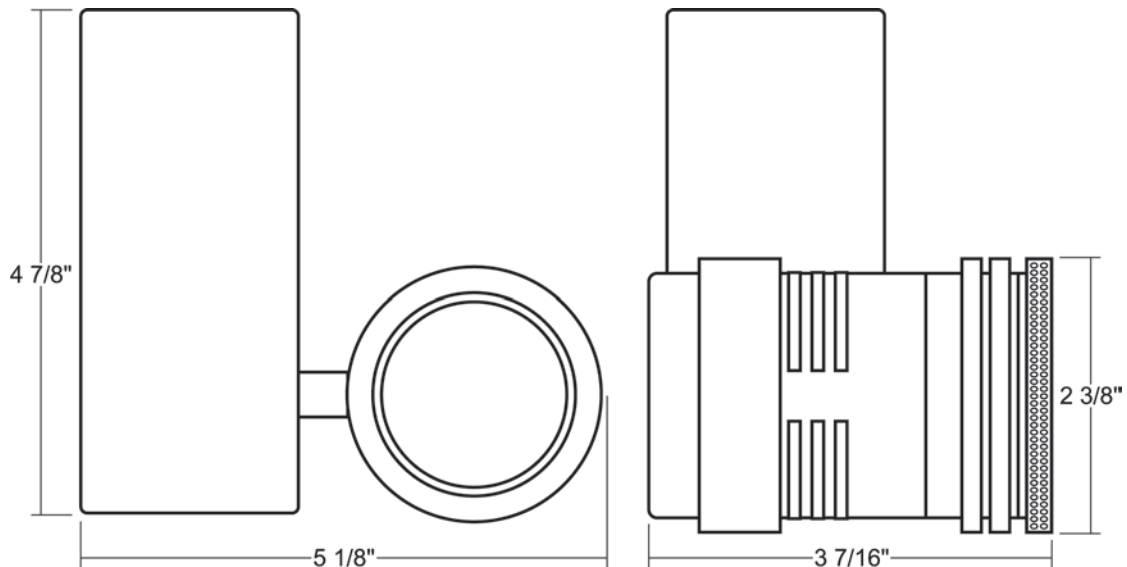

Last updated 02/24/2010.