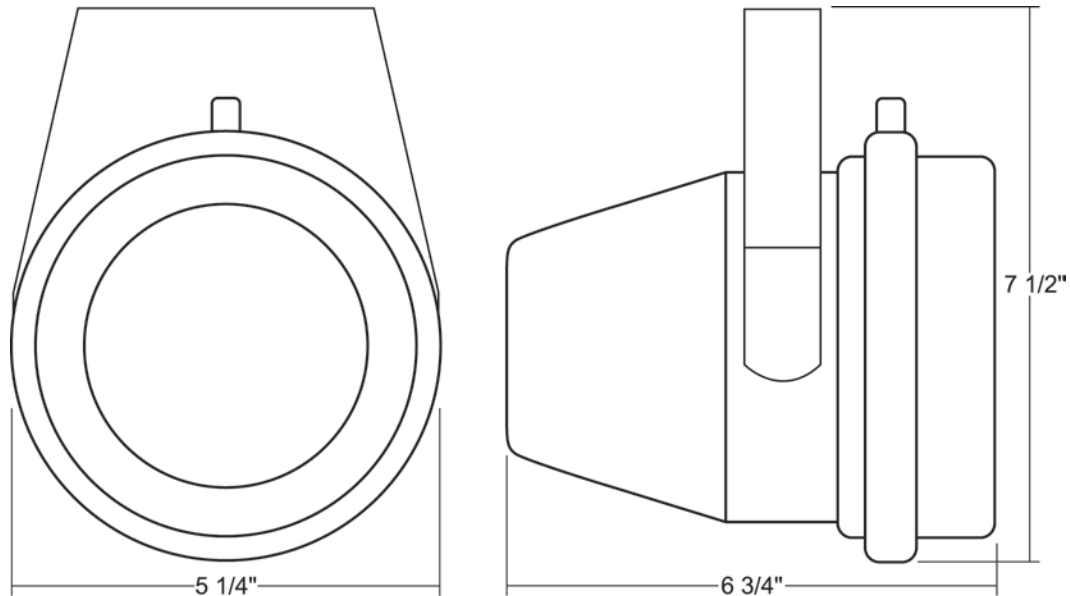

Last updated 01/17/2012.