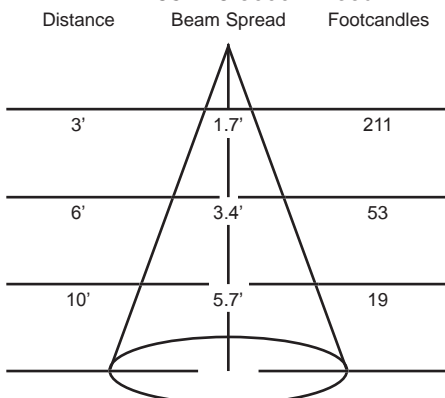

-B

-T1

-LV7

Photometric Data

LED1738-906 3000K Spot

LED1738-640 3000K Narrow Flood

LED1738-745 3000K Flood

Fixture Types