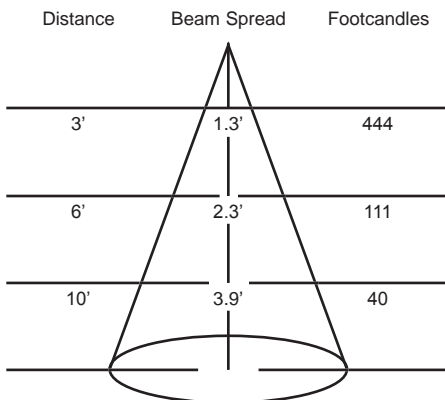

-B

-T1

-LV7

Photometric Data

LED1738-906 3000K Spot

LED1738-640 3000K Narrow Flood

LED1738-745 3000K Flood

Fixture Types