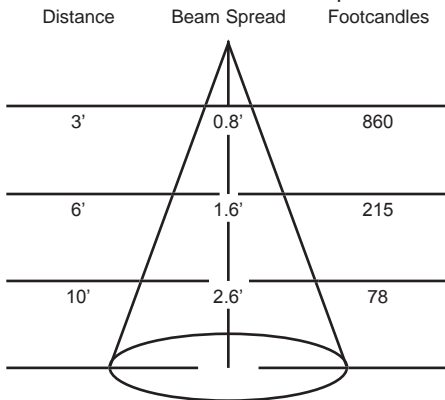

-B

-T1

-LV7

Photometric Data

LED1738-906 3000K Spot

LED1738-640 3000K Narrow Flood

LED1738-745 3000K Flood

Fixture Types