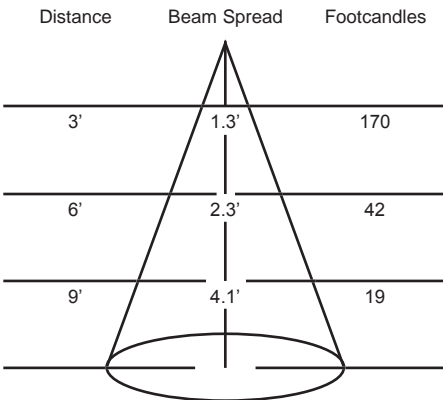

LED720-3123 3100K Narrow Flood