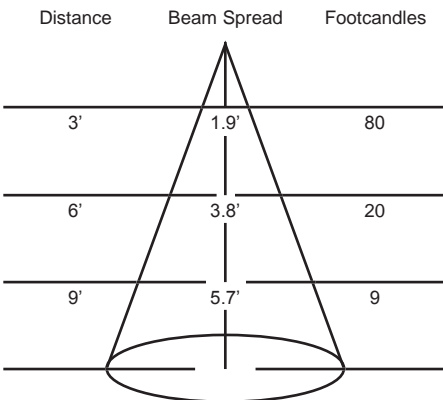

LED720-3132 3100K Flood

Fixture Types

LED720-2715 7W; 50,000Hrs; 15° Spot Beam; 2200 CBCP; 2700°K Color Temp

LED720-3115 7W; 50,000Hrs; 15° Spot Beam; 2500 CBCP; 3100°K Color Temp

LED720-4115 7W; 50,000Hrs; 15° Spot Beam; 3000 CBCP; 4100°K Color Temp

LED720-2723 7W; 50,000Hrs; 23° Narrow Flood Beam; 1300 CBCP; 2700°K Color Temp

LED720-3123 7W; 50,000Hrs; 23° Narrow Flood Beam; 1500 CBCP; 3100°K Color Temp

LED720-4123 7W; 50,000Hrs; 23° Narrow Flood Beam; 1800 CBCP; 4100°K Color Temp

LED720-2735 7W; 50,000Hrs; 35° Flood Beam; 600 CBCP; 2700°K Color Temp

LED720-3135 7W; 50,000Hrs; 35° Flood Beam; 700 CBCP; 3100°K Color Temp

LED720-4135 7W; 50,000Hrs; 35° Flood Beam; 850 CBCP; 4100°K Color Temp

Mounting Options

T1
Track adapter for commercial grade 1 and 2-circuit track.

TA2S
Track adapter for specification grade 2-circuit track.

HTA2
Track adapter for specification grade 2-circuit 277-volt track.

TA3
Track adapter for specification grade 3-circuit track.

US1
Unistrut adapter.

MC
Medium duty pipe clamp for pipes up to 1 1/2" O.D.

MN
Medium duty pipe clamp for pipes up to 2" O.D.

XTSA70
Monopoint canopy for specification grade 2 and 3-circuit track.

CM4

6" Canopy for permanent mounting on standard 4" octagonal outlet boxes.

TB4

6" Portable wall mount/table base for floor, wall or table use.

Accessories

LV3	Louver
XL3	Cross Baffle Louver
BD3	Barndoor
HD3	Hood
CC18	Coiled Cord
SC-24	Safety Cable
DM	Integral Dimmer
WL	Wrench Locking
WW3	Wall Wash Kicker w/ Spread Lens

Finish

B	Black
W	White
S	Silver
CC	Custom Color