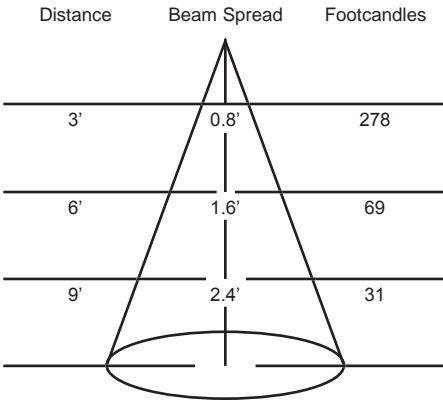

LED720 7W PAR20 LED

Specify: LED720-XXXX - - -

	MODEL NUMBER	FINISH	MOUNTING (optional)	ACCESSORIES (optional)
Example:	LED720-2715	-B	-T1	-LV7

Photometric Data

LED720-3115 3100K Spot