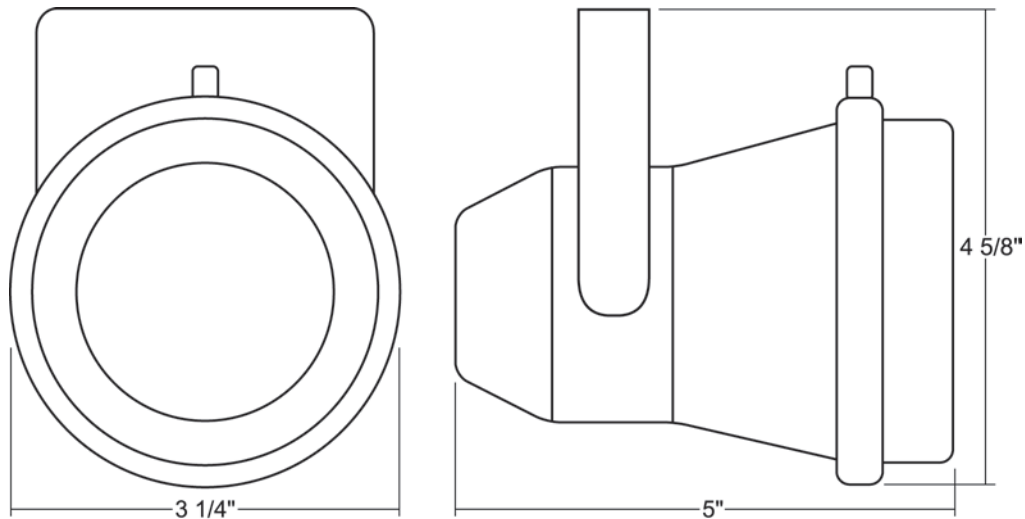

Last updated 02/25/2010.