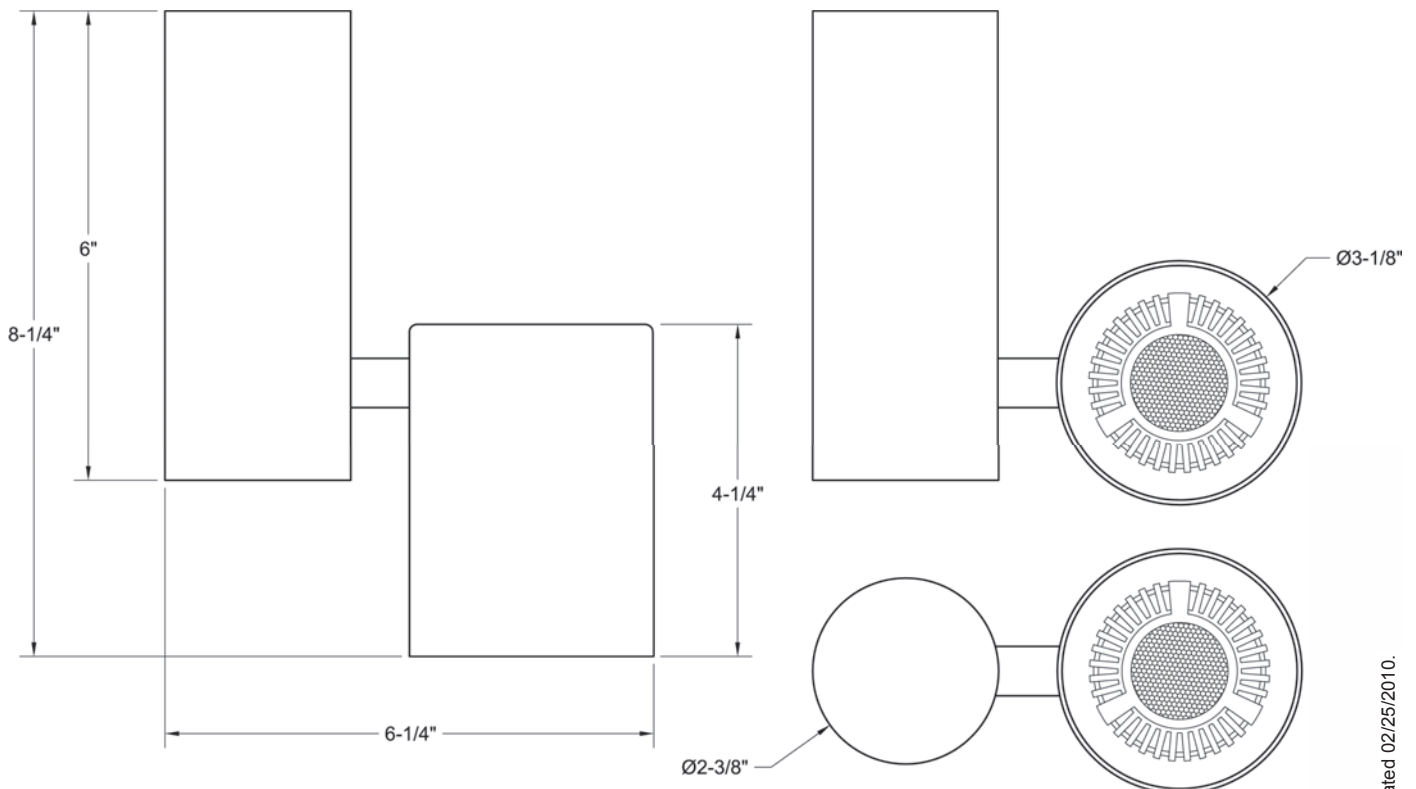

Job Name: Fixture Type: Qty:

LED by Times Square Lighting

Manufactured in the USA - IBEW

LS21C LED

The LS21C delivers the lighting equivalence of a conventional 50-watt halogen MR16 lamp with a 70% power savings and up to ten times the lamp life. The LS21C features the latest in LED technology utilizing warm, neutral and daylight white color temperatures with a 21 degree beam spread. The quality components used in the LS21 are engineered to optimize light output and minimize lamp stress, resulting in reliability, color stability and lumen maintenance.

Features:

- 120/277 Volt available
- 14.5 Watts
- 50,000 Hour lamp life
- Fully dimmable
- 21 Degree beam
- No UV or IR
- CBCP equal to 50 watt MR16
- Numerous mounting options

Last updated 02/25/2010.

Specify: LS21CXX - - -

	MODEL NUMBER	FINISH	MOUNTING (optional)	ACCESSORIES (optional)
Example:	LS21CNW	-B	-T1	(N/A)

Photometric Data

LS21CWW 21° NFL Warm White

Distance Beam Spread Footcandles

LS21CNW 21° NFL Neutral White

Distance Beam Spread Footcandles