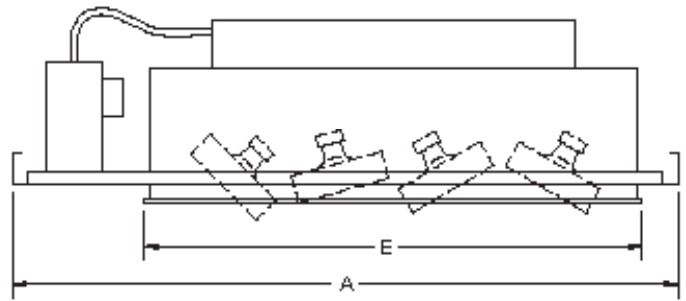

# RECESSED MULTIPLES **New Construction • LED 15 Watt •**

Manufactured in the USA - IBEW

- Accepts 15-watt, 21° LED Engin
- Available in 1 to 4-light - linear, square and corner configurations
- Blends into the ceiling and can be installed with or without trim
- Each lamp is individually adjustable and specially designed lamp holders allow +/- 45° pan/tilt and full 360° rotation
- Easy front re-lamping
- Thermal protector
- Adjustable trim with torsion springs for ceilings up to 2" thick
- Adjustable butterfly mounting brackets included
- Fully enclosed wiring compartment
- Black, white and silver trims available - custom colors upon request
- 120 or 277-volt versions available

## LS21R 15 Watt, 21° LED Engin

Model #	Length	Width	Height	Ceiling Cut-Out	
	(A)	(B)	(C)	(D)	(E)
LS21R-1	11 1/8"	6 5/8"	8 3/4"	5"	7 1/8"
LS21R-2	16 5/8"	6 5/8"	8 3/4"	5"	12 5/8"
LS21R-3	21 5/8"	6 5/8"	8 3/4"	5"	18 1/8"
LS21R-4	25 5/8"	6 5/8"	8 3/4"	5"	23 5/8"
LS21R-4S	16 1/8"	13 7/8"	8 3/4"	10 1/4"	10 7/8"
LS21R-3L	15 7/8"	13 7/8"	8 3/4"	4 7/8" x 11 1/2"	11 1/2" x 4 7/8"