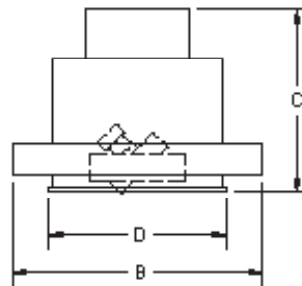

# RECESSED MULTIPLES **New Construction • LED 15 Watt •**

Manufactured in the USA - IBEW

- Accepts 15-watt, 21° LED Engin
- Available in 1 to 4-light - linear, square and corner configurations
- Blends into the ceiling and can be installed with or without trim
- Each lamp is individually adjustable and specially designed lamp holders allow +/- 45° pan/tilt and full 360° rotation
- Easy front re-lamping
- Thermal protector
- Adjustable trim with torsion springs for ceilings up to 2" thick
- Adjustable butterfly mounting brackets included
- Fully enclosed wiring compartment
- Black, white and silver trims available - custom colors upon request
- 120 or 277-volt versions available

## LS21R 15 Watt, 21° LED Engin

Model #	Length	Width	Height	Ceiling Cut-Out	
	(A)	(B)	(C)	(D)	(E)
LS21R-1	11 1/8"	6 5/8"	8 3/4"	5"	7 1/8"
LS21R-2	16 5/8"	6 5/8"	8 3/4"	5"	12 5/8"
LS21R-3	21 5/8"	6 5/8"	8 3/4"	5"	18 1/8"
LS21R-4	25 5/8"	6 5/8"	8 3/4"	5"	23 5/8"
LS21R-4S	16 1/8"	13 7/8"	8 3/4"	10 1/4"	10 7/8"
LS21R-3L	15 7/8"	13 7/8"	8 3/4"	4 7/8" x 11 1/2"	11 1/2" x 4 7/8"