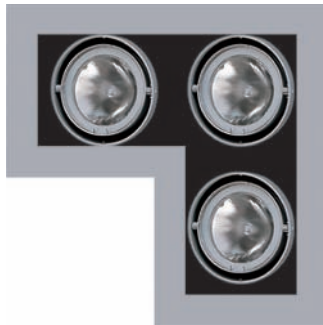

# RECESSED MULTIPLES **New Construction • LED 15 Watt •**

Manufactured in the USA - IBEW

- Accepts 15-watt, 21° LED Engin
- Available in 1 to 4-light - linear, square and corner configurations
- Blends into the ceiling and can be installed with or without trim
- Each lamp is individually adjustable and specially designed lamp holders allow +/- 45° pan/tilt and full 360° rotation
- Easy front re-lamping
- Thermal protector
- Adjustable trim with torsion springs for ceilings up to 2" thick
- Adjustable butterfly mounting brackets included
- Fully enclosed wiring compartment
- Black, white and silver trims available - custom colors upon request
- 120 or 277-volt versions available

Last updated 02/04/2010.

**1-Linear**  
LS21R-1

**2-Linear**  
LS21R-2

**3-Linear**  
LS21R-3

**4-Linear**  
LS21R-4

**4-Square**  
LS21R-4S

**3-Corner L**  
LS21R-3L