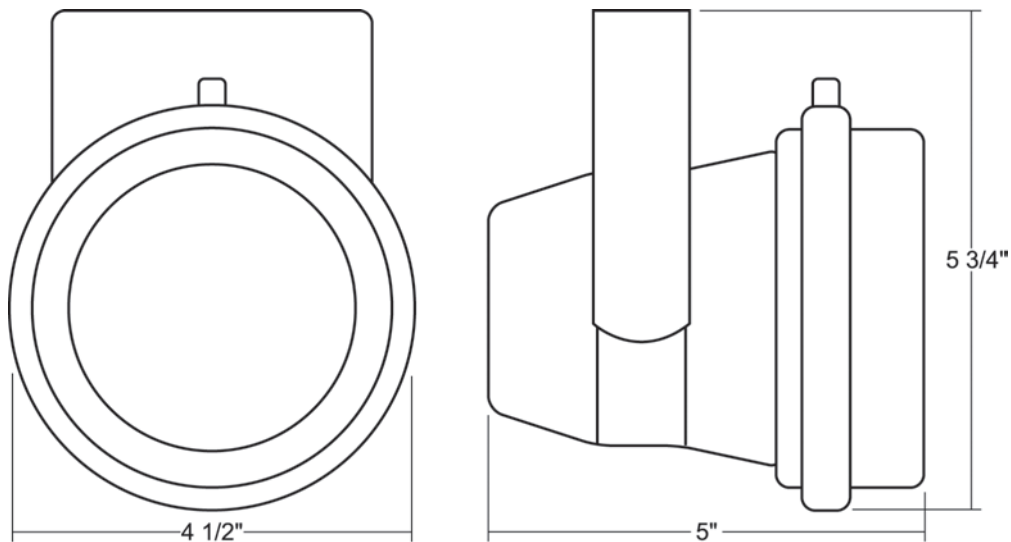

Last updated 08/12/2009.