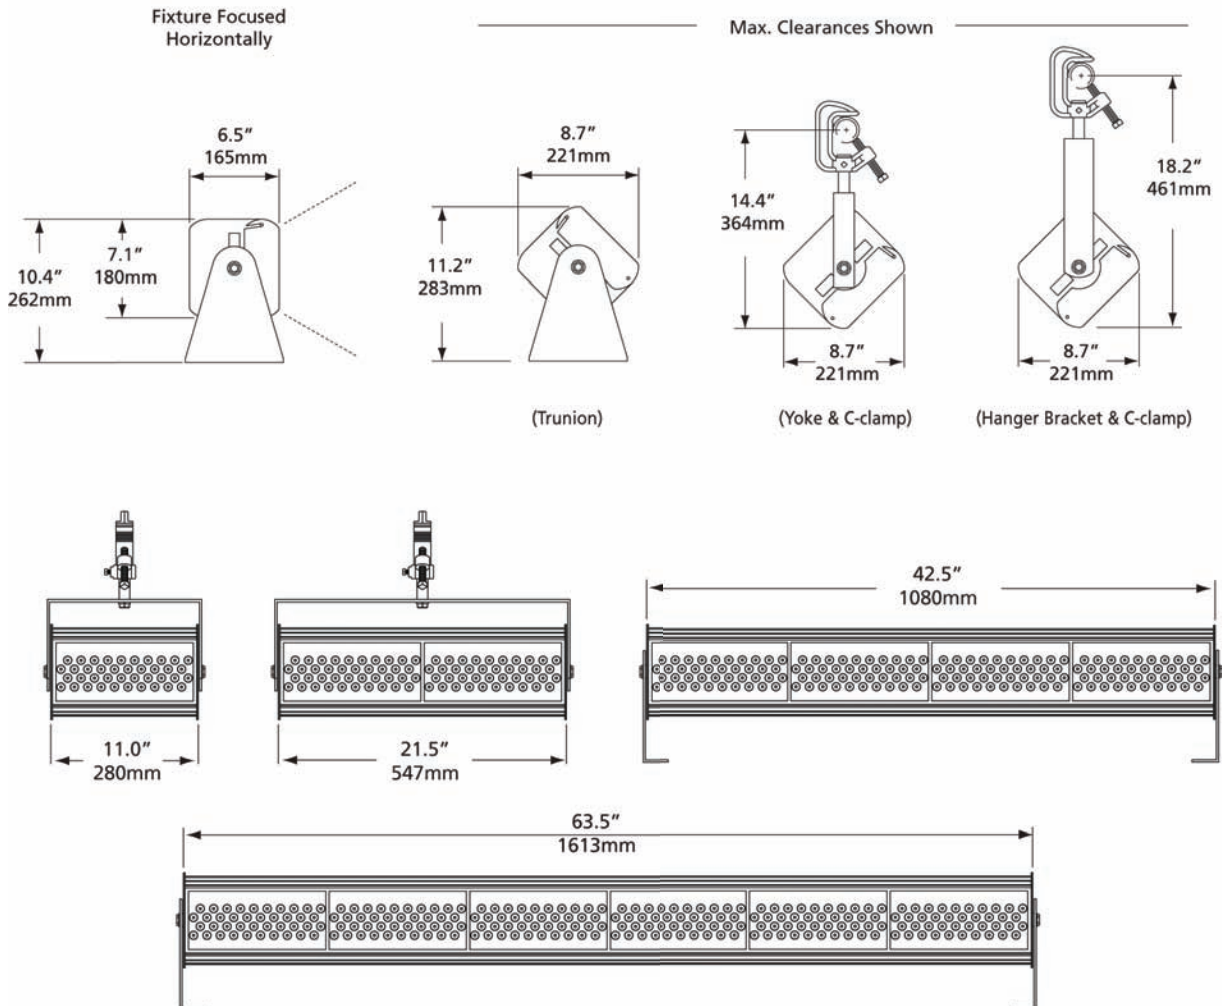

**Selador™ Series** from Times Square Lighting

**Lustr™**

\* One Cell unit shown with optional diffusion lens

The Selador Series high power Lustr is ideal for stage and studio lighting as a key or fill light as well as stage washes. It produces the subtle tinted colors that lighting designers love. It produces the entire CCT range of white light and the subtly tinted colors that lighting designers love. The x7 Color System™ illuminates skin tones and renders objects more like conventional tungsten and gel color sources but does not give up Selador Series' unique ability to produce deep, vibrantly saturated color.

**Features:**

- 2.5W color-mixing LED fixture
- Available in 11", 21", 42", and 63" lengths
- Rugged all-metal extruded housing
- Easy-access slots for secondary lenses
- 50,000 hr. LED life
- Color rendering as high as 90 CRI
- 100VAC to 240V 50/60 Hz universal power input

Available models	
<b>SELLU11</b>	Lustr™ 11" (one cell)
<b>SELLU21</b>	Lustr™ 21" (two cell)
<b>SELLU42</b>	Lustr™ 42" (four cell)
<b>SELLU63</b>	Lustr™ 63" (six cell)

Last updated 11/10/2009.

Specify: SELLU\_\_\_\_ - -

**MPARHBK**

Hanger Bracket Kit (set of 2 with C-clamps and hardware)

**PC9M**

Heavy duty pipe clamp for large, heavy fixtures. For pipes 1/2" to 1 1/2" O.D.

**Accessories**

- SELLH\_\_ Secondary horizontal spread lens available in 20°, 30°, 40°, 50°, 60°, 70°, & 80°
- SELLV\_\_ Secondary vertical spread lens available in 20°, 30°, 40°, 50°, 60°, 70°, & 80°