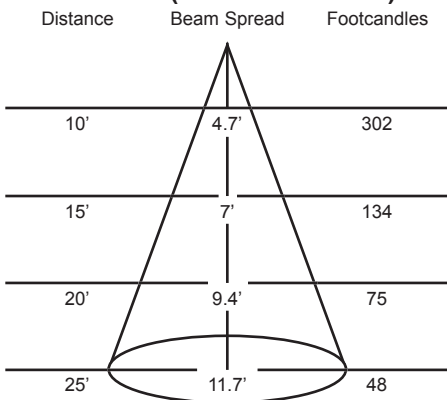

Specify: SELLU____ - -

	MODEL NUMBER	MOUNTING (optional)	ACCESSORIES (optional)

Example: SELLU21 -SELTRU -SELLH40

Photometric Data

SELLU11 (all channels at full)

MPARHBK

Hanger Bracket Kit (set of 2 with C-clamps and hardware)

PC9M

Heavy duty pipe clamp for large, heavy fixtures. For pipes 1/2" to 1 1/2" O.D.

Accessories

- SELLH__ Secondary horizontal spread lens available in 20°, 30°, 40°, 50°, 60°, 70°, & 80°
- SELLV__ Secondary vertical spread lens available in 20°, 30°, 40°, 50°, 60°, 70°, & 80°

Optics/Lamp Types

Model SELLU11 40 2.5W Luxeon® Rebel LED emitters; 50,000Hrs; approx. 26° native beam spread

Model SELLU21 80 2.5W Luxeon® Rebel LED emitters; 50,000Hrs; approx. 26° native beam spread

Model SELLU42 160 2.5W Luxeon® Rebel LED emitters; 50,000Hrs; approx. 26° native beam spread

Model SELLU42 240 2.5W Luxeon® Rebel LED emitters; 50,000Hrs; approx. 26° native beam spread

SC Safety Cable

Mounting Options

SELYOKE11

Yoke Kit for 11" unit with C-clamp and hardware

SELYOKE21

Yoke Kit for 21" unit with C-clamp and hardware

SELDYOKE11

Double Yoke Kit for 11" unit with C-clamp and hardware

SELYOKE21

Double Yoke Kit for 21" unit with C-clamp and hardware

SELTRU

Trunnion / Floor Stand Kit (set of 2 with C-clamps and hardware)