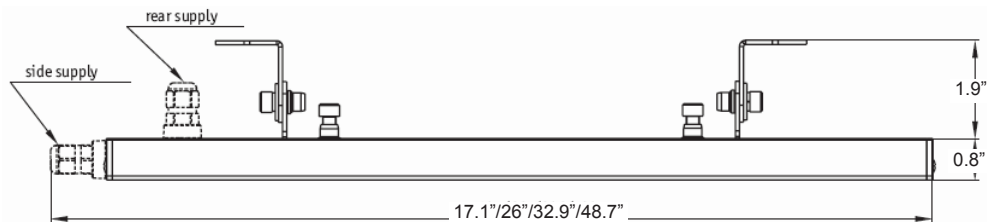

Technical Specifications:

	PRISMLine 12	PRISMLine 18
Max. input current:	350 mA	350 mA
Maximum Power Consumption:	13.6 Watts	20.4 Watts
Compatiable Power Supplies:	PRISMPower 36, 72, 144, 360	PRISMPower 36, 72, 144, 360
Compatiable Power Supplies for single color variants:	PRISMPower SmartWhite 36, 144	PRISMPower SmartWhite 36,
Optical System:	170°	170°
LED Device:	1 Watt Luxeon	1 Watt Luxeon
Warm White LEDs (WW):	3300 K	3300 K
Cool White LEDs (CW):	6500 K	6500 K
Typical Lumen Maintenance:	70% @ 50,000 hours	70% @ 50,000 hours
Led Life Expectancy:	minimum 50,000 hours	minimum 50,000 hours
Construction:	precision extruded aluminium	precision extruded aluminium
Weight:	1.3 lbs	1.8 lbs
Power/Data Plug:	RJ45	RJ45
LED Color Variants:	RGB, R, G, B, A, CW, WW	RGB, R, G, B, A, CW, WW

	PRISMLine 24	PRISMLine 36
Max. input current:	350 mA	350 mA
Maximum Power Consumption:	27.2 Watts	40.8 Watts
Compatiable Power Supplies:	PRISMPower 36, 72, 144, 360	PRISMPower 36, 72, 144, 360
Compatiable Power Supplies for single color variants:	PRISMPower SmartWhite 36, 144	PRISMPower SmartWhite 36, 144
Optical System:	170°	170°
LED Device:	1 Watt Luxeon	1 Watt Luxeon
Warm White LEDs (WW):	3300 K	3300 K
Cool White LEDs (CW):	6500 K	6500 K
Typical Lumen Maintenance:	70% @ 50,000 hours	70% @ 50,000 hours
Led Life Expectancy:	minimum 50,000 hours	minimum 50,000 hours
Construction:	precision extruded aluminium	precision extruded aluminium
Weight:	2.2 lbs	3.3 lbs
Power/Data Plug:	RJ45	RJ45
LED Color Variants:	RGB, R, G, B, A, CW, WW	RGB, R, G, B, A, CW, WW