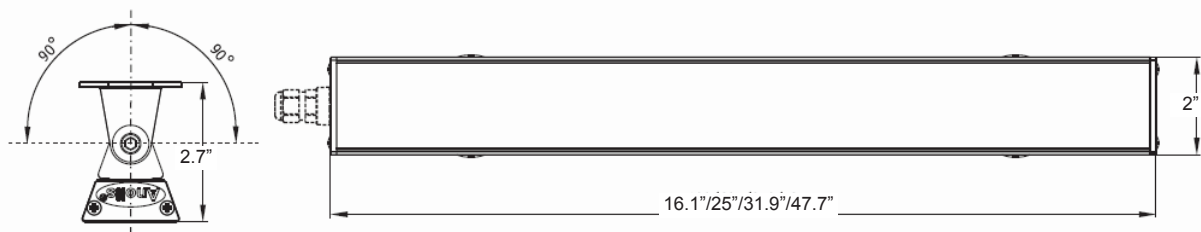

Technical Specifications:

	PRISMLine 12	PRISMLine 18
Max. input current:	350 mA	350 mA
Maximum Power Consumption:	13.6 Watts	20.4 Watts
Compatiable Power Supplies:	PRISMPower 36, 72, 144, 360	PRISMPower 36, 72, 144, 360
Compatiable Power Supplies for single color variants:	PRISMPower SmartWhite 36, 144	PRISMPower SmartWhite 36,
Optical System:	170°	170°
LED Device:	1 Watt Luxeon	1 Watt Luxeon
Warm White LEDs (WW):	3300 K	3300 K
Cool White LEDs (CW):	6500 K	6500 K
Typical Lumen Maintenance:	70% @ 50,000 hours	70% @ 50,000 hours
Led Life Expectancy:	minimum 50,000 hours	minimum 50,000 hours
Construction:	precision extruded aluminium	precision extruded aluminium
Weight:	1.3 lbs	1.8 lbs
Power/Data Plug:	RJ45	RJ45
LED Color Variants:	RGB, R, G, B, A, CW, WW	RGB, R, G, B, A, CW, WW

	PRISMLine 24	PRISMLine 36
Max. input current:	350 mA	350 mA
Maximum Power Consumption:	27.2 Watts	40.8 Watts
Compatiable Power Supplies:	PRISMPower 36, 72, 144, 360	PRISMPower 36, 72, 144, 360
Compatiable Power Supplies for single color variants:	PRISMPower SmartWhite 36, 144	PRISMPower SmartWhite 36, 144
Optical System:	170°	170°
LED Device:	1 Watt Luxeon	1 Watt Luxeon
Warm White LEDs (WW):	3300 K	3300 K
Cool White LEDs (CW):	6500 K	6500 K
Typical Lumen Maintenance:	70% @ 50,000 hours	70% @ 50,000 hours
Led Life Expectancy:	minimum 50,000 hours	minimum 50,000 hours
Construction:	precision extruded aluminium	precision extruded aluminium
Weight:	2.2 lbs	3.3 lbs
Power/Data Plug:	RJ45	RJ45
LED Color Variants:	RGB, R, G, B, A, CW, WW	RGB, R, G, B, A, CW, WW