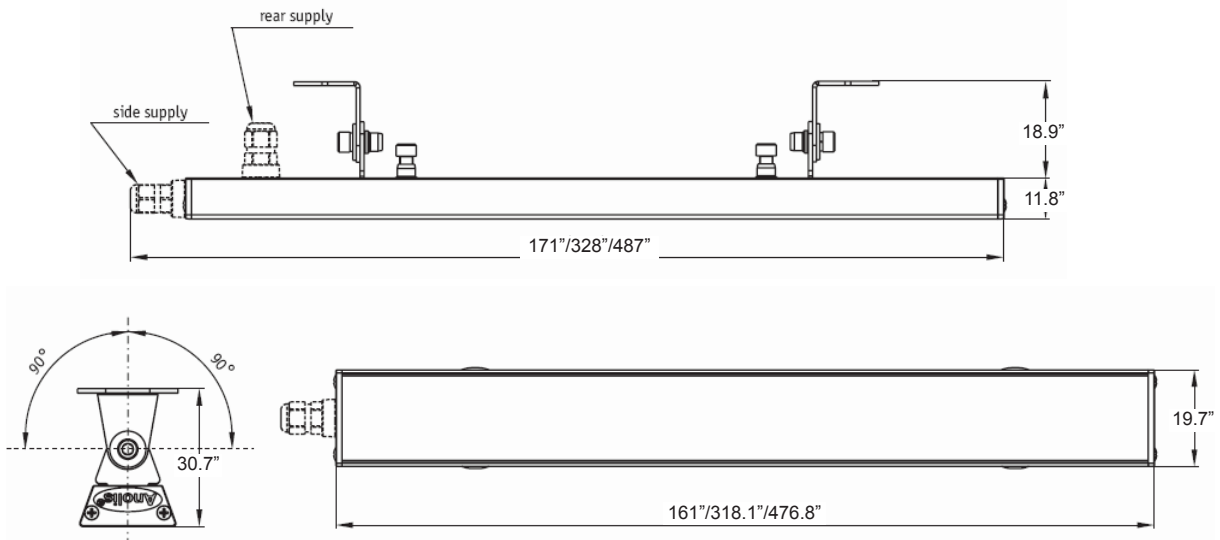

	PRISMLine Optic 12 SmartWhite	PRISMLine Optic 24 SmartWhite
Max. input current:	350 mA	350 mA
Maximum Power Consumption:	13.6 Watts	27.2 Watts
Compatible Power Supplies:	PRISMPower SmartWhite 36, 144	PRISMPower SmartWhite 36, 144
Optical System:	6°, 15°, 25°, 25°x6°, 38°	6°, 15°, 25°, 25°x6°, 38°
LED Device:	1 Watt Luxeon	1 Watt Luxeon
Warm White LEDs (WW):	3300 K	3300 K
Cool White LEDs (CW):	6500 K	6500 K
Typical Lumen Maintenance:	70% @ 50,000 hours	70% @ 50,000 hours
Led Life Expectancy:	minimum 50,000 hours	minimum 50,000 hours
Construction:	precision extruded aluminium	precision extruded aluminium
Power/Data Plug:	RJ45	RJ45
Weight:	1.7 lbs	2.9 lbs

	PRISMLine Optic 36 SmartWhite
Max. input current:	350 mA
Maximum Power Consumption:	40.8 Watts
Compatible Power Supplies:	PRISMPower SmartWhite 36, 144
Optical System:	6°, 15°, 25°, 25°x6°, 38°
LED Device:	1 Watt Luxeon
Warm White LEDs (WW):	3300 K
Cool White LEDs (CW):	6500 K
Typical Lumen Maintenance:	70% @ 50,000 hours
Led Life Expectancy:	minimum 50,000 hours
Construction:	precision extruded aluminium
Power/Data Plug:	RJ45
Weight:	4.2 lbs