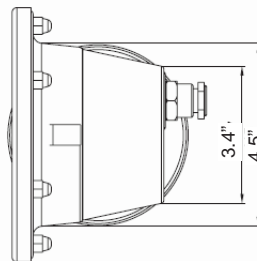

## PRISMSource Outdoor 12, 36

When more output is required for outdoor applications the PRISMSource Outdoor 12, 36 can be used. Manufactured from 316 stainless steel and with an IP rating of 68, the PRISMSource Outdoor 12, 36 is at home either in or out of the water, making it available to meet the requirements of the widest range of exterior lighting projects. Powered by the PRISMPower 36 or the PRISMPower 144.

### Technical Specifications:

	<b>PRISMSource 12</b>	<b>PRISMSource 36</b>
<b>Max. input current:</b>	350 mA	350 mA
<b>Maximum Power Consumption:</b>	13.6 Watts	40.8 Watts
<b>Compatible Power Supplies:</b>	PRISMPower 36, 72, 144, 360	PRISMPower 36, 72, 144, 360
<b>Compatible Power Supplies for single colour variants:</b>	PRISMPower SmartWhite 36, 144	PRISMPower SmartWhite 36, 144
<b>Optical System:</b>	6°, 15°, 25°, 38°	6°, 15°, 25°
<b>LED Device:</b>	1 Watt Luxeon	1 Watt Luxeon
<b>Warm White LEDs (WW):</b>	3300 K	3300 K
<b>Cool White LEDs (CW):</b>	6500 K	6500 K
<b>Typical Lumen Maintenance:</b>	70% @ 50,000 hours	70% @ 50,000 hours
<b>Led Life Expectancy:</b>	minimum 50,000 hours	minimum 50,000 hours
<b>Construction: top flange:</b>	stainless steel	stainless steel
<b>housing:</b>	stainless steel	stainless steel
<b>"U" bracket:</b>	stainless steel	stainless steel
<b>cover:</b>	tempered glass	tempered glass
<b>Weight:</b>	3.7 lbs	7.3 lbs
<b>Power/Data plug:</b>	RJ45	RJ45
<b>LED Color Variants:</b>	RGB, RGBWW, RGBCW R, G, B, A, CW, WW, SW	RGB, RGBWW, RGBCW R, G, B, A, CW, WW, SW