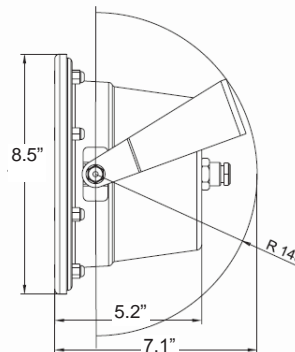

Last updated 06/25/2008.