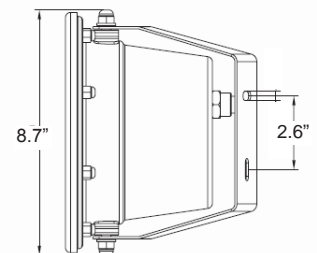

Last updated 06/25/2008.