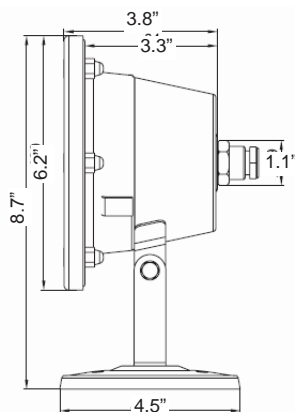

## PRISMSource Outdoor 12, 36

When more output is required for outdoor applications the PRISMSource Outdoor 12, 36 can be used. Manufactured from 316 stainless steel and with an IP rating of 68, the PRISMSource Outdoor 12, 36 is at home either in or out of the water, making it available to meet the requirements of the widest range of exterior lighting projects. Powered by the PRISMPower 36 or the PRISMPower 144.

### Technical Specifications:

	<b>PRISMSource 12</b>	<b>PRISMSource 36</b>
<b>Max. input current:</b>	350 mA	350 mA
<b>Maximum Power Consumption:</b>	13.6 Watts	40.8 Watts
<b>Compatible Power Supplies:</b>	PRISMPower 36, 72, 144, 360	PRISMPower 36, 72, 144, 360
<b>Compatible Power Supplies for single colour variants:</b>	PRISMPower SmartWhite 36, 144	PRISMPower SmartWhite 36, 144
<b>Optical System:</b>	6°, 15°, 25°, 38°	6°, 15°, 25°
<b>LED Device:</b>	1 Watt Luxeon	1 Watt Luxeon
<b>Warm White LEDs (WW):</b>	3300 K	3300 K
<b>Cool White LEDs (CW):</b>	6500 K	6500 K
<b>Typical Lumen Maintenance:</b>	70% @ 50,000 hours	70% @ 50,000 hours
<b>Led Life Expectancy:</b>	minimum 50,000 hours	minimum 50,000 hours
<b>Construction: top flange:</b>	stainless steel	stainless steel
<b>housing:</b>	stainless steel	stainless steel
<b>"U" bracket:</b>	stainless steel	stainless steel
<b>cover:</b>	tempered glass	tempered glass
<b>Weight:</b>	3.7 lbs	7.3 lbs
<b>Power/Data plug:</b>	RJ45	RJ45
<b>LED Color Variants:</b>	RGB, RGBWW, RGBCW R, G, B, A, CW, WW, SW	RGB, RGBWW, RGBCW R, G, B, A, CW, WW, SW