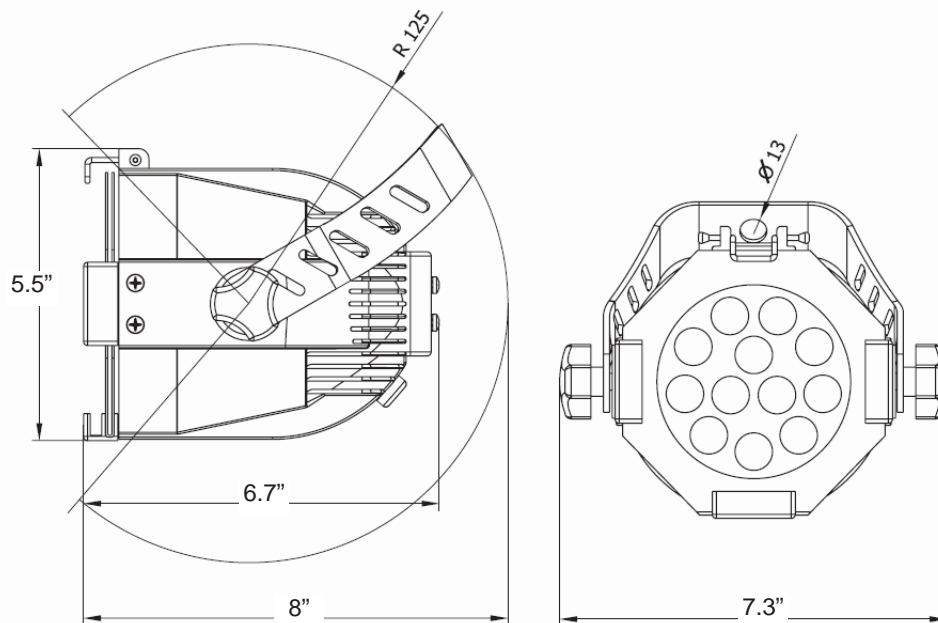

Technical Specifications:

Max. input current:	350 mA
Maximum Power Consumption:	13.6 Watts
Compatible Power Supplies:	PRISMPower 36, 72, 144, 360
Compatible Power Supplies for single colour variants:	PRISMPower SmartWhite 36, PRISMPower SmartWhite 144

Optical Systems Available:	6°, 15°, 25°, 38°
LED Device:	1 Watt Luxeon
Warm White LEDs (WW):	3300 K
Cool White LEDs (CW):	6500 K
Typical Lumen Maintenance:	70% @ 50,000 hours
Led Life Expectancy:	minimum 50,000 hours
Construction: housing:	precision extruded aluminium
"U" bracket:	aluminium plate
transparent cover:	tempered glass
finish:	black, white, silver
Weight:	3.3 lbs
Power/Data plug:	RJ45
LED Color Variants:	RGB, RGBWW, RGBCW, R, G, B, A, CW, WW