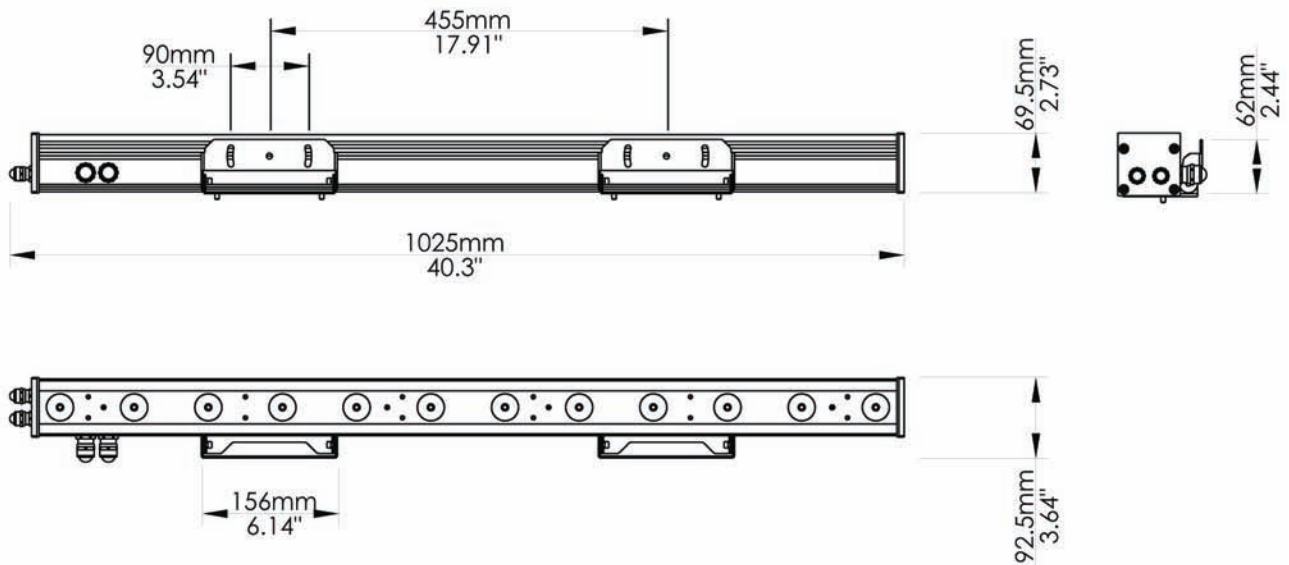

LED Series by Times Square Lighting

PARADE D-RGB-12 LED Strip

Exceeding the performance of other LED strips, the Parade D-RGB-12 implements twelve, 3W full-color LEDs designed to revolutionize architectural decoration. The Parade D-RGB-12 strip is a high-luminance color changer for exterior use that incorporates state of the art electronic color mixing and high reliability.

The Parade D-RGB-12 features powerful color rendering and minimal maintenance. Additional benefits include durability, low power consumption, cool running and a quick light source response time. Superb output with real uniform color coverage even on close-up installations is made possible by the elliptical optics that can project a greater portion of light with higher transmission efficiency. The Parade D-RGB-12 can be installed in any position or orientation, and features an IP67 weather protection rating.

Available models	
AL1500	Parade D-RGB-12 12°
AL1501	Parade D-RGB-12 28°
AL1503	Parade D-RGB-12 40°
AL1504	Parade D-RGB-12 10°x20°

Features:

- 12 High-power, 3W, full-color LEDs
- IP67 Extruded aluminum body
- Long-life, 100,000 hour LEDs
- Scratch resistant textured polyester grey finish, protected against UV deterioration and general corrosion.
- 1-100% Electronic dimming