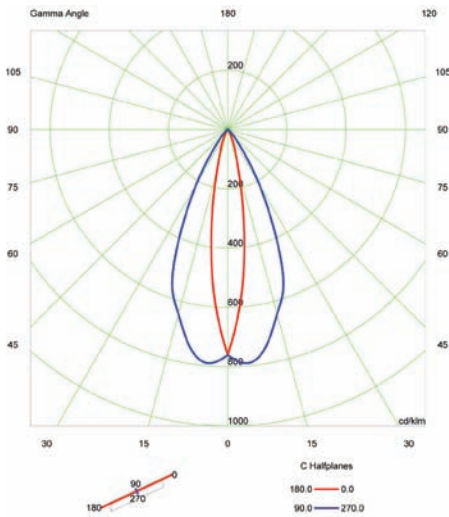

-AL1620

Photometric Data

Optics/Lamp Types

Model AL1500 12 3W RGB LEDs;
100,000Hrs; 12° Lens

Model AL1501 12 3W RGB LEDs;
100,000Hrs; 28° Lens

Model AL1503 12 3W RGB LEDs;
100,000Hrs; 40° Lens

Model AL1504 12 3W RGB LEDs;
100,000Hrs; 10°x20° Lens