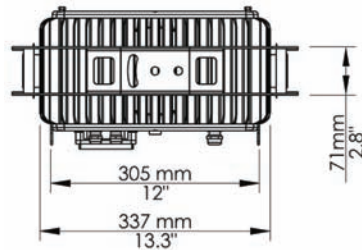

Last updated 05/04/2009.