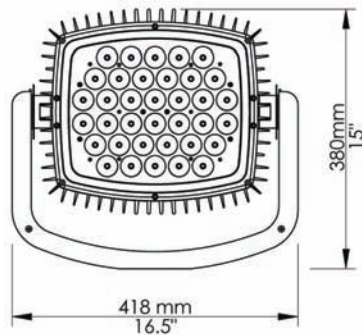

**LED Series** by Times Square Lighting

**STROKER GF LED Floodlight**

The Stroker GF is fitted with thirty-six 3W full-color LEDs and is designed as a high-power color changer for exterior and interior use. The Stroker GF incorporates state of the art electronic color mixing and high reliability. Powerful, uniform and effective color rendering is achieved in a unit requiring minimal maintenance. Superb output is made possible by the elliptical optics that can capture a greater portion of light with higher transmission efficiency.

The Stroker GF is lightweight and compact in size for extreme manageability. IP65 certified weather protection enables true year-round use. The Stroker GF features a built-in yoke, onboard dip-switches for quick DMX addressing, and IP65 XLR connectors for easy set up.

**Features:**

Available models	
AL1630	Stroker GF 12°
AL1632	Stroker GF 28°
AL1634	Stroker GF 40°

- 36 high-power, 3W, full-color LEDs
- IP65 extruded aluminium body with all-round heat sink fins
- Long-life, 100,000 hour LEDs
- Scratch resistant textured polyester grey finish, protected against UV deterioration and general corrosion.
- Adjustable mounting yoke