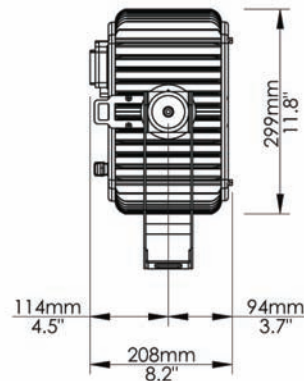

**LED Series** by Times Square Lighting

**STROKER GF LED Floodlight**

The Stroker GF is fitted with thirty-six 3W full-color LEDs and is designed as a high-power color changer for exterior and interior use. The Stroker GF incorporates state of the art electronic color mixing and high reliability. Powerful, uniform and effective color rendering is achieved in a unit requiring minimal maintenance. Superb output is made possible by the elliptical optics that can capture a greater portion of light with higher transmission efficiency.

**Features:**

Available models	
AL1630	Stroker GF 12°
AL1632	Stroker GF 28°
AL1634	Stroker GF 40°

- 36 high-power, 3W, full-color LEDs
- IP65 extruded aluminium body with all-round heat sink fins
- Long-life, 100,000 hour LEDs
- Scratch resistant textured polyester grey finish, protected against UV deterioration and general corrosion.
- Adjustable mounting yoke