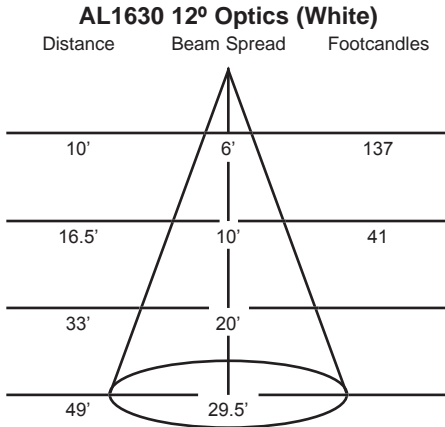

STROKER GF LED Floodlight

Specify: STROKER GF AL_____

MODEL NUMBER	MOUNTING (optional)	ACCESSORIES (optional)
Example: STROKER GF AL1630	-PC9M	-AL1616

Photometric Data

Optics/Lamp Types

Model AL1630 36 3W RGB LEDs;
100,000Hrs; 12° Lens

Model AL1632 36 3W RGB LEDs;
100,000Hrs; 28° Lens

Model AL1634 36 3W RGB LEDs;
100,000Hrs; 40° Lens

Mounting Options

PC9M

Heavy duty pipe clamp for large, heavy fixtures. For pipes 1/2" to 1 1/2" O.D.

Accessories

AL1646	12° Replacement Lens
AL1648	28° Replacement Lens
AL1650	40° Replacement Lens
AL1616	Barndoor
AL1618	Mounting Plate
AD4110	IP65 Universal DMX controller
SC	Safety Cable