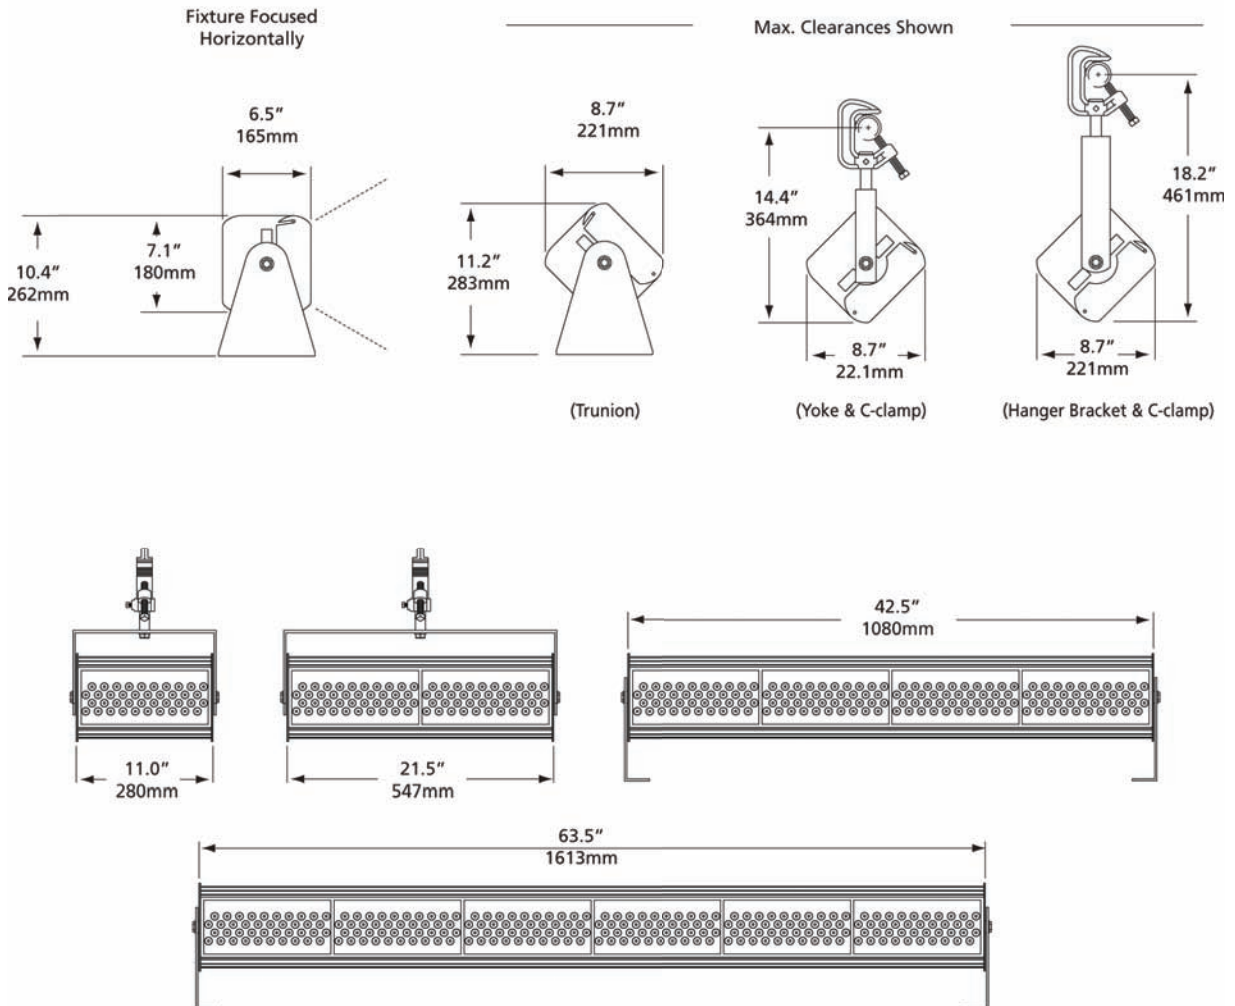

Selador™ Series from Times Square Lighting

VIVID™

The Selador Series high power Vivid fixture is ideal for stage and studio lighting and can be used anywhere strong color and high intensity is required – producing the widest range of spectrally balanced saturated and tinted colors that lighting designers love. Vivid uses the x7 Color System™ to provide the deepest, purest colors teamed with high-power LEDs for incredible color punch. While maximized for high-brightness, deep color output, Vivid does not give up Selador Series' unique ability to match warm, tungsten white light, vibrant daylight white, and soft, tinted gel colors.

Features:

- 2.5W color-mixing LED fixture
- Available in 11", 21", 42", and 63" lengths
- Rugged all-metal extruded housing
- Easy-access slots for secondary lenses
- 50,000 hr. LED life
- Color rendering as high as 90 CRI
- 100VAC to 240V 50/60 Hz universal power input

Available models	
SELVI11	VIVID™ 11" (one cell)
SELVI21	VIVID™ 21" (two cell)
SELVI42	VIVID™ 42" (four cell)
SELVI63	VIVID™ 63" (six cell)