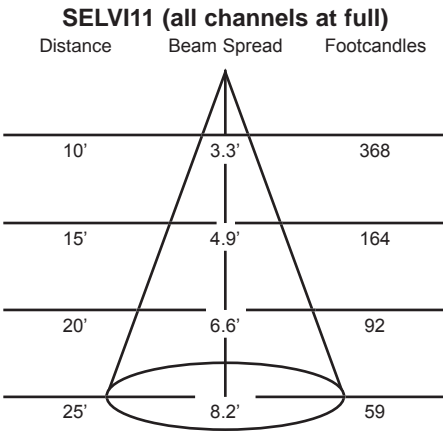

Specify: SELVI____ - _____

	MODEL NUMBER	MOUNTING (optional)	ACCESSORIES (optional)
Example:	SELVI21	-SELTRU	-SELLH40

Photometric Data

MPARHBK

Hanger Bracket Kit (set of 2 with C-clamps and hardware)

PC9M

Heavy duty pipe clamp for large, heavy fixtures. For pipes 1/2" to 1 1/2" O.D.

Accessories

- SELLH__ Secondary horizontal spread lens available in 20°, 30°, 40°, 50°, 60°, 70°, & 80°
- SELLV__ Secondary vertical spread lens available in 20°, 30°, 40°, 50°, 60°, 70°, & 80°
- SC Safety Cable

Optics/Lamp Types

Model SELVI11 40 2.5W Luxeon® Rebel LED emitters; 50,000Hrs; approx. 26° native beam spread

Model SELVI21 80 2.5W Luxeon® Rebel LED emitters; 50,000Hrs; approx. 26° native beam spread

Model SELVI42 160 2.5W Luxeon® Rebel LED emitters; 50,000Hrs; approx. 26° native beam spread

Model SELVI42 240 2.5W Luxeon® Rebel LED emitters; 50,000Hrs; approx. 26° native beam spread

Mounting Options

SELYOKE11

Yoke Kit for 11" unit with C-clamp and hardware

SELYOKE21

Yoke Kit for 21" unit with C-clamp and hardware

SELDYOKE11

Double Yoke Kit for 11" unit with C-clamp and hardware

SELYOKE21

Double Yoke Kit for 21" unit with C-clamp and hardware

SELTRU

Trunnion / Floor Stand Kit (set of 2 with C-clamps and hardware)