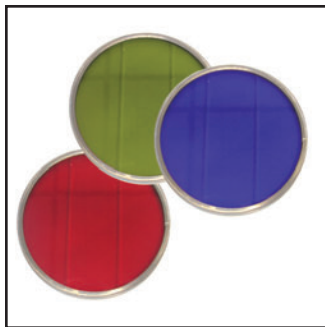

**Accessories** by Times Square Lighting

**Filters**

**GF Glass Color Filter**  
An aluminum rimmed glass color filter slotted for heat expansion and used to change the color of a projected beam of light.

Order #	Color
100	Frost
101	Lemon Yellow
102	Canary
133B	Lavendar
133	Light Lavendar
137	Purple
138	Grape
139	Violet
140	Light Blue
142	Sky Blue
143	Medium Blue

144	Primary Blue
146	Dark Blue
148	Azure Blue
149	Turquoise Blue
152	Light Green
157	Medium Green
162	Light Amber
164	Medium Amber
165	Dark Amber
166	Golden Amber
167	Orange
170A	Light Pink
170	Pale Pink
171	Light Rose
172A	Medium Pink
173	Rose
180	Red
181	Dark Green
204	Peach
205	Light Salmon
208	Flame
211	Plum
302	Ice Blue
303	Pale Blue
403	Emerald Green
405	Deep Green
502	Cognac
504	Light Bronze
505	Medium Bronze
602	Light Grey
603	Grey

**DF Dichroic Color Filter**  
An aluminum rimmed glass filter that reflects unwanted color wavelengths and creates a higher intensity of colored light.

Order #	Color
6500	Primary Red
6100	Flame Red
5900	Orange
5600	Medium Orange
5401	Amber
5200	Yellow
4959	Light Yellow Green
5156	Fern Green
5055	Primary Green
4853	Turquoise
5700	Sea Blue
5590	Sky Blue
5400	Cyan
5100	Light Blue Green
1080	Primary Blue
4600	Medium Red Blue
4200	Deep Purple
3650	UV "Woods Glass"
4965	Lavendar
4640	Vivid Magenta
4763	Deep Magenta
4630	Hot Pink
4758	Medium Pink
1033	Light Pink

Order #	Color
162	Bastard Amber
004	Medium Bastard Amber
007	Pale Yellow
100	Spring Yellow
010	Medium Yellow
101	Yellow
103	Straw
102	Light Amber
104	Deep Amber
179	Chrome Orange
108	English Rose
147	Apricot