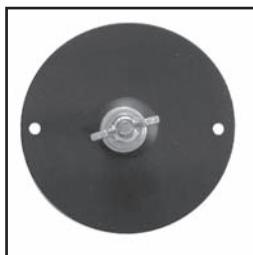

Job Name: Fixture Type: Qty:

Accessories by Times Square Lighting

Add suffix **B**-black, **W**-white **S**-silver. Custom colors available by request.

Mounting

AD1
Track adapter for commercial grade 1 and 2-circuit track. Good for use with small, lightweight fixtures.

T1
Track adapter for commercial grade 1 and 2-circuit track. Good for use with large, heavy fixtures.

TA1
Track adapter for specification grade 1-circuit track.

TA2
Track adapter for specification grade 2-circuit track.

HTA2
Track adapter for specification grade 2-circuit 277-volt track.

TA3
Track adapter for specification grade 3-circuit track.

US1
6 5/8" x 1 1/2" Unistrut adapter.

MC
Medium duty pipe clamp for small to large fixtures. For pipes up to 1 5/16" O.D.

MN
Medium duty pipe clamp for small to large fixtures. For pipes up to 2" O.D.

PC9M
Heavy duty pipe clamp for large, heavy fixtures. For pipes up to 2" O.D.

CM4
6 1/4" Canopy for permanent mounting on standard 4" octagonal outlet boxes.