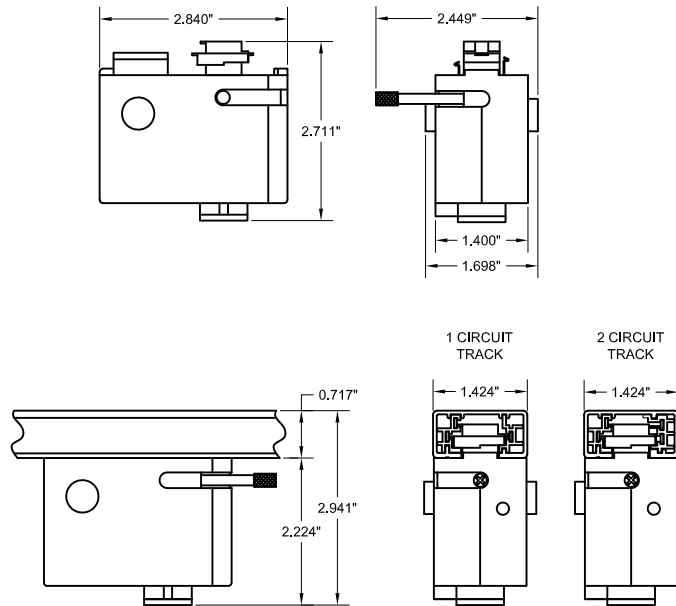

AD1 Commercial Grade 120V, 1 or 2 circuit Track Adapter for lightweight fixtures.

T1 Commercial Grade 120V, 1 or 2 circuit Track Adapter for heavy fixtures.

TA1S Specification Grade 120V, 1 circuit Track Adapter.

TA2S Specification Grade 120V, 2 circuit Track Adapter.

HTA2 Specification Grade 277V, 2 circuit Track Adapter.

TA3 Specification Grade 120V, 3 circuit Track Adapter.