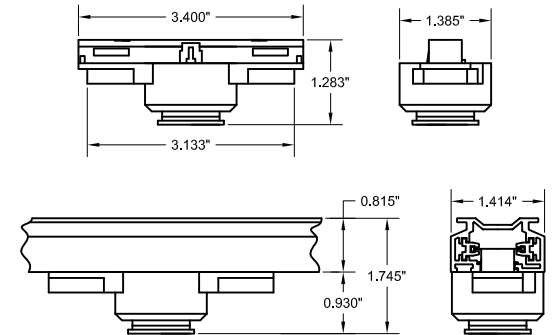

AD1 Commercial Grade 120V, 1 or 2 circuit Track Adapter for lightweight fixtures.

T1 Commercial Grade 120V, 1 or 2 circuit Track Adapter for heavy fixtures.

TA1S Specification Grade 120V, 1 circuit Track Adapter.

TA2S Specification Grade 120V, 2 circuit Track Adapter.

HTA2 Specification Grade 277V, 2 circuit Track Adapter.

TA3 Specification Grade 120V, 3 circuit Track Adapter.