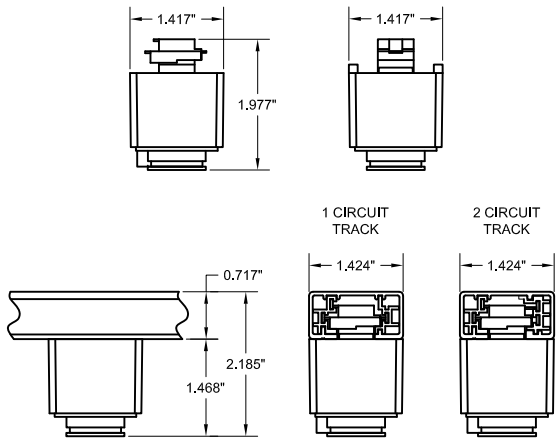

AD1 Commercial Grade 120V, 1 or 2 circuit Track Adapter for lightweight fixtures.

T1 Commercial Grade 120V, 1 or 2 circuit Track Adapter for heavy fixtures.

TA1S Specification Grade 120V, 1 circuit Track Adapter.

TA2S Specification Grade 120V, 2 circuit Track Adapter.

HTA2 Specification Grade 277V, 2 circuit Track Adapter.

TA3 Specification Grade 120V, 3 circuit Track Adapter.