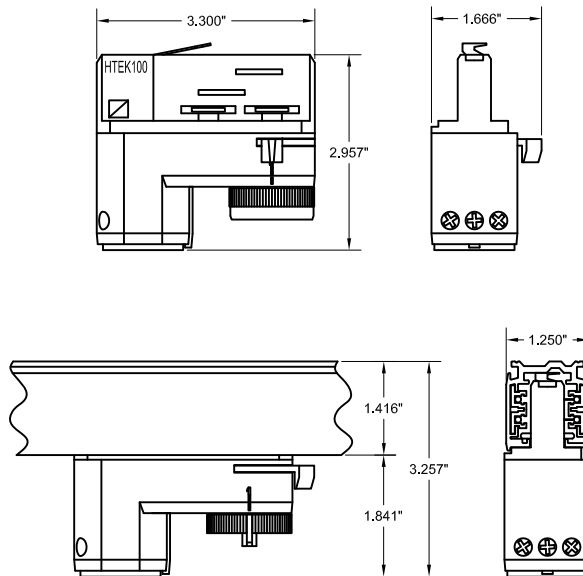

AD1 Commercial Grade 120V, 1 or 2 circuit Track Adapter for lightweight fixtures.

T1 Commercial Grade 120V, 1 or 2 circuit Track Adapter for heavy fixtures.

TA1S Specification Grade 120V, 1 circuit Track Adapter.

TA2S Specification Grade 120V, 2 circuit Track Adapter.

HTA2 Specification Grade 277V, 2 circuit Track Adapter.

TA3 Specification Grade 120V, 3 circuit Track Adapter.