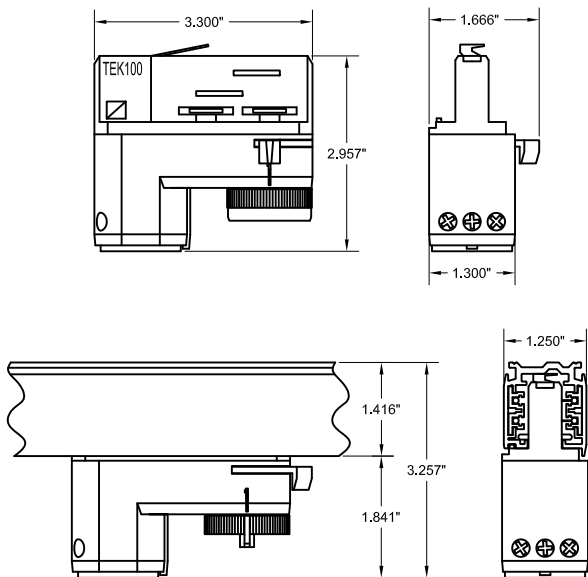

AD1 Commercial Grade 120V, 1 or 2 circuit Track Adapter for lightweight fixtures.

T1 Commercial Grade 120V, 1 or 2 circuit Track Adapter for heavy fixtures.

TA1S Specification Grade 120V, 1 circuit Track Adapter.

TA2S Specification Grade 120V, 2 circuit Track Adapter.

HTA2 Specification Grade 277V, 2 circuit Track Adapter.

TA3 Specification Grade 120V, 3 circuit Track Adapter.