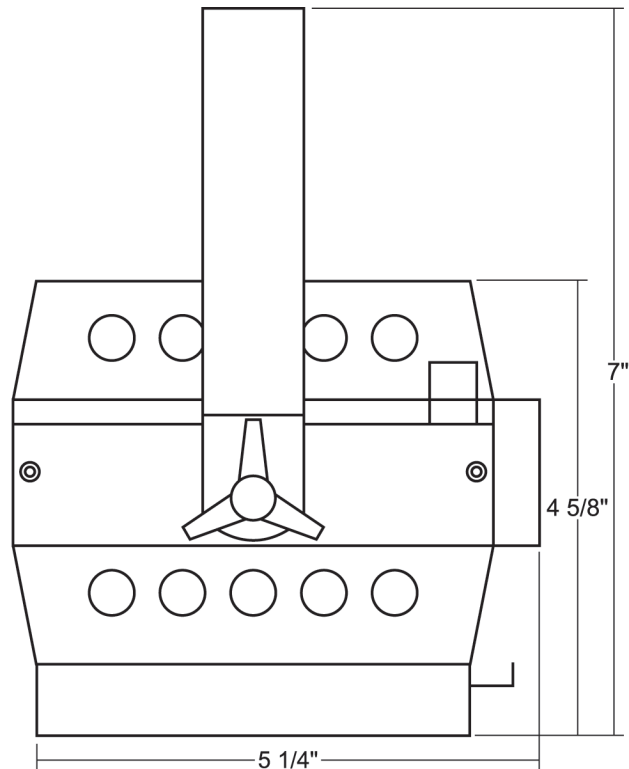

Job Name: Fixture Type: Qty:

Fresnels by Times Square Lighting

C3 3" Fresnel

The C3 is a 200-watt spotlight ideal for theaters, nightclubs, photographers and retail displays. Each unit is provided with a 3" heat resistant lens that produces an intense, soft diffused beam of light that can be used for spot or flood applications. Equipped with an accessory holder, hinged top for easy re-lamping and three foot, three wire leads. Comes in standard black powder coated finish. White and custom colors are available by request and at an additional charge.

Features:

- Accepts lamps up to 200-watts
- Spot to flood, 18°-60° focus adjustment
- 15' throw
- 3" heat resistant lens

Manufactured in the USA - IBEW

Last updated 10/13/2009.

5 Holt Drive • Stony Point, NY 10980
Phone: 845-947-3034 • Fax: 845-947-3047 • www.tsight.com
Specifications are subject to change without notice.