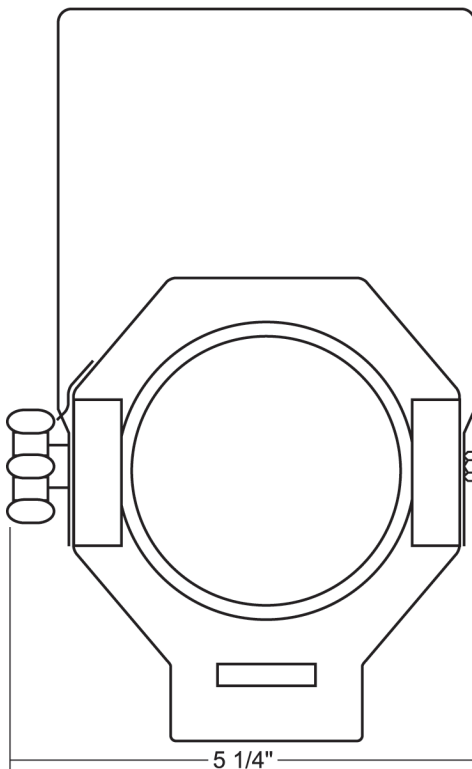

Job Name: Fixture Type: Qty:

Fresnels by Times Square Lighting

C3 3" Fresnel

The C3 is a 200-watt spotlight ideal for theaters, nightclubs, photographers and retail displays. Each unit is provided with a 3" heat resistant lens that produces an intense, soft diffused beam of light that can be used for spot or flood applications. Equipped with an accessory holder, hinged top for easy re-lamping and three foot, three wire leads. Comes in standard black powder coated finish. White and custom colors are available by request and at an additional charge.

Features:

- Accepts lamps up to 200-watts
- Spot to flood, 18°-60° focus adjustment
- 15' throw
- 3" heat resistant lens

Manufactured in the USA - IBEW

Last updated 10/13/2009.

5 Holt Drive • Stony Point, NY 10980
Phone: 845-947-3034 • Fax: 845-947-3047 • www.tsight.com
Specifications are subject to change without notice.