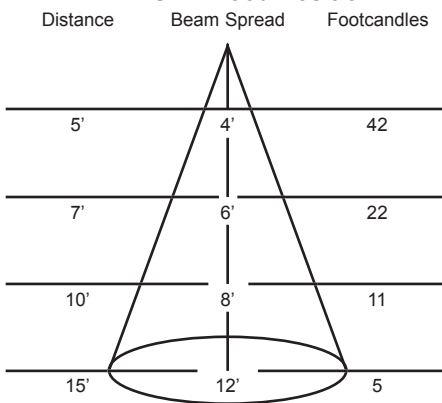

Specify: C3 - - -

	MODEL NUMBER	FINISH	CONNECTOR (optional)	MOUNTING (optional)	ACCESSORIES (optional)
Example:	C3	-B	-E2867	-TB3	-C3BD4

Photometric Data

ETC/ESP - Spot Position

ETC/ESP - Flood Position

Lamp Types