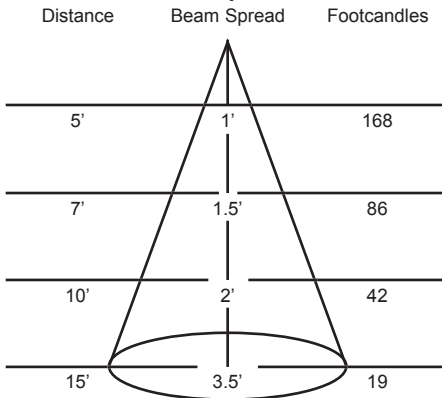

Specify: C3 - - -

	MODEL NUMBER	FINISH	CONNECTOR (optional)	MOUNTING (optional)	ACCESSORIES (optional)
Example:	C3	-B	-E2867	-TB3	-C3BD4

Photometric Data

ETC/ESP - Spot Position