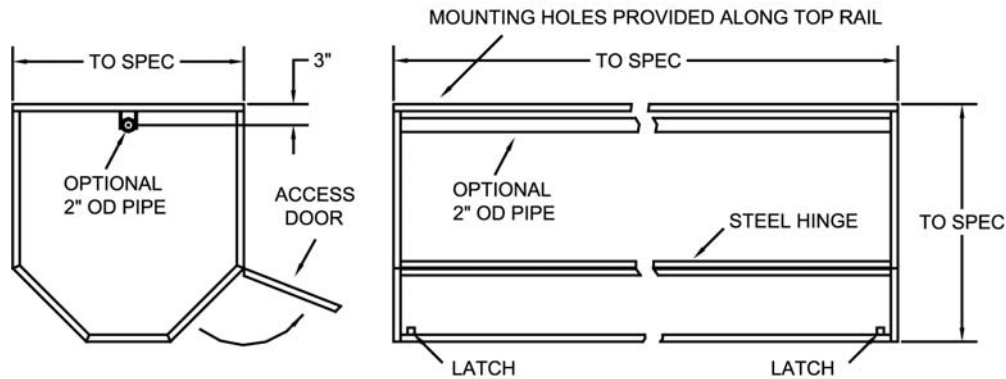

Last updated 04/02/2008.

5 Holt Drive • Stony Point, NY 10980
Phone: 845-947-3034 • Fax: 845-947-3047 • www.tslight.com
Specifications are subject to change without notice.