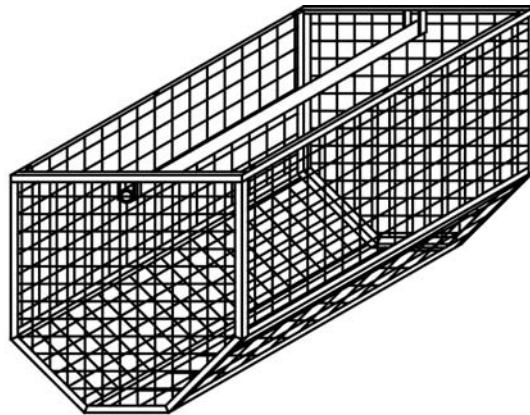

Last updated 04/02/2008.

5 Holt Drive • Stony Point, NY 10980
Phone: 845-947-3034 • Fax: 845-947-3047 • www.tslight.com
Specifications are subject to change without notice.