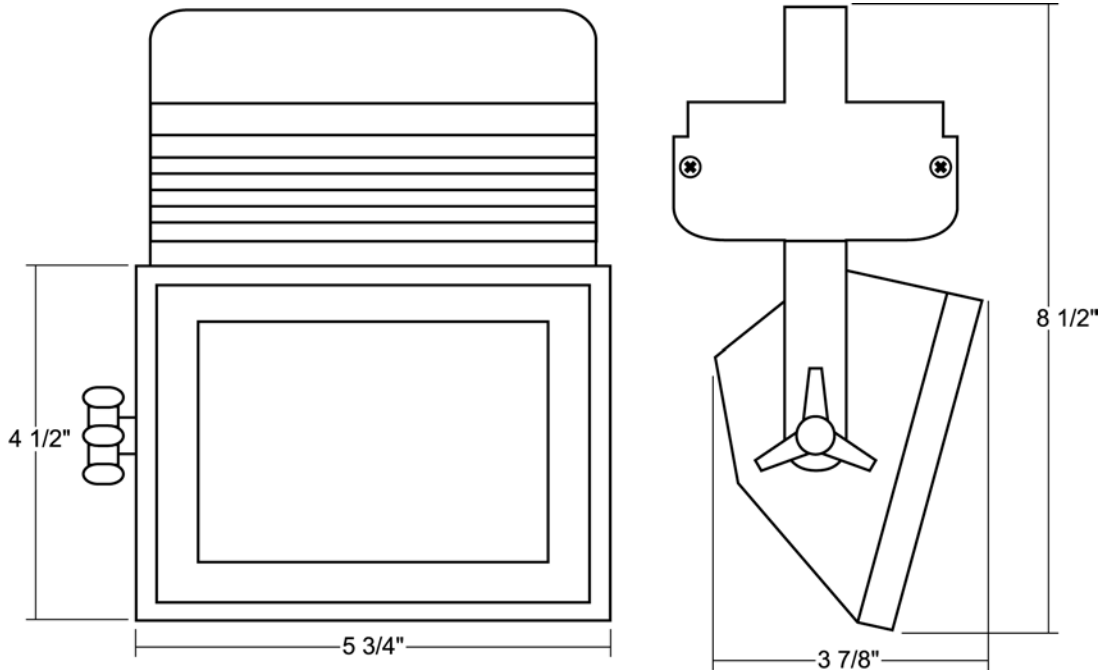

Last updated 05/06/2008.