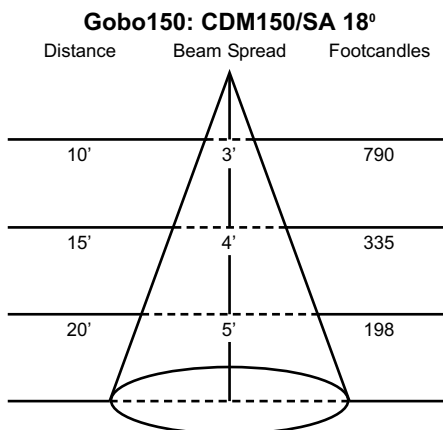

Gobo70 70W CDM, Gobo150 150W CDM

Specify: - - -

	MODEL NUMBER	FINISH	MOUNTING (optional)	ACCESSORIES (optional)
Example:	Gobo70 or Gobo150	-B	-T1	-CF23

Photometric Data