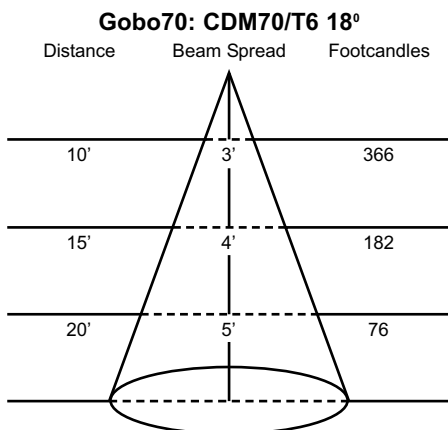

Gobo70 70W CDM, Gobo150 150W CDM

Specify: - - -

	MODEL NUMBER	FINISH	MOUNTING (optional)	ACCESSORIES (optional)
Example:	Gobo70 or Gobo150	-B	-T1	-CF23

Photometric Data