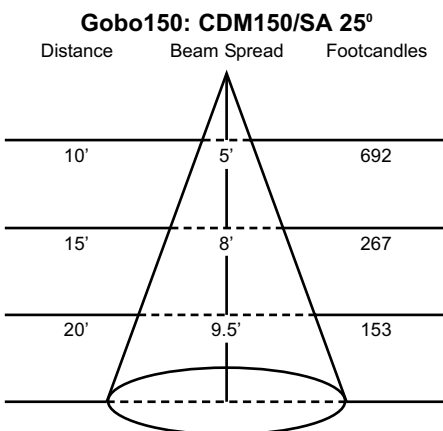

Gobo70 70W CDM, Gobo150 150W CDM

Specify: - - -

	MODEL NUMBER	FINISH	MOUNTING (optional)	ACCESSORIES (optional)
Example:	Gobo70 or Gobo150	-B	-T1	-CF23

Photometric Data