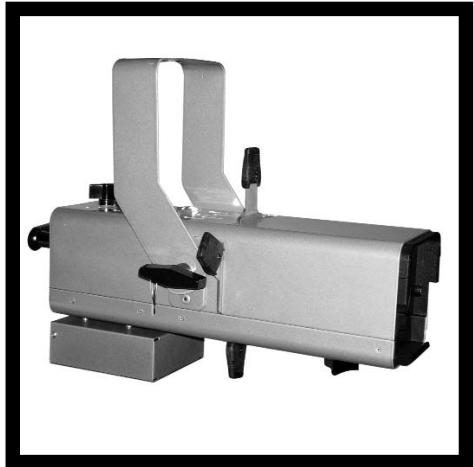

Job Name: Fixture Type: Qty:

Pattern/Framing Projectors by Times Square Lighting

Gobo70 70W CDM, Gobo150 150W CDM

Gobo70 utilizes 70-watt, and Gobo150 utilizes 150-watt metal halide CDM lamps. These energy efficient units project stock and custom, steel or glass patterns with beam spreads equal to a 500-watt quartz ellipsoidal.

Gobo70 and Gobo150 are each equipped with a lightweight electronic ballast, built-in accessory holder, stainless steel framing shutters and locking yoke. Available in standard black, white and silver finishes. Custom colors available by request and at an additional charge.

Features:

- 120 and 277-volt available
- Gobo70 accepts 70-watt metal halide T6 lamps
- Gobo150 accepts 150-watt metal halide T6 lamps
- Energy efficient
- Long lamp life (12,000Hrs)
- Stock or custom, steel or glass patterns
- Numerous mounting options and accessories

Medium duty pipe clamp for pipes up to 2" O.D.

XTSA70

Monopoint canopy for specification grade 2 and 3-circuit track.

CM4

6" Canopy for permanent mounting on standard 4" octagonal outlet boxes.

Accessories