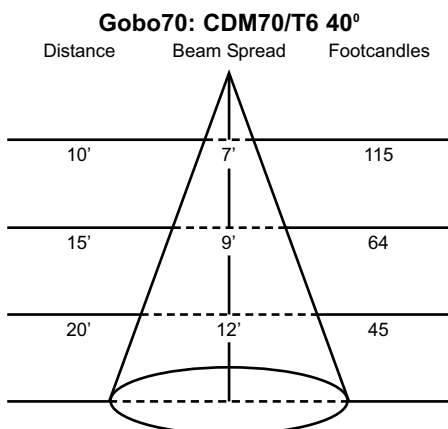

Gobo70 70W CDM, Gobo150 150W CDM

Specify: - - -

	MODEL NUMBER	FINISH	MOUNTING (optional)	ACCESSORIES (optional)
Example:	Gobo70 or Gobo150	-B	-T1	-CF23

Photometric Data