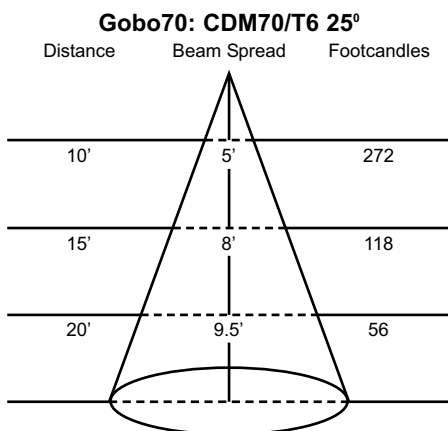

Gobo70 70W CDM, Gobo150 150W CDM

Specify: - - -

	MODEL NUMBER	FINISH	MOUNTING (optional)	ACCESSORIES (optional)
Example:	Gobo70 or Gobo150	-B	-T1	-CF23

Photometric Data