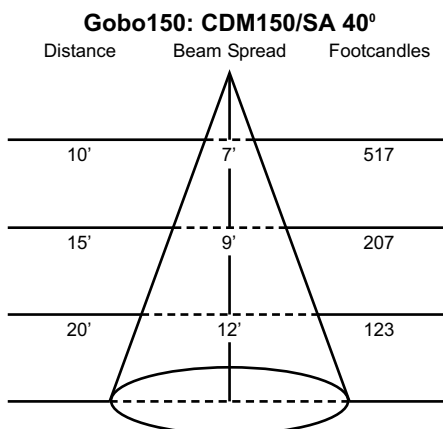

Gobo70 70W CDM, Gobo150 150W CDM

Specify: - - -

	MODEL NUMBER	FINISH	MOUNTING (optional)	ACCESSORIES (optional)
Example:	Gobo70 or Gobo150	-B	-T1	-CF23

Photometric Data