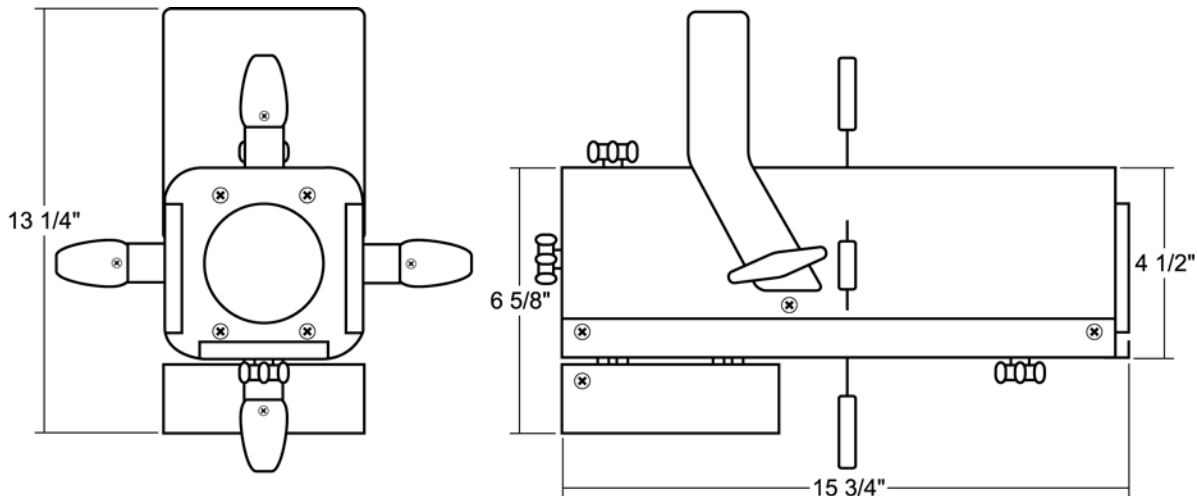

Features:

- 120 and 277-volt available
- Gobo70 accepts 70-watt metal halide T6 lamps
- Gobo150 accepts 150-watt metal halide T6 lamps
- Energy efficient
- Long lamp life (12,000Hrs)
- Stock or custom, steel or glass patterns
- Numerous mounting options and accessories

Manufactured in the USA - IBEW