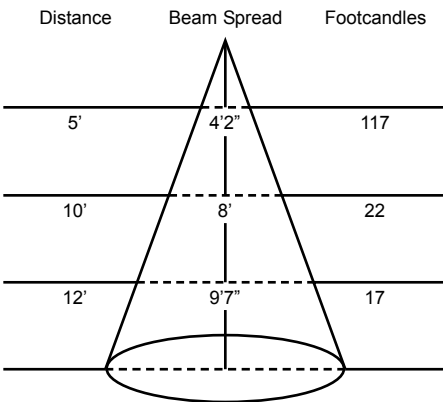

Photometric Data

MR75Z: EYJ-Spot Position

MR75ZN: EYJ-Spot Position

MR75Z: EYJ-Flood Position

MR75ZN: EYJ-Flood Position

Lamp Types

EXZ 50W/12V; EXZ; 6000Hrs; 30° Beam; 2500 CBCP; 3050°K Color Temp

***EYJ** 71W/12V; EYJ; 4000Hrs; 25° Beam; 5500 CBCP; 3050°K Color Temp