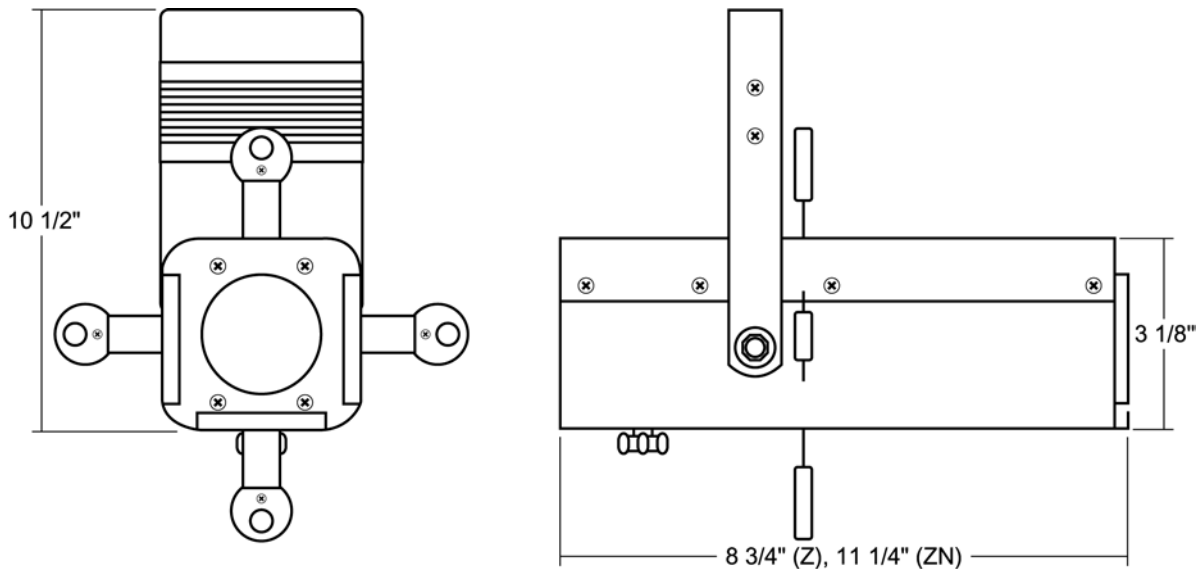

Last updated 03/10/2008.