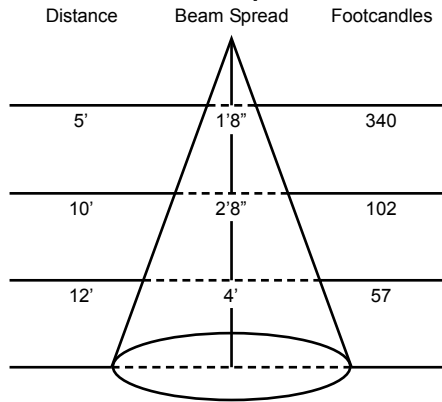

Photometric Data

MR75Z: EYJ-Spot Position

MR75ZN: EYJ-Spot Position

MR75Z: EYJ-Flood Position

MR75ZN: EYJ-Flood Position

Lamp Types

EXZ 50W/12V; EXZ; 6000Hrs; 30° Beam; 2500 CBCP; 3050°K Color Temp

***EYJ** 71W/12V; EYJ; 4000Hrs; 25° Beam; 5500 CBCP; 3050°K Color Temp