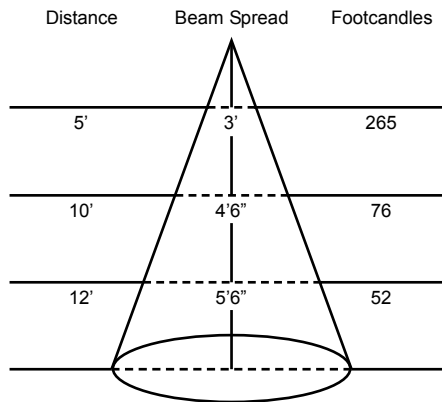

Photometric Data

MR75Z: EYJ-Spot Position

MR75ZN: EYJ-Spot Position

MR75Z: EYJ-Flood Position

MR75ZN: EYJ-Flood Position

Lamp Types

EXZ 50W/12V; EXZ; 6000Hrs; 30° Beam; 2500 CBCP; 3050°K Color Temp

***EYJ** 71W/12V; EYJ; 4000Hrs; 25° Beam; 5500 CBCP; 3050°K Color Temp