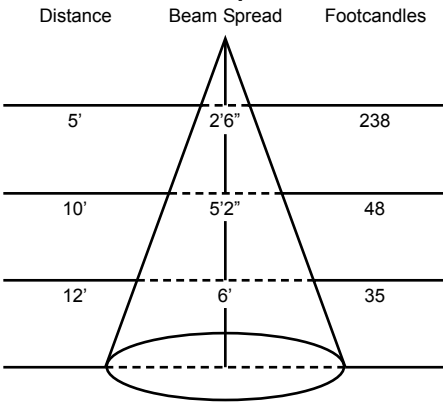

Photometric Data

MR75Z: EYJ-Spot Position

MR75ZN: EYJ-Spot Position

MR75Z: EYJ-Flood Position

MR75ZN: EYJ-Flood Position

Lamp Types

EXZ 50W/12V; EXZ; 6000Hrs; 30° Beam; 2500 CBCP; 3050°K Color Temp

***EYJ** 71W/12V; EYJ; 4000Hrs; 25° Beam; 5500 CBCP; 3050°K Color Temp