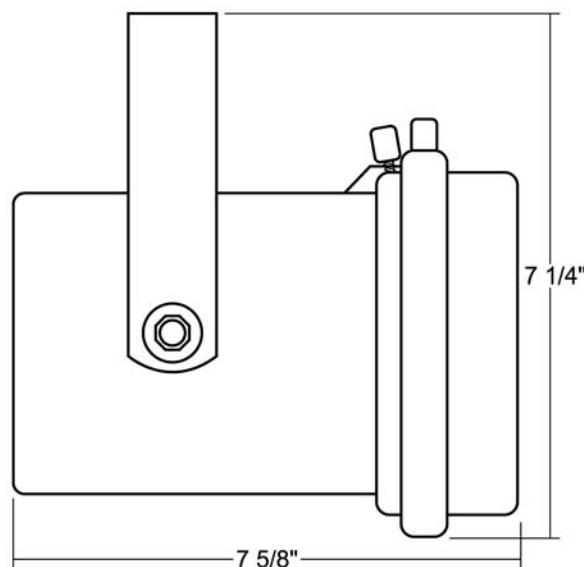

Last updated 03/10/2008.