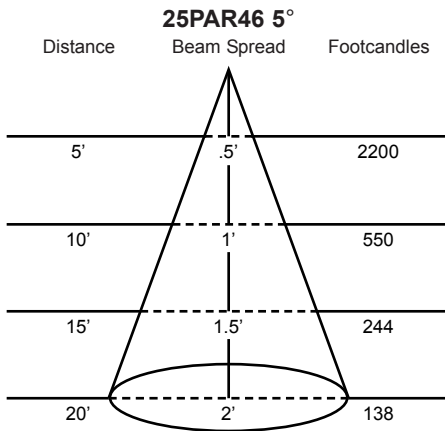

Manufactured in the USA - IBEW

Last updated 03/10/2008.

Specify: PB25 - - -

	MODEL NUMBER	FINISH	MOUNTING (optional)	ACCESSORIES (optional)
Example:	PB25	-B	-T1	-LV7

Photometric Data

CM4

6" Canopy for permanent mounting on standard 4" octagonal outlet boxes.