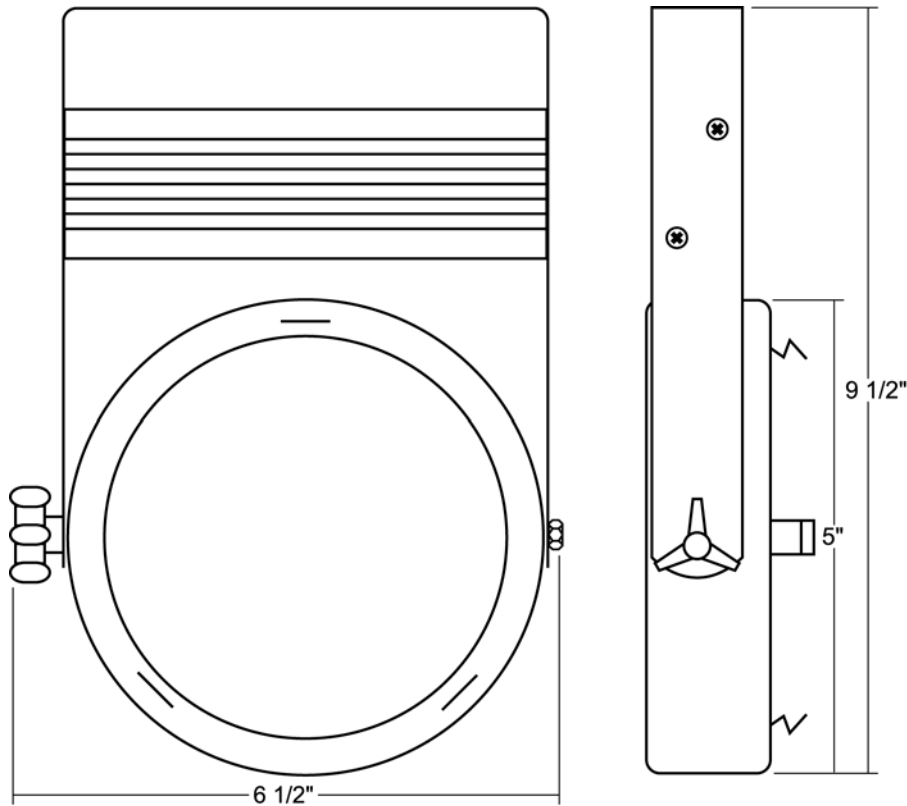

Last updated 03/10/2008.