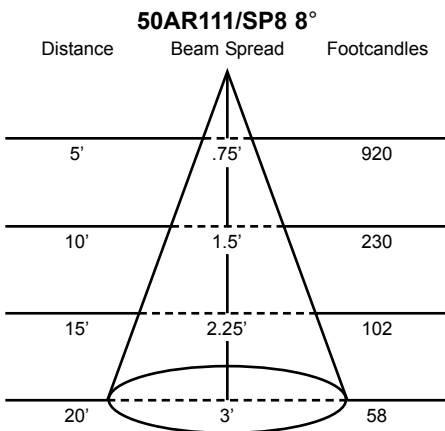

Specify: PBSK - - -

	MODEL NUMBER	FINISH	MOUNTING (optional)	ACCESSORIES (optional)
Example:	PBSK	-B	-T1	-LV8

Photometric Data

50PAR36/H/FL30 50W/12V; 4000Hrs; 30° Beam; 1300 CBCP; 3050°K Color Temp

*35AR111/SSP4 35W/12V; 3000Hrs; 4° Beam; 40000 CBCP

*35AR111/SP8 35W/12V; 3000Hrs; 8° Beam; 14000 CBCP

*35AR111/FL25 35W/12V; 3000Hrs; 25° Beam; 2500 CBCP

*50AR111/SSP4 50W/12V; 3000Hrs; 4° Beam; 45000 CBCP

*50AR111/SP8 50W/12V; 3000Hrs; 8° Beam; 20000 CBCP

*50AR111/FL25 50W/12V; 3000Hrs; 25° Beam; 4000 CBCP

*75AR111/SP8 75W/12V; 3000Hrs; 8° Beam; 30000 CBCP

*75AR111/FL25 75W/12V; 3000Hrs; 25° Beam; 5300 CBCP

*75AR111/WFL45 75W/12V; 3000Hrs; 45° Beam; 2000 CBCP

*Requires glass safety shield GS8.

XTSA70
Monopoint canopy for specification grade 2 and 3-circuit track.

CM4
6" Canopy for permanent mounting on standard 4" octagonal outlet boxes.

TB4
6" Portable wall mount/table base for floor, wall or table use.

Accessories

LV8	Louver
HD8	Hood
GS8	AR111 Glass Shield
CF8	Color Frame
GF8	Glass Color Filter
DF8	Dichroic Color Filter
GF8-600	5°x50° Linear Lens
GF8-601	Beam Softener
GF8-673	50°x50° Spread Lens
GF8-702	UV Blocking Filter
CC18	Coiled Cord
SC-24	Safety Cable
DM	Integral Dimmer
WL	Wrench Locking

Finish

B	Black
W	White
S	Silver
CC	Custom Color

Mounting Options

T1
Track adapter for commercial grade 1 and 2-circuit track.

TA2S
Track adapter for specification grade 2-circuit track.

HTA2
Track adapter for specification grade 2-circuit 277-volt track.

TA3
Track adapter for specification grade 3-circuit track.

US1
Unistrut adapter.

MC
Medium duty pipe clamp for pipes up to 1 1/2" O.D.

MN
Medium duty pipe clamp for pipes up to 2" O.D.

PC9M
Heavy duty pipe clamp for pipes up to 2" O.D.

Lamp Types

35PAR36/H/SP5 35W/12V; 4000Hrs; 5° Beam; 25000 CBCP; 3050°K Color Temp

35PAR36/H/SP8 35W/12V; 4000Hrs; 8° Beam; 8000 CBCP; 3050°K Color Temp

35PAR36/H/FL30 35W/12V; 4000Hrs; 30° Beam; 900 CBCP; 3050°K Color Temp

35PAR36/H/VWFL 35W/12V; 4000Hrs; 3050°K Color Temp

50PAR36/H/SP5 50W/12V; 4000Hrs; 5° Beam; 39000 CBCP; 3050°K Color Temp

50PAR36/H/SP8 50W/12V; 4000Hrs; 8° Beam; 10000 CBCP; 3050°K Color Temp