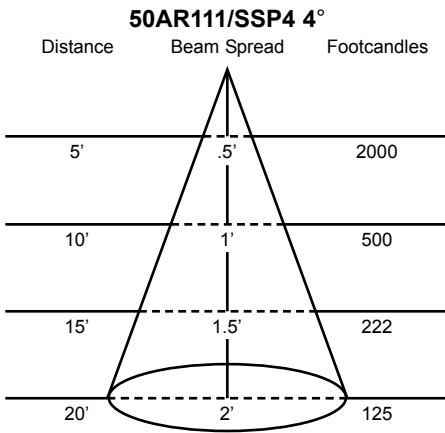

Specify: PBSK - - -

	MODEL NUMBER	FINISH	MOUNTING (optional)	ACCESSORIES (optional)
Example:	PBSK	-B	-T1	-LV8

Photometric Data

50PAR36/H/FL30 50W/12V; 4000Hrs; 30° Beam; 1300 CBCP; 3050°K Color Temp

*35AR111/SSP4 35W/12V; 3000Hrs; 4° Beam; 40000 CBCP

*35AR111/SP8 35W/12V; 3000Hrs; 8° Beam; 14000 CBCP

*35AR111/FL25 35W/12V; 3000Hrs; 25° Beam; 2500 CBCP

*50AR111/SSP4 50W/12V; 3000Hrs; 4° Beam; 45000 CBCP

*50AR111/SP8 50W/12V; 3000Hrs; 8° Beam; 20000 CBCP

*50AR111/FL25 50W/12V; 3000Hrs; 25° Beam; 4000 CBCP

*75AR111/SP8 75W/12V; 3000Hrs; 8° Beam; 30000 CBCP

*75AR111/FL25 75W/12V; 3000Hrs; 25° Beam; 5300 CBCP

*75AR111/WFL45 75W/12V; 3000Hrs; 45° Beam; 2000 CBCP

*Requires glass safety shield GS8.

XTSA70
Monopoint canopy for specification grade 2 and 3-circuit track.

CM4
6" Canopy for permanent mounting on standard 4" octagonal outlet boxes.

TB4
6" Portable wall mount/table base for floor, wall or table use.

Accessories

LV8	Louver
HD8	Hood
GS8	AR111 Glass Shield
CF8	Color Frame
GF8	Glass Color Filter
DF8	Dichroic Color Filter
GF8-600	5°x50° Linear Lens
GF8-601	Beam Softener
GF8-673	50°x50° Spread Lens
GF8-702	UV Blocking Filter
CC18	Coiled Cord
SC-24	Safety Cable
DM	Integral Dimmer
WL	Wrench Locking

Finish

B	Black
W	White
S	Silver
CC	Custom Color

Mounting Options

T1
Track adapter for commercial grade 1 and 2-circuit track.

TA2S
Track adapter for specification grade 2-circuit track.

HTA2
Track adapter for specification grade 2-circuit 277-volt track.

TA3
Track adapter for specification grade 3-circuit track.

US1
Unistrut adapter.

MC
Medium duty pipe clamp for pipes up to 1 1/2" O.D.

MN
Medium duty pipe clamp for pipes up to 2" O.D.

PC9M
Heavy duty pipe clamp for pipes up to 2" O.D.

Lamp Types

35PAR36/H/SP5 35W/12V; 4000Hrs; 5° Beam; 25000 CBCP; 3050°K Color Temp

35PAR36/H/SP8 35W/12V; 4000Hrs; 8° Beam; 8000 CBCP; 3050°K Color Temp

35PAR36/H/FL30 35W/12V; 4000Hrs; 30° Beam; 900 CBCP; 3050°K Color Temp

35PAR36/H/VWFL 35W/12V; 4000Hrs; 3050°K Color Temp

50PAR36/H/SP5 50W/12V; 4000Hrs; 5° Beam; 39000 CBCP; 3050°K Color Temp

50PAR36/H/SP8 50W/12V; 4000Hrs; 8° Beam; 10000 CBCP; 3050°K Color Temp