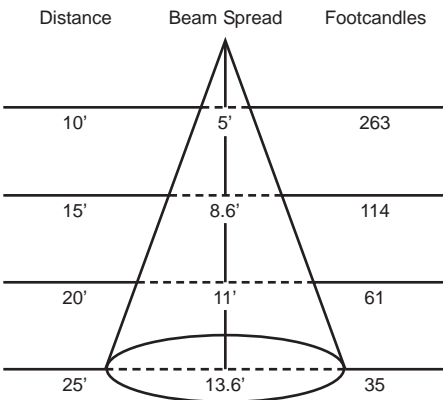

EHV - 25° Flood Position