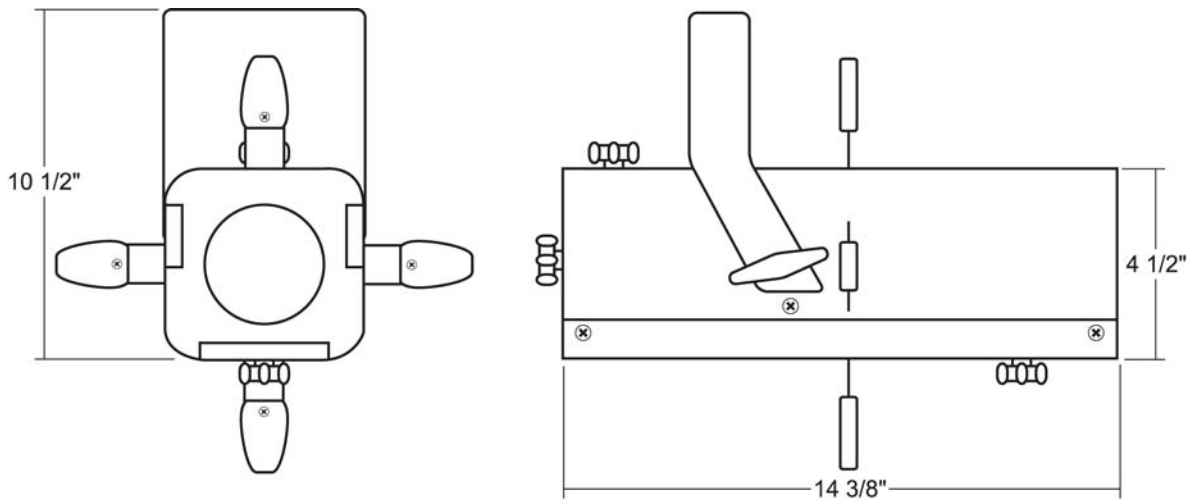

Job Name: Fixture Type: Qty:

Ellipsoidals by Times Square Lighting

Q325MC 250-500W Ellipsoidal

The Q325MC is a 250 to 500-watt 3.5" ellipsoidal and the most popular of our pattern projectors. Its compact size makes this fixture ideal for small spaces, yet is powerful enough to project effectively with in a 30' range. This unit accepts long lasting lamps up to 500-watts. Features a precision optical lens system which allows you to obtain a medium to wide beam spread all in the same unit, with sharp or soft edged focusing. Comes in standard black powder coated finish. White and custom colors are available by request and at an additional charge.

Features:

- Accepts lamps up to 500-watts
- 15 - 35 ft. throw
- 18°, 25° and 40° beam angles
- Precision optical lens system
- Stainless steel framing shutters
- Built-in pattern slot

Manufactured in the USA - IBEW