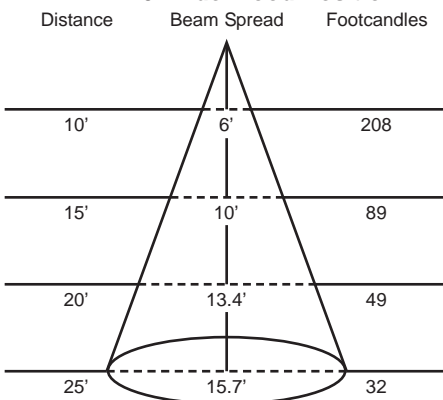

	MODEL NUMBER	FINISH	CONNECTOR (optional)	MOUNTING (optional)	ACCESSORIES (optional)
Example:	Q325MC	-B	-E2867	-TB8	-Q3CF

Photometric Data

EHV - 18° Spot Position

EHV - 25° Flood Position

EHV - 40° Wide Flood Position