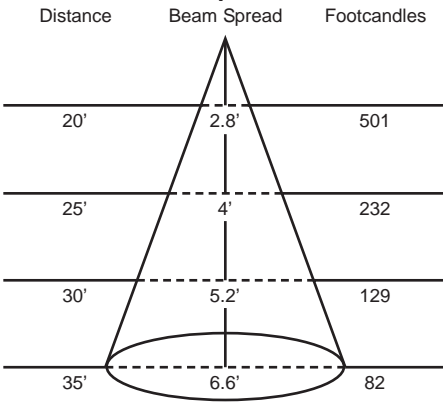

Q325MC 250-500W Ellipsoidal

Specify: Q325MC - - -

	MODEL NUMBER	FINISH	CONNECTOR (optional)	MOUNTING (optional)	ACCESSORIES (optional)
Example:	Q325MC	-B	-E2867	-TB8	-Q3CF

Photometric Data

EHV - 18° Spot Position