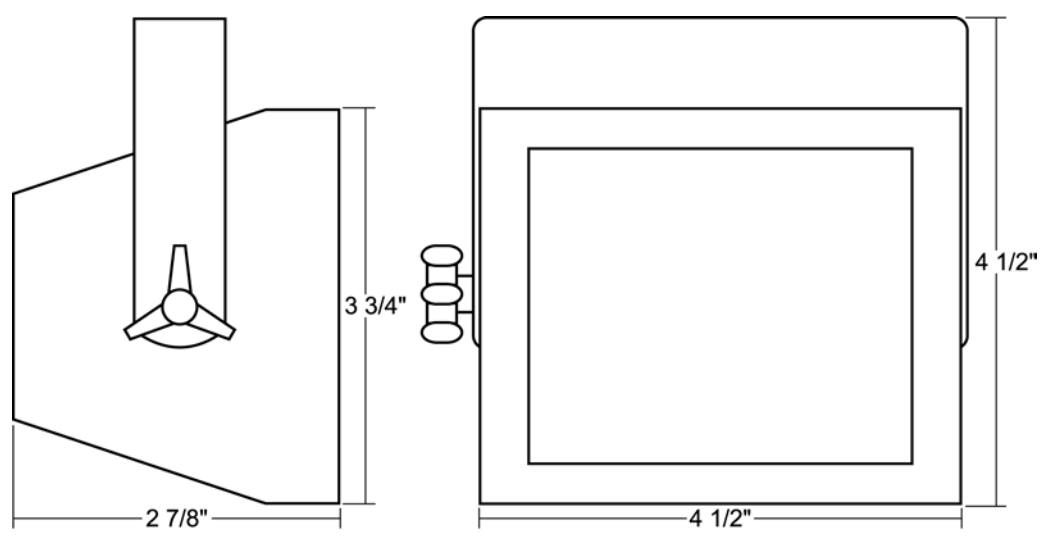

Job Name: Fixture Type: Qty:

Wall Wash by Times Square Lighting

S100 150W T4

The S100 is ideal for lighting applications that require a small compact unit that can produce a broad area of light. The S100 uses double contact bayonet base lamps up to 150-watts. The S100 is supplied with a hinged accessory, lamp access compartment. The use of tools is not required to change lamps, color filters or diffusers. A tempered clear glass lamp shield comes with each fixture. Available in black, white and silver finishes. Custom colors are available by request and at an additional charge.

Features:

- 120-volt
- Compact design
- Accepts double contact bayonet T4 lamps
- Symmetrical reflector
- Hinged accessory holder
- Numerous mounting options

Manufactured in the USA - IBEW

Last updated 03/10/2008.