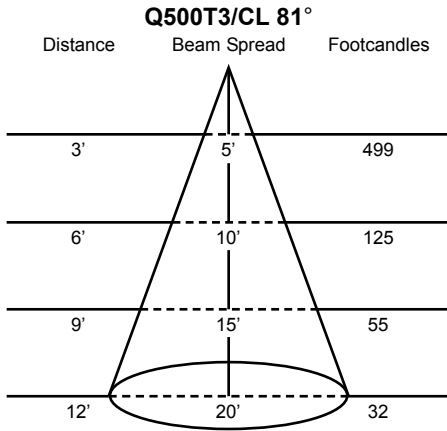

Specify: W420 - - -

	MODEL NUMBER	FINISH	MOUNTING (optional)	ACCESSORIES (optional)
Example:	W420	-B	-T1	-LV20

Photometric Data

Lamp Types

Q100T3/CL 100W; 2000Hrs; 1600 Lumens; 16000 CBCP; 2850°K Color Temp

Q150T3/CL 150W; 1500Hrs; 2400 Lumens; 2250 CBCP; 2950°K Color Temp

Q200T3/CL 200W; 1500Hrs; 3460 Lumens; 3600 CBCP; 2925°K Color Temp

EHM 300W Clear; 2000Hrs; 6000 CBCP; 2950°K Color Temp

EHZ 300W Frosted; 2000Hrs; 5900 CBCP; 2950°K Color Temp

Q500T3/CL 500W; 2000Hrs; 11100 Lumens; 10000 CBCP; 3000°K Color Temp

Mounting Options

T1
Track adapter for commercial grade 1 and 2-circuit track.

TA2S
Track adapter for specification grade 2-circuit track.

HTA2
Track adapter for specification grade 2-circuit 277-volt track.

TA3
Track adapter for specification grade 3-circuit track.

US1
Unistrut adapter.

MC
Medium duty pipe clamp for pipes up to 1 1/2" O.D.

MN
Medium duty pipe clamp for pipes up to 2" O.D.

PC9M
Heavy duty pipe clamp for pipes up to 2" O.D.

XTSA70
Monopoint canopy for specification grade 2 and 3-circuit track.

CM4
6" Canopy for permanent mounting on standard 4" octagonal outlet boxes.

TB4
6" Portable wall mount/table base for floor, wall or table use.

Accessories

LV20	Louver
BD20	Barndoor
CF20	Color Frame
GF20	Glass Color Filter
DF20	Dichroic Color Filter
GF20-600	5°x50°Linear Lens
GF20-601	Beam Softener
GF20-673	50°x50° Spread Lens
GF20-702	UV Blocking Filter
CC18	Coiled Cord
SC-24	Safety Cable
DM	Integral Dimmer

Finish

B	Black
W	White
S	Silver
CC	Custom Color