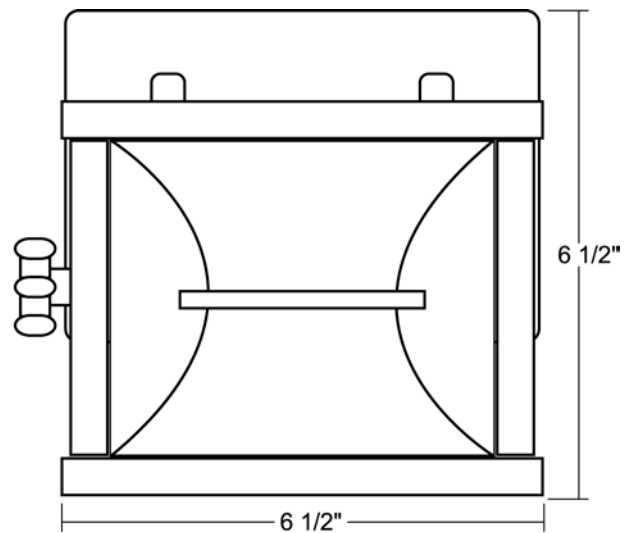

Last updated 03/10/2008.