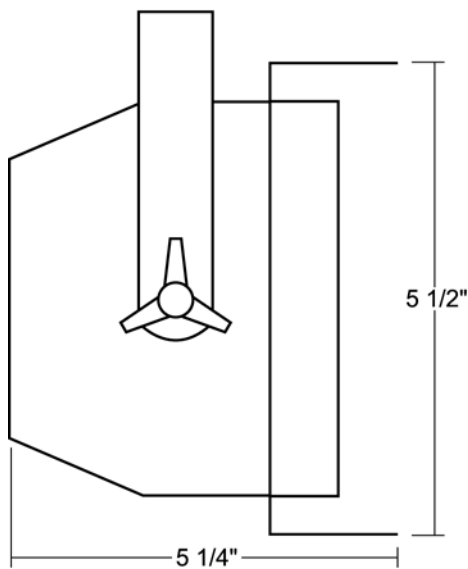

Last updated 03/10/2008.