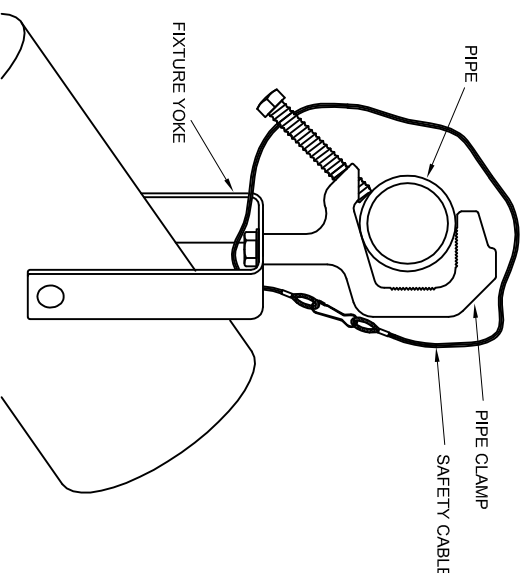

**SAFETY CABLE / PIPE CLAMP INSTALLATION INSTRUCTIONS -
SAVE THESE INSTRUCTIONS**