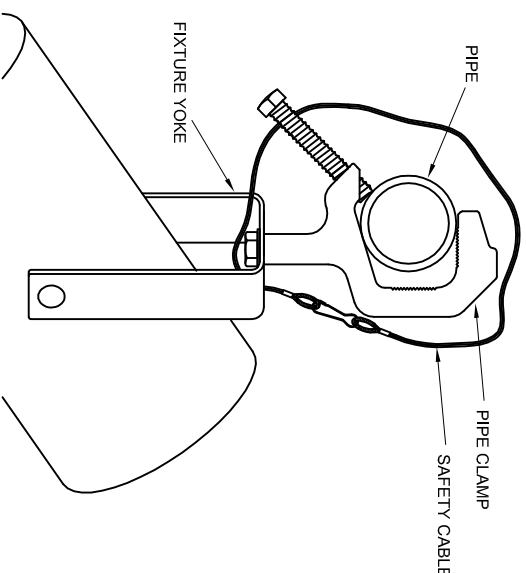

**SAFETY CABLE / PIPE CLAMP INSTALLATION INSTRUCTIONS -
SAVE THESE INSTRUCTIONS**