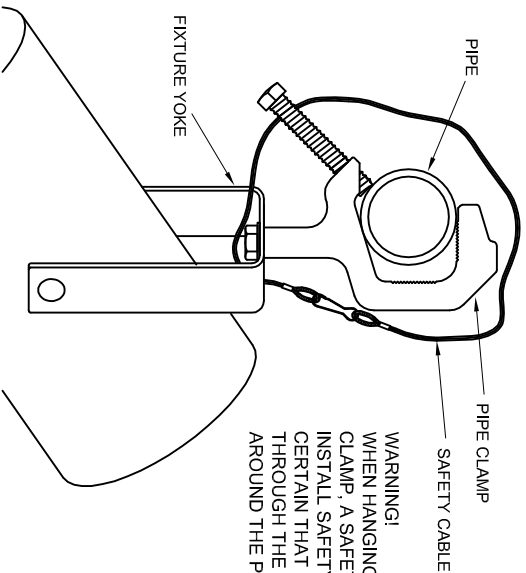

**TIMES SQUARE
LIGHTING INC.**

Times Square Lighting, Inc. 5 Holt Drive, Stony Point, NY 10980
845-947-3034 FAX: 845-947-3047 www.tsilight.com

**SAFETY CABLE / PIPE CLAMP INSTALLATION INSTRUCTIONS -
SAVE THESE INSTRUCTIONS**