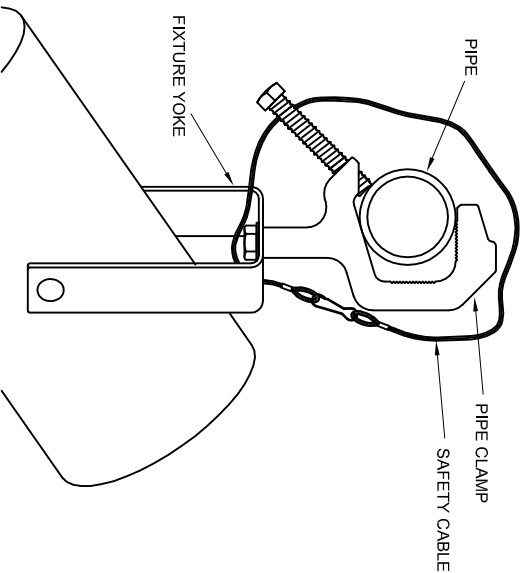

**SAFETY CABLE / PIPE CLAMP INSTALLATION INSTRUCTIONS -
SAVE THESE INSTRUCTIONS**