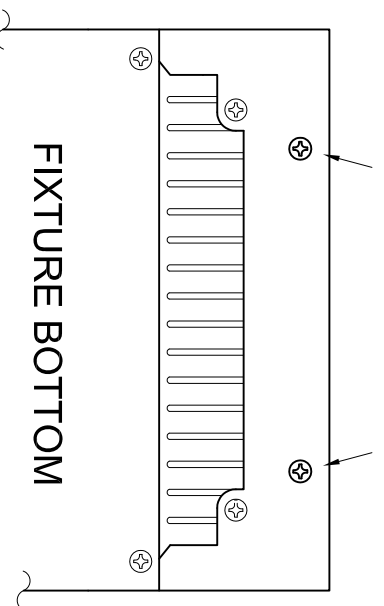

## RB5SN SNOOT INSTALLATION INSTRUCTIONS - SAVE THESE INSTRUCTIONS

FIXTURE TOP

### STEP 1:

Remove the 4 indicated screws from the top and bottom sides of the fixture and set them aside.

FIXTURE BOTTOM

### STEP 2:

Place snoot over fixture as shown and secure by replacing the 4 screws removed in STEP 1.