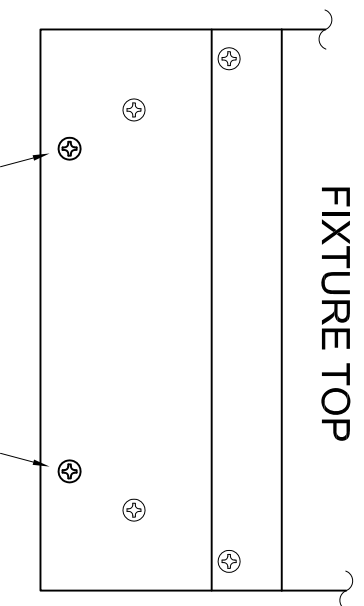

## RB5SN SNOOT INSTALLATION INSTRUCTIONS - SAVE THESE INSTRUCTIONS

FIXTURE TOP

### STEP 1:

Remove the 4 indicated screws from the top and bottom sides of the fixture and set them aside.

FIXTURE BOTTOM

### STEP 2:

Place snoot over fixture as shown and secure by replacing the 4 screws removed in STEP 1.