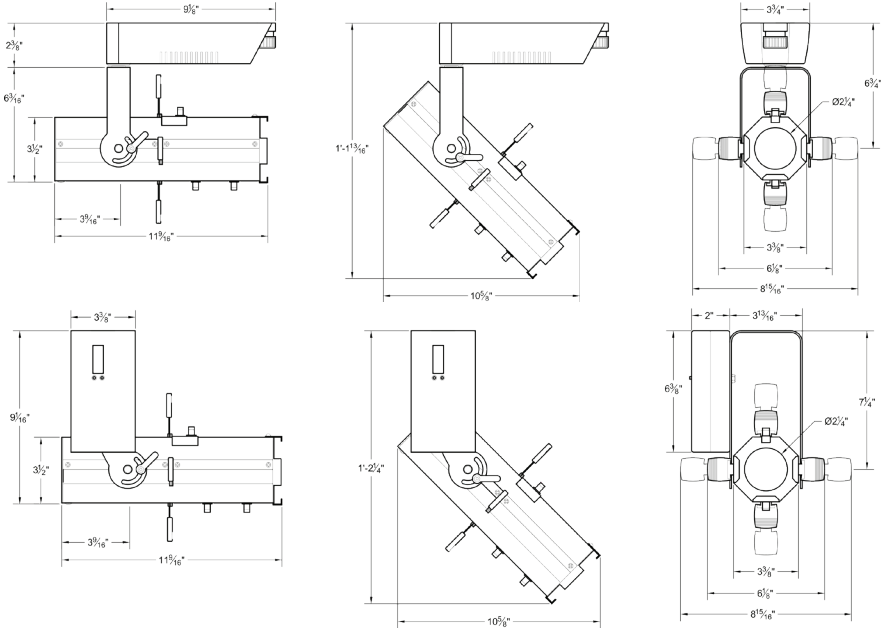

Features

- Xicato XTM Module with Cold Phosphor Technology
- Color temp options: 2700K, 3000K, 3500K, 4000K
- CRI: 83 or 98
- L70 50,000 Hours
- Adjustable framing shutters
- Accessory holder
- No UV or IR

LED Module	Total Wattage	Delivered Lumen	Efficacy (Lm/W)	CRI
98	32	1900	59	98
83	21	1900	90	83
83	32	2850	89	83

* Total wattage equals LED plus driver. Delivered lumen may vary depending on LED module, color temperature, optics, and accessories.

Ordering Matrix

Model	Lumens	LED Module	Color Temp	Finish	Voltage	Mounting	Accessories
ILED	36P = 2000 45P = 3000	83 98*	27 = 2700K 30 = 3000K 35 = 3500K 40 = 4000K	B = Black W = White S = Silver CC = Custom Color	120 = 120V @ 60 Hz 230 = 230V @ 50 Hz 277 = 277V @ 60 Hz	See Mounting Options	See Accessory Options

Maximum ambient temperature: 35°C
Maximum operating angle: 45° from vertical
* Not available in 3000 lumen fixture

Example: ILED-36P-27-98-30-B-120-N3

ILED-_____ - _____ - _____ - _____ - _____ - _____

* Specification sheets are subject to change without notice.