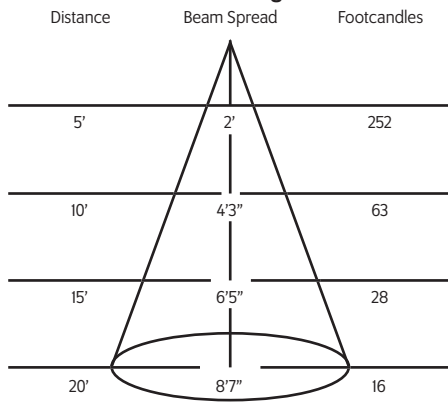

Photometric Data

ILED36P 20° Setting