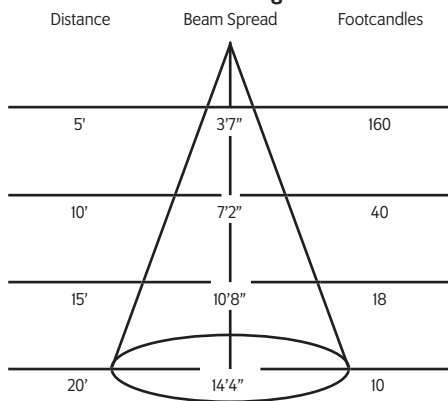

40° Setting