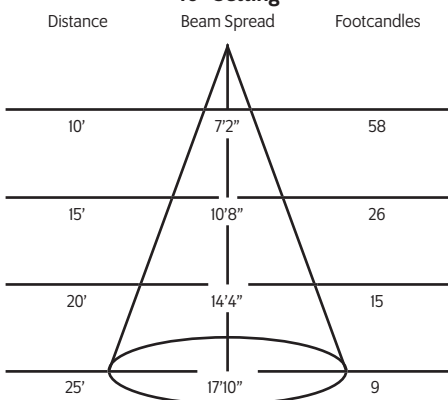

Photometric Data

ILED36P 20° Setting

40° Setting

ILED45P

20° Setting

40° Setting

Mounting Options

N3 2 circuit track adapter for Data Bus. Specification grade track. 120V.