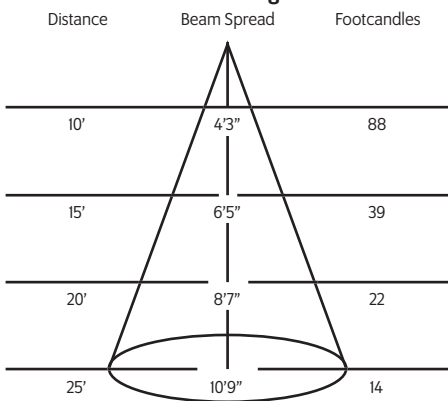

Photometric Data

ILED36P 20° Setting

40° Setting

ILED45P

20° Setting

40° Setting

Mounting Options

N3 2 circuit track adapter for Data Bus. Specification grade track. 120V.