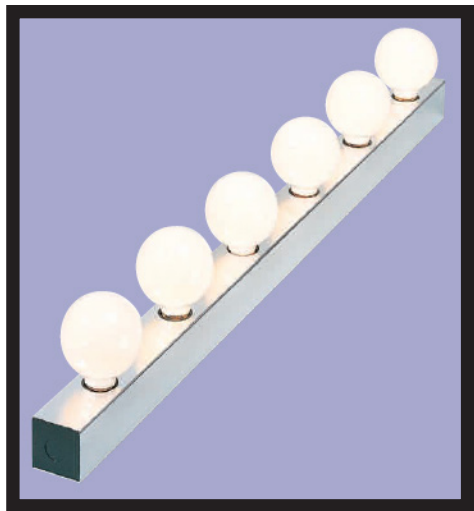

Job Name: Fixture Type: Qty:

Line Voltage by Times Square Lighting

Front View - Specify Length

Manufactured in the USA - IBEW

Features:

- Extruded aluminum channel
- Ideal for marquee or mirror lighting
- Custom color matching available
- Chase wiring available
- Listed for damp locations
- Field Trimmable

Accessories:

- | | |
|----------|--------------------------|
| 07MR | A-Line Lamp Guard Round |
| 07MR-G30 | G30 Lamp Guard Round |
| 07MRS | G30 Lamp Guard Square |
| 0746 | 4" x 6" Black Baffle |
| 0757 | 5" x 7" Black Baffle |
| 0723 | 2.5" x 3.5" Black Baffle |

07M Striplight

Side View

S P E C I F I C A T I O N S

Catalog #	Length	Volts	Wattage	Lamp Spacing	Circuit	Finish
07M	Specify	120V	Specify	6" O.C. (On Center) 12" O.C. (On Center) Specify Other	SC (Single) 4CR (Chase)	B (Black) W (White) CC (Custom)