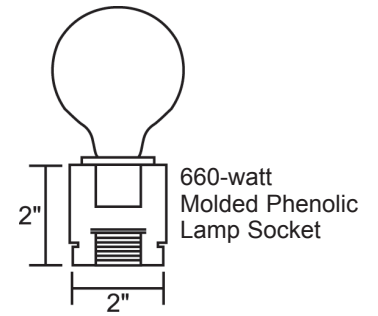

Job Name: Fixture Type: Qty:

Line Voltage by Times Square Lighting

Front View - Specify Length

Manufactured in the USA - IBEW

Features:

- Extruded aluminum channel
- Ideal for marquee or mirror lighting
- Custom color matching available
- Chase wiring available
- Listed for damp locations
- Field Trimmable

07M Striplight

Side View

S P E C I F I C A T I O N S

Catalog #	Length	Volts	Wattage	Lamp Spacing	Circuit	Finish
07M	Specify	120V	Specify	6" O.C. (On Center) 12" O.C. (On Center) Specify Other	SC (Single) 4CR (Chase)	B (Black) W (White) CC (Custom)