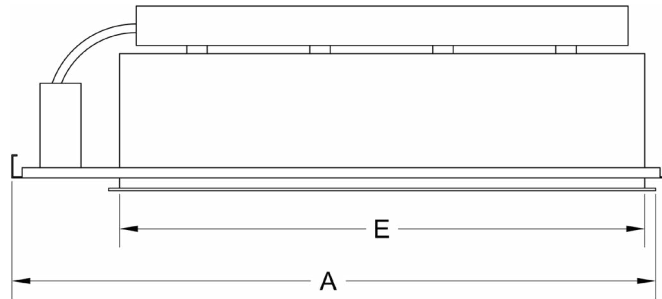

Features

- Accepts short neck PAR30 lamps and LEDs
- Available in 1 to 5-light - linear, square and corner configurations
- Blends into the ceiling and can be installed with or without trim
- Each lamp is individually mounted for pan and tilt.
- Lamp holders accept a variety of lenses and accessories
- Easy front re-lamping
- Thermal protector
- Adjustable trim with torsion springs for ceilings up to 2" thick
- Adjustable butterfly mounting brackets included
- Fully enclosed wiring compartment
- Black, white and silver trims available - custom colors upon request
- 120-volt

Model #	Length	Width	Height	Ceiling Cut-Out	
	(A)	(B)	(C)	(D)	(E)
30R-1	14³/₈"	8³/₄"	9¹/₄"	7¹/₁₆"	8"
30R-2	20¹/₄"	8³/₄"	9¹/₄"	7¹/₁₆"	13³/₈"
30R-3	26¹/₈"	8³/₄"	9¹/₄"	7¹/₁₆"	19⁷/₈"
30R-4	32¹/₈"	8³/₄"	9¹/₄"	7¹/₁₆"	25³/₄"
30R-4S	19¹/₄"	16¹/₂"	7³/₈"	12⁷/₈"	13³/₄"
30R-3L	19¹/₈"	19¹/₈"	7⁷/₈"	6¹/₄" x 13³/₈"	13³/₈" x 6¹/₄"
30R-5L	25¹/₈"	25¹/₈"	7⁷/₈"	6¹/₄" x 19³/₈"	19³/₈" x 6¹/₄"

Ordering Matrix

Model	# of Lamps	Voltage	Inside Finish	Trim Finish
30R	1 = 1-Linear 2 = 2-Linear 3 = 3-Linear 4 = 4-Linear 4S = 4-Square 3L = 3-Corner 5L = 5-Corner	120 = 120V	B = Black W = White S = Silver CC = Custom	B = Black W = White S = Silver CC = Custom

Maximum Ambient temperature: 35°C

Example: 30R-3-B-W-120

30R-_____ - _____ - _____ - _____

*Specification sheets are subject to change without notice.