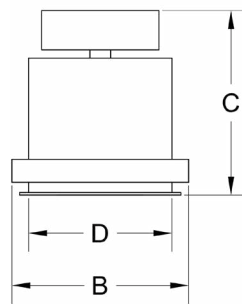

Features

- Accepts short neck PAR30 lamps and LEDs
- Available in 1 to 5-light - linear, square and corner configurations
- Blends into the ceiling and can be installed with or without trim
- Each lamp is individually mounted for pan and tilt.
- Lamp holders accept a variety of lenses and accessories
- Easy front re-lamping
- Thermal protector
- Adjustable trim with torsion springs for ceilings up to 2" thick
- Adjustable butterfly mounting brackets included
- Fully enclosed wiring compartment
- Black, white and silver trims available - custom colors upon request
- 120-volt

Model #	Length	Width	Height	Ceiling Cut-Out	
	(A)	(B)	(C)	(D)	(E)
30R-1	14³/₈"	8³/₄"	9¹/₄"	7¹/₁₆"	8"
30R-2	20¹/₄"	8³/₄"	9¹/₄"	7¹/₁₆"	13³/₈"
30R-3	26¹/₈"	8³/₄"	9¹/₄"	7¹/₁₆"	19⁷/₈"
30R-4	32¹/₈"	8³/₄"	9¹/₄"	7¹/₁₆"	25³/₄"
30R-4S	19¹/₄"	16¹/₂"	7³/₈"	12⁷/₈"	13³/₄"
30R-3L	19¹/₈"	19¹/₈"	7⁷/₈"	6¹/₄" x 13³/₈"	13³/₈" x 6¹/₄"
30R-5L	25¹/₈"	25¹/₈"	7⁷/₈"	6¹/₄" x 19³/₈"	19³/₈" x 6¹/₄"

Ordering Matrix

Model	# of Lamps	Voltage	Inside Finish	Trim Finish
30R	1 = 1-Linear 2 = 2-Linear 3 = 3-Linear 4 = 4-Linear 4S = 4-Square 3L = 3-Corner 5L = 5-Corner	120 = 120V	B = Black W = White S = Silver CC = Custom	B = Black W = White S = Silver CC = Custom

Maximum Ambient temperature: 35°C

Example: 30R-3-B-W-120

30R-_____ - _____ - _____ - _____

*Specification sheets are subject to change without notice.