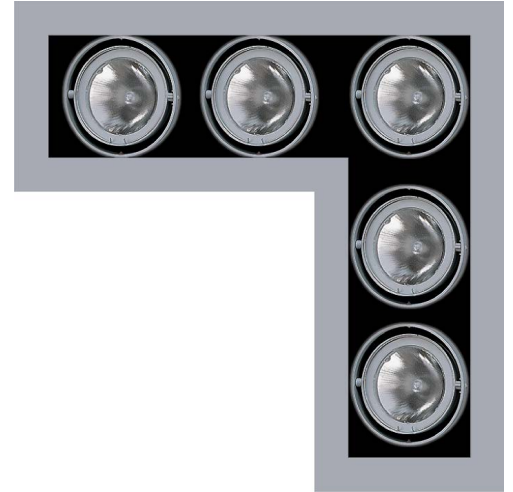

5-Corner 30R-5L