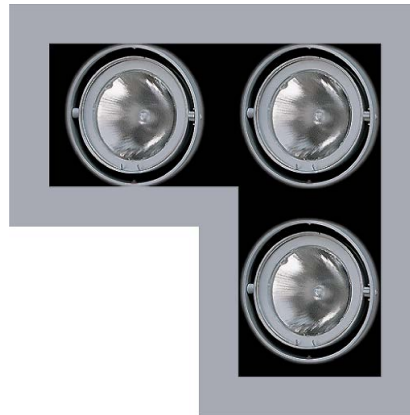

Features

- Accepts short neck PAR30 lamps and LEDs
- Available in 1 to 5-light - linear, square and corner configurations
- Blends into the ceiling and can be installed with or without trim
- Each lamp is individually mounted for pan and tilt.
- Lamp holders accept a variety of lenses and accessories
- Easy front re-lamping
- Thermal protector
- Adjustable trim with torsion springs for ceilings up to 2" thick
- Adjustable butterfly mounting brackets included
- Fully enclosed wiring compartment
- Black, white and silver trims available - custom colors upon request
- 120-volt

Accessories

GF40	Colored Glass
GF40-601	Beam Softener
GF40-600	5°x50° Linear
GF40-673	50°x50° Spread
GF40-702	UV Blocking
HD40	Snoot
XH40	Cross Baffle

4-Square 30R-4S

5-Corner 30R-5L

3-Corner 30R-3L

NOTE: These fixtures are not IC or Chicago Plenum Rated.