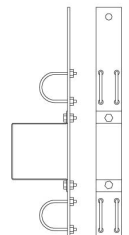

Connectors can be flush or pigtailed and come in a variety of styles. Can be mounted vertically or horizontally, dead hung or from moveable rigging systems. Ideal for theatres, television studios or any application requiring connections for portable lighting fixtures.

Features:

- Custom lengths and circuitry
- Variety of connector styles
- Connectors can be flush or pigtailed
- High visibility circuit numbering
- 18-gauge steel construction
- Mounting brackets included
- Shipped in 8' lengths max. wired through and folded
- DMX option available - consult factory.
- Pigtailed 18" standard. Other lengths available at additional cost.

Manufactured in the USA - IBEW

Connectors:

1 (flush)
5 (pigtail)

3 (flush)
4 (flush duplex)
7 (pigtail)

2 (flush 20A)
6 (pigtail 20A)
8 (flush 15A)

Mounting Hardware:

Wall/Ceiling Bracket
CS-5004

*Single Pipe
CSSP
(Cable Mount)
CSSPT

(Threaded Rod Mount)

*Double Pipe
CSDP (Cable Mount)
CSDPT

(Threaded Rod Mount)

*Mounting strap holds up to 2" O.D. pipe. Number of sets required is determined by length of connector strip. One 2-piece mounting set is included per every 5' of connector strip ordered. Pipe supplied by others.