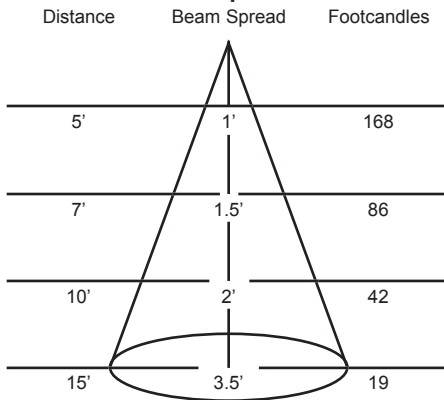

Features:

- Accepts lamps up to 200-watts
- Spot to flood, 18°-60° focus adjustment
- 15' throw
- 3" heat resistant lens

Manufactured in the USA - IBEW

Last updated 10/13/2009.

Specify: C3 - - -

| | MODEL NUMBER | FINISH | CONNECTOR (optional) | MOUNTING (optional) | ACCESSORIES (optional) |
|----------|--------------|--------|----------------------|---------------------|------------------------|
| Example: | C3 | -B | -E2867 | -TB3 | -C3BD4 |

Photometric Data

ETC/ESP - Spot Position

ETC/ESP - Flood Position

Lamp Types

ESR 100W/120V; 1000Hrs; 1800 Lumens; 2950°K Color Temp

ETC/ESP 150W/120V; 2000Hrs; 2800 Lumens; 2900°K Color Temp

FEV 200W/120V; 50Hrs; 5500 Lumens; 3200°K Color Temp