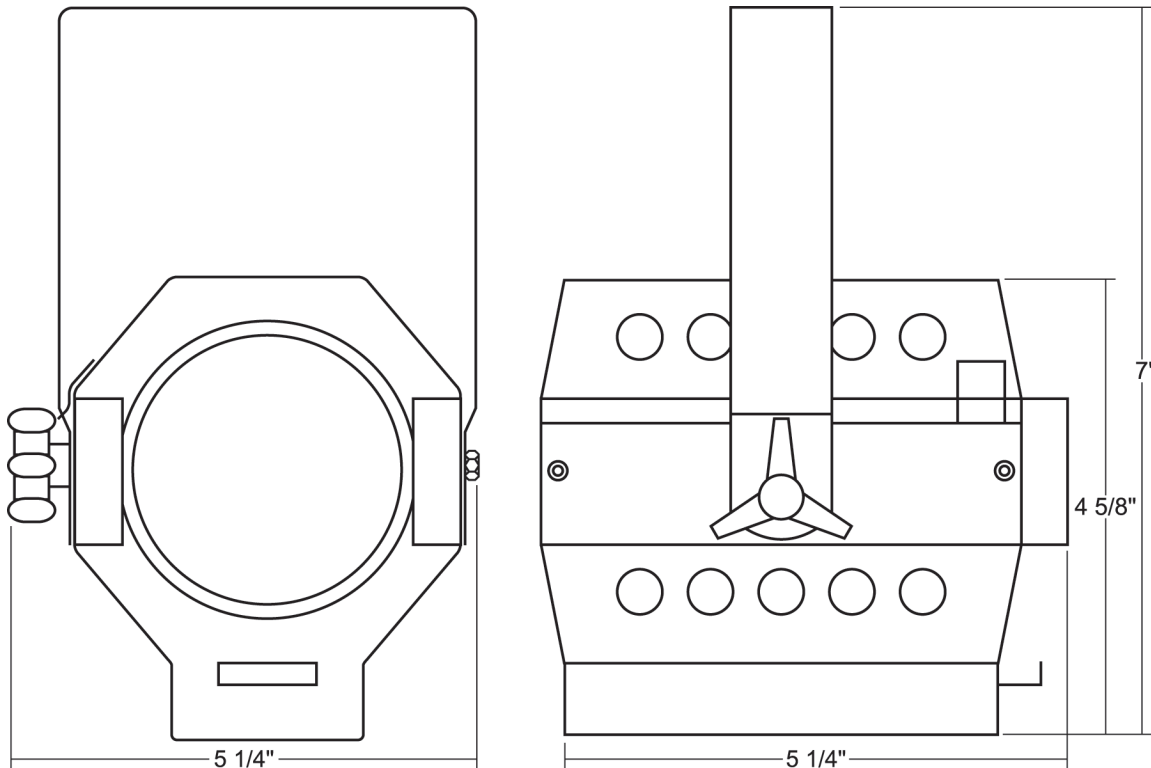

Job Name: Fixture Type: Qty:

Fresnels by Times Square Lighting

C3 3" Fresnel

The C3 is a 200-watt spotlight ideal for theaters, nightclubs, photographers and retail displays. Each unit is provided with a 3" heat resistant lens that produces an intense, soft diffused beam of light that can be used for spot or flood applications. Equipped with an accessory holder, hinged top for easy re-lamping and three foot, three wire leads. Comes in standard black powder coated finish. White and custom colors are available by request and at an additional charge.

Features:

- Accepts lamps up to 200-watts
- Spot to flood, 18°-60° focus adjustment
- 15' throw
- 3" heat resistant lens

Manufactured in the USA - IBEW

Last updated 10/13/2009.

Specify: C3 - - -

| | MODEL NUMBER | FINISH | CONNECTOR (optional) | MOUNTING (optional) | ACCESSORIES (optional) |
|----------|--------------|--------|----------------------|---------------------|------------------------|
| Example: | C3 | -B | -E2867 | -TB3 | -C3BD4 |

Photometric Data

ETC/ESP - Spot Position

ETC/ESP - Flood Position

Lamp Types

ESR 100W/120V; 1000Hrs; 1800 Lumens; 2950°K Color Temp

ETC/ESP 150W/120V; 2000Hrs; 2800 Lumens; 2900°K Color Temp

FEV 200W/120V; 50Hrs; 5500 Lumens; 3200°K Color Temp

US1

Unistrut adapter.

PCE

Economy pipe clamp with thumb screw adjustment. Perfect for smaller fixtures. 1/4" to 1 1/2" O.D.

CM

Medium duty pipe clamp for small to large fixtures. For pipes 1/8" to 1" O.D.

PC9M