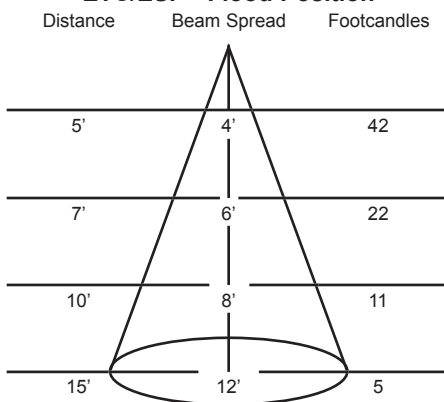

Features:

- Accepts lamps up to 200-watts
- Spot to flood, 18°-60° focus adjustment
- 15' throw
- 3" heat resistant lens

Manufactured in the USA - IBEW

Last updated 10/13/2009.

Specify: C3 - - -

| | MODEL NUMBER | FINISH | CONNECTOR (optional) | MOUNTING (optional) | ACCESSORIES (optional) |
|----------|--------------|--------|----------------------|---------------------|------------------------|
| Example: | C3 | -B | -E2867 | -TB3 | -C3BD4 |

Photometric Data

ETC/ESP - Spot Position

ETC/ESP - Flood Position

Lamp Types

ESR 100W/120V; 1000Hrs; 1800 Lumens; 2950°K Color Temp

ETC/ESP 150W/120V; 2000Hrs; 2800 Lumens; 2900°K Color Temp

FEV 200W/120V; 50Hrs; 5500 Lumens; 3200°K Color Temp