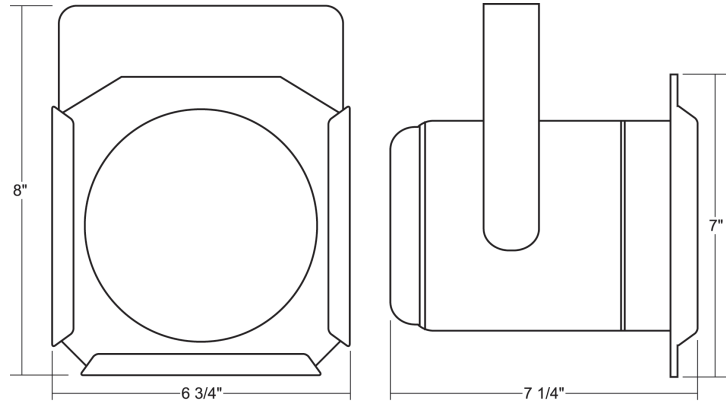

The F38 is ideal for short throw lighting in clubs, tents, retail and residential applications. Equipped with an internal self-locking yoke and accessory holder that accepts louvers, barndoors, hoods and filters. Comes in standard black, white and silver finishes.

FEATURES

- Accepts PAR38 lamps and LEDs.
- Internal self-locking yoke.
- Numerous mounting options and accessories.
- Weight: 1.4 lbs.

| MODEL NUMBER | FINISH | MOUNTING | ACCESSORIES |
|--------------|---|--|---|
| F38 | B Black W White S Silver CC Custom Color | <p>AD1 Track Adapter. 1 or 2 Circuit track. 120V. TA1 Track Adapter. E-Series. 1 Circuit. 120V. TA2 Track Adapter. G-Series. 2 Circuit. 120V. TA3 Track Adapter. G-Series. 3 Circuit. 120V.</p> <hr/> <p>CM4 Canopy Mount.</p> <hr/> <p>US1 6 5/8" x 1 1/2" Unistrut Adapter.</p> <hr/> <p>TB4 6 1/4" Portable Wall Mount/Table Base Floor.</p> <hr/> <p>MC Light Duty Pipe Clamp. For pipes up to 15/16" O.D. MN Medium Duty Pipe Clamp. For pipes up to 2" O.D. PC9M Heavy duty pipe clamp for large, heavy fixtures. For pipes up to 2" O.D</p> | <p>LV13 Louver CF13 Color Frame GF13 Glass Color Filter DF13 Dichroic Color Filter GF13-600 5°x50° Linear Lens GF13-601 Beam Softener GF13-673 50°x50° Spread Lens GF13-702 UV Blocking Filter CC18 Coiled Cord SC Safety Cable IP Integral Dimmer</p> |

EXAMPLE: F38 - B - TA2 - LV13

| MODEL NUMBER | FINISH | MOUNTING | ACCESSORIES |
|--------------|--------|----------|-------------|
| F38 | | | |