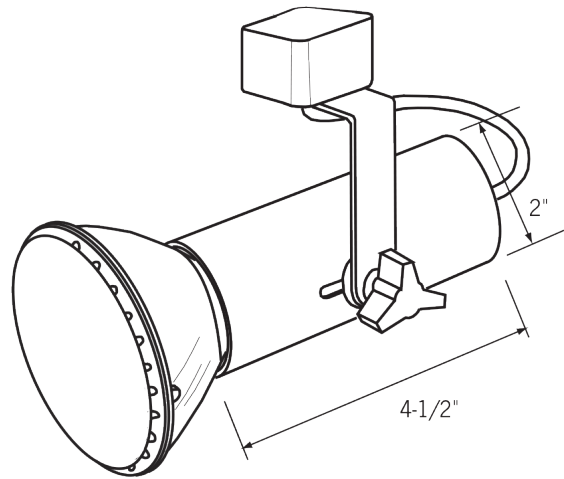

Simple design provides a clean look; half-yoke mounting design minimizes fixture presence. Adjustable socket housing fits up close to long neck as well as short neck lamps. Precise, rigid aiming and full 350° rotation.

FEATURES

- Accepts PAR lamps and LED's
- Numerous mounting options and accessories
- Weight: 1 lbs

MODEL NUMBER	FINISH	MOUNTING	ACCESSORIES
HI08	B Black W White S Silver CC Custom Color	AD1 Track Adapter. 1 or 2 Circuit track. 120V. TA1 Track Adapter. E-Series. 1 Circuit. 120V. TA2 Track Adapter. G-Series. 2 Circuit. 120V. TA3 Track Adapter. G-Series. 3 Circuit. 120V. CM4 Canopy Mount. US1 6 5/8" x 1 1/2" Unistrut Adapter. TB4 6 1/4" Portable Wall Mount/Table Base Floor. MC Light Duty Pipe Clamp. For pipes up to 15/16" O.D. MN Medium Duty Pipe Clamp. For pipes up to 2" O.D.	CC18 Coiled Cord SC-24 Safety Cable