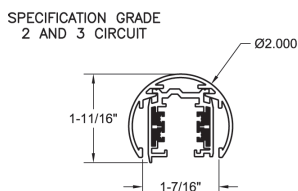

Mono-Tube Track is available in standard silver (raw) and in lengths measuring 4, 8, and 12 feet. Custom lengths and colors are also available. The integrated track can be ordered in 1, 2 and 3 circuit systems.

**Model #'s:** *(excluding integrated track)*

- M-4 4' Mono-Tube Track enclosure
- M-8 8' Mono-Tube Track enclosure
- M-12 12' Mono-Tube Track enclosure

NOTE: CUSTOM LENGTHS AVAILABLE. CONSULT FACTORY FOR DETAILS