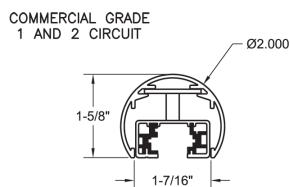

Mono-Tube Track is available in standard silver (raw) and in lengths measuring 4, 8, and 12 feet. Custom lengths and colors are also available. The integrated track can be ordered in 1, 2 and 3 circuit systems.

**Model #'s:** *(excluding integrated track)*

- M-4 4' Mono-Tube Track enclosure
- M-8 8' Mono-Tube Track enclosure
- M-12 12' Mono-Tube Track enclosure

NOTE: CUSTOM LENGTHS AVAILABLE. CONSULT FACTORY FOR DETAILS