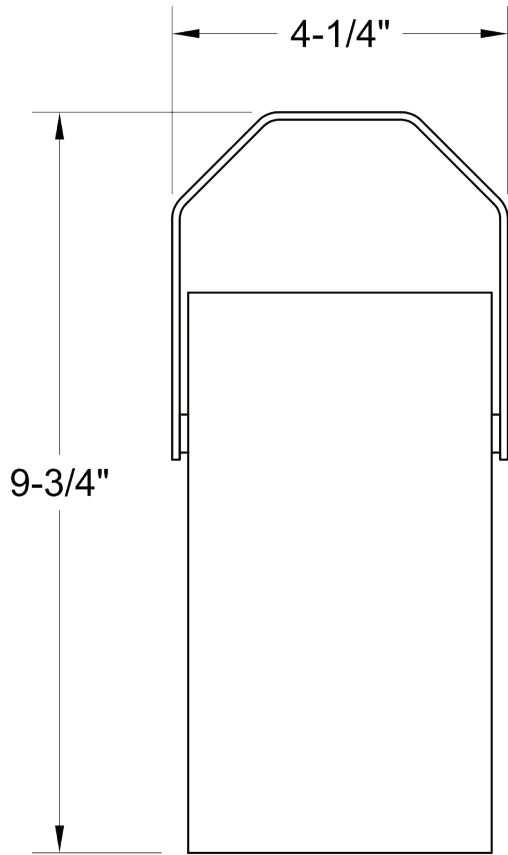

ACT23 MOSAIC FLOOD

COLOR MIXING - TUNABLE WHITE

MANUFACTURED IN THE UNITED STATES

PRODUCT LISTED
BY A NATIONALLY
RECOGNIZED
TESTING
LABORATORY