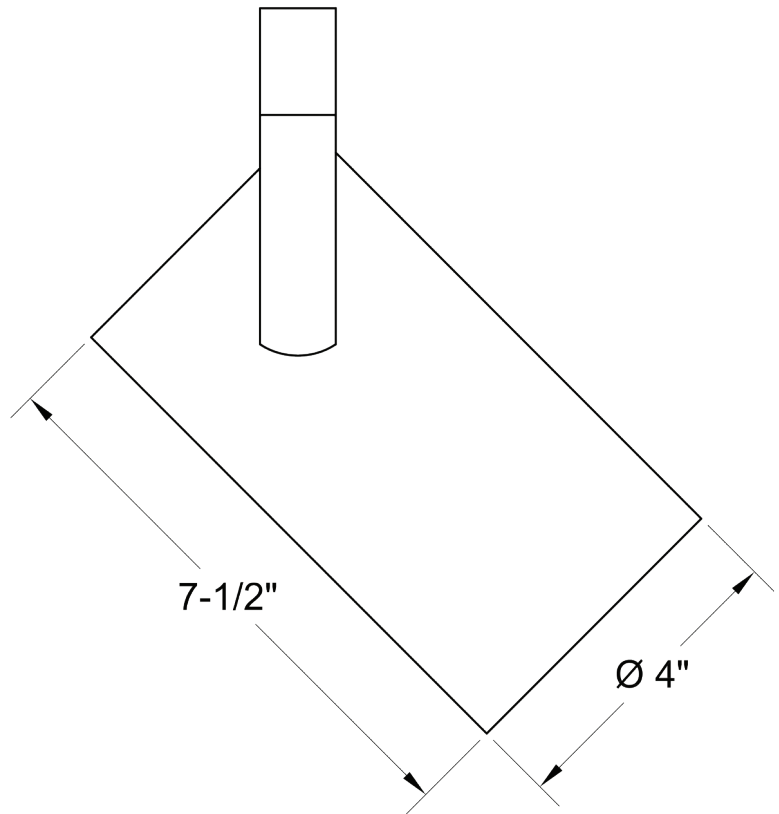

ACT23 MOSAIC FLOOD

COLOR MIXING - TUNABLE WHITE

MANUFACTURED IN THE UNITED STATES

PRODUCT LISTED
BY A NATIONALLY
RECOGNIZED
TESTING
LABORATORY