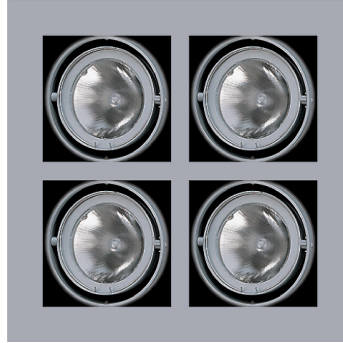

4-Square 30R-4S