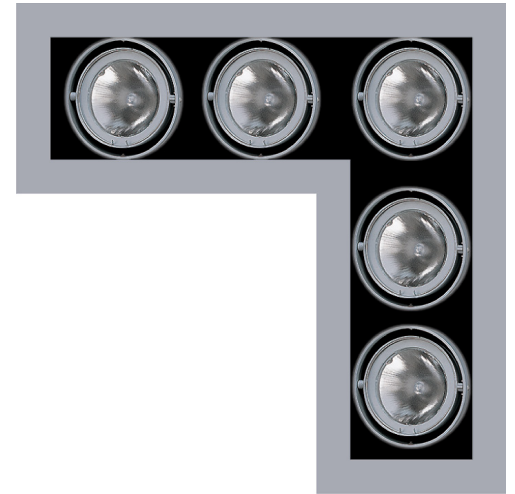

5-Corner 30R-5L