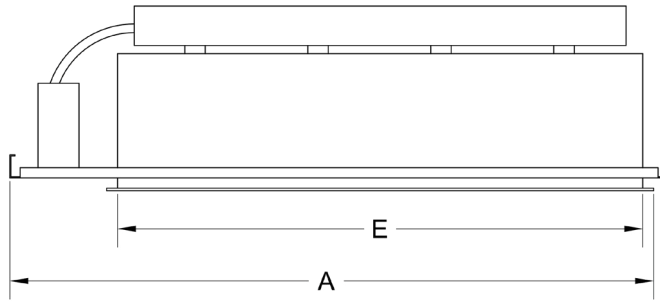

Model #	Length	Width	Height	Ceiling Cut-Out	
	(A)	(B)	(C)	(D)	(E)
30R-1	14³/₈"	8³/₄"	9¹/₄"	7¹/₁₆"	8"
30R-2	20¹/₄"	8³/₄"	9¹/₄"	7¹/₁₆"	13³/₈"
30R-3	26¹/₈"	8³/₄"	9¹/₄"	7¹/₁₆"	19⁷/₈"
30R-4	32¹/₈"	8³/₄"	9¹/₄"	7¹/₁₆"	25³/₄"
30R-4S	19¹/₄"	16¹/₂"	7³/₈"	12⁷/₈"	13³/₄"
30R-3L	19¹/₈"	19¹/₈"	7⁷/₈"	6¹/₄" x 13³/₈"	13³/₈" x 6¹/₄"
30R-5L	25¹/₈"	25¹/₈"	7⁷/₈"	6¹/₄" x 19³/₈"	19³/₈" x 6¹/₄"

Ordering Matrix

Model	# of Lamps	Voltage	Inside Finish	Trim Finish
30R	1 = 1-Linear 2 = 2-Linear 3 = 3-Linear 4 = 4-Linear 4S = 4-Square 3L = 3-Corner 5L = 5-Corner	120 = 120V	B = Black W = White S = Silver CC = Custom	B = Black W = White S = Silver CC = Custom

Maximum Ambient temperature: 35°C

Example: 30R-3-B-W-120

30R-_____ - _____ - _____ - _____