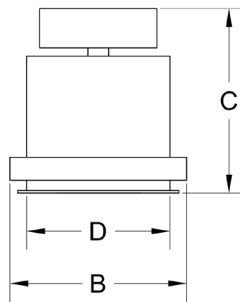

Model #	Length	Width	Height	Ceiling Cut-Out	
	(A)	(B)	(C)	(D)	(E)
30R-1	14³/₈"	8³/₄"	9¹/₄"	7¹/₁₆"	8"
30R-2	20¹/₄"	8³/₄"	9¹/₄"	7¹/₁₆"	13³/₈"
30R-3	26¹/₈"	8³/₄"	9¹/₄"	7¹/₁₆"	19⁷/₈"
30R-4	32¹/₈"	8³/₄"	9¹/₄"	7¹/₁₆"	25³/₄"
30R-4S	19¹/₄"	16¹/₂"	7³/₈"	12⁷/₈"	13³/₄"
30R-3L	19¹/₈"	19¹/₈"	7⁷/₈"	6¹/₄" x 13³/₈"	13³/₈" x 6¹/₄"
30R-5L	25¹/₈"	25¹/₈"	7⁷/₈"	6¹/₄" x 19³/₈"	19³/₈" x 6¹/₄"

Ordering Matrix

Model	# of Lamps	Voltage	Inside Finish	Trim Finish
30R	1 = 1-Linear 2 = 2-Linear 3 = 3-Linear 4 = 4-Linear 4S = 4-Square 3L = 3-Corner 5L = 5-Corner	120 = 120V	B = Black W = White S = Silver CC = Custom	B = Black W = White S = Silver CC = Custom

Maximum Ambient temperature: 35°C

Example: 30R-3-B-W-120

30R-_____ - _____ - _____ - _____