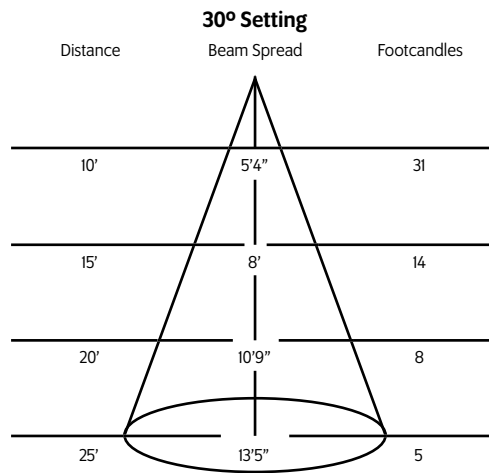

Photometric Data 4000° K 95CRI