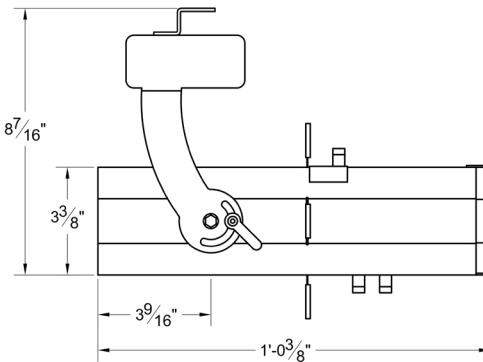

Ordering Matrix

Model	Finish	Mounting	Dimming*
MPRO	B - Black W - White S - Silver CC - Custom Color	See Mounting Options	BT = Bluetooth DX = DMX / RDM

* Maximum Ambient Temperature 40° C

Example: MPRO-B-N4-DX

MPRO - _____ - _____ - _____