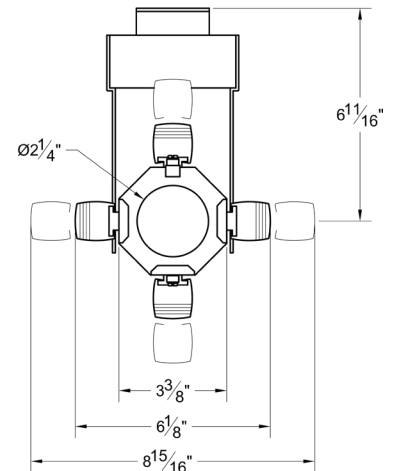

Ordering Matrix

Model	Finish	Mounting	Dimming*
MPRO	B - Black W - White S - Silver CC - Custom Color	See Mounting Options	BT = Bluetooth DX = DMX / RDM

* Maximum Ambient Temperature 40° C

Example: MPRO-B-N4-DX

MPRO - _____ - _____ - _____