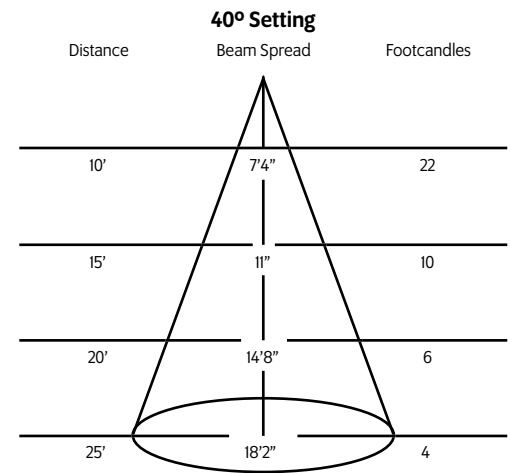

Photometric Data 4000° K 95CRI