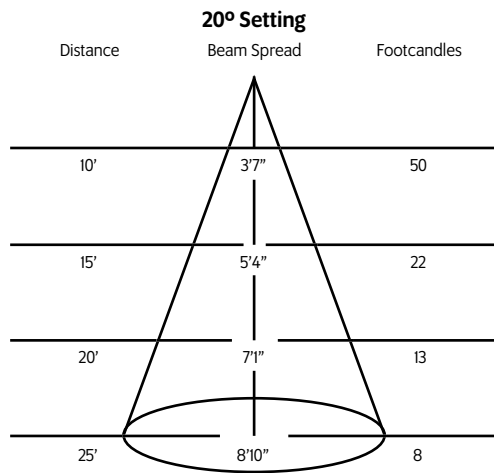

Photometric Data 4000° K 95CRI