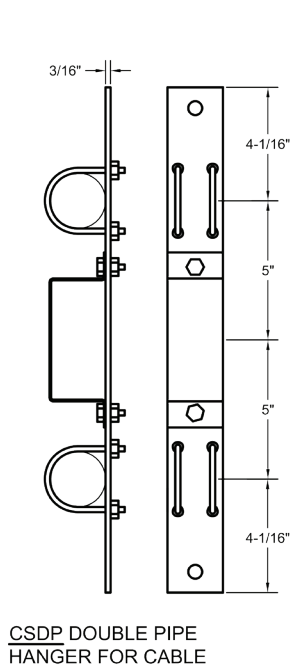

**Wall / Ceiling Bracket**  
CS-5004

\* **Single Pipe**  
CSSP (Cable Mount)  
CSSPT (Threaded Rod Mount)

\* **Single Pipe**  
CSSP (Cable Mount)  
CSSPT (Threaded Rod Mount)

## Ordering Matrix

Model	Length (ft)	# of Connectors	# of Circuits	Connector	Data (Optional)
CS				See Connectors	<b>DX3</b> 3-pin DMX <b>DX5</b> 5-pin DMX <b>ETH</b> Ethernet <b>GATE</b> Gateway <b>DXW</b> Wireless DMX Transceiver
Mounting				Feed	
See Mounting				<b>L</b> Stage Left <b>C</b> Center <b>R</b> Stage Right	

\* Specification sheets are subject to change without notice.

\* The data output is a single connector (or gateway port) in its own housing located at the feed end of the connector strip.

# CONNECTOR STRIP HANGERS AND BRACKETS SPEC DIMENSIONS

5/16-18 U-BOLT