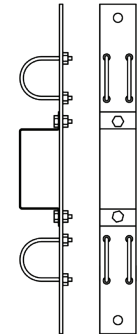

* **Single Pipe**
CSSP (Cable Mount)
CSSPT (Threaded Rod Mount)

Ordering Matrix

Model	Length (ft)	# of Connectors	# of Circuits	Connector	Data (Optional)
CS				See Connectors	DX3 3-pin DMX DX5 5-pin DMX ETH Ethernet GATE Gateway DXW Wireless DMX Transceiver
Mounting				Feed	
See Mounting				L Stage Left C Center R Stage Right	

Example: CS-24-20-4-6-CSSP-R

CS- _____ - _____ - _____ - _____ - _____ - _____ - _____