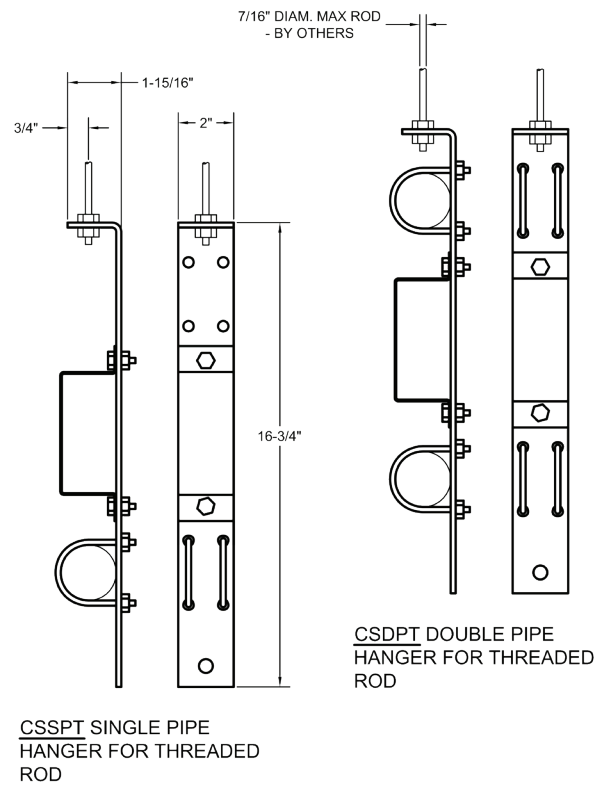

## Ordering Matrix

Model	Length (ft)	# of Connectors	# of Circuits	Connector	Data (Optional)
CS				See Connectors	<b>DX3</b> 3-pin DMX <b>DX5</b> 5-pin DMX <b>ETH</b> Ethernet <b>GATE</b> Gateway <b>DXW</b> Wireless DMX Transceiver
Mounting				Feed	
See Mounting				<b>L</b> Stage Left <b>C</b> Center <b>R</b> Stage Right	

**Example:** CS-24-20-4-6-CSSP-R

CS- \_\_\_\_\_ - \_\_\_\_\_ - \_\_\_\_\_ - \_\_\_\_\_ - \_\_\_\_\_ - \_\_\_\_\_ - \_\_\_\_\_

Manufactured in the USA - IBEW

PRODUCT LISTED  
BY A NATIONALLY  
RECOGNIZED  
TESTING  
LABORATORY

\* Specification sheets are subject to change without notice.

\* The data output is a single connector (or gateway port) in its own housing located at the feed end of the connector strip.

# CONNECTOR STRIP HANGERS AND BRACKETS SPEC DIMENSIONS

5/16-18 U-BOLT