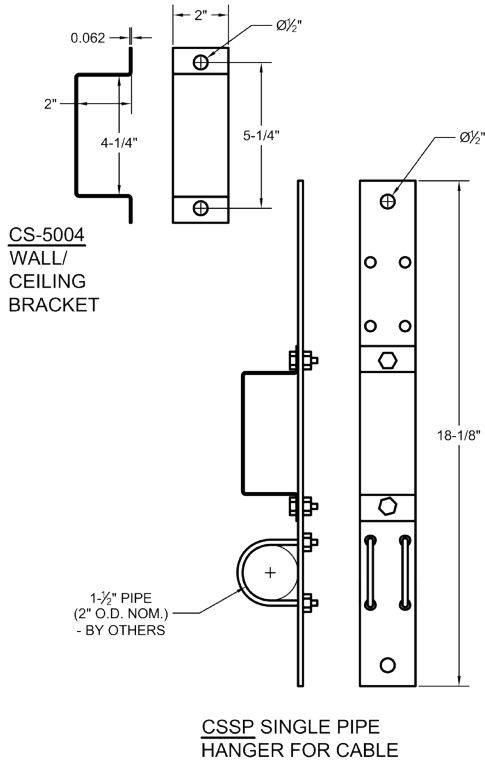

**Wall / Ceiling Bracket**  
CS-5004

\* **Single Pipe**  
CSSP (Cable Mount)  
CSSPT (Threaded Rod Mount)

\* **Single Pipe**  
CSSP (Cable Mount)  
CSSPT (Threaded Rod Mount)

## Ordering Matrix

Model	Length (ft)	# of Connectors	# of Circuits	Connector	Data (Optional)
CS				See Connectors	<b>DX3</b> 3-pin DMX <b>DX5</b> 5-pin DMX <b>ETH</b> Ethernet <b>GATE</b> Gateway <b>DXW</b> Wireless DMX Transceiver
Mounting				Feed	
See Mounting				<b>L</b> Stage Left <b>C</b> Center <b>R</b> Stage Right	

\* Specification sheets are subject to change without notice.

\* The data output is a single connector (or gateway port) in its own housing located at the feed end of the connector strip.

# CONNECTOR STRIP HANGERS AND BRACKETS SPEC DIMENSIONS

5/16-18 U-BOLT