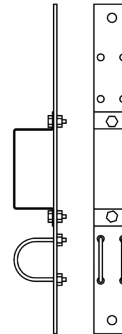

* **Single Pipe**
CSSP (Cable Mount)
CSSPT (Threaded Rod Mount)