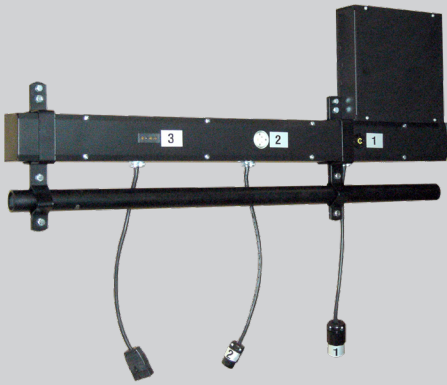

Manufactured in the USA - IBEW

PRODUCT LISTED
BY A NATIONALLY
RECOGNIZED
TESTING
LABORATORY

* Specification sheets are subject to change without notice.

* The data output is a single connector (or gateway port) in its own housing located at the feed end of the connector strip.