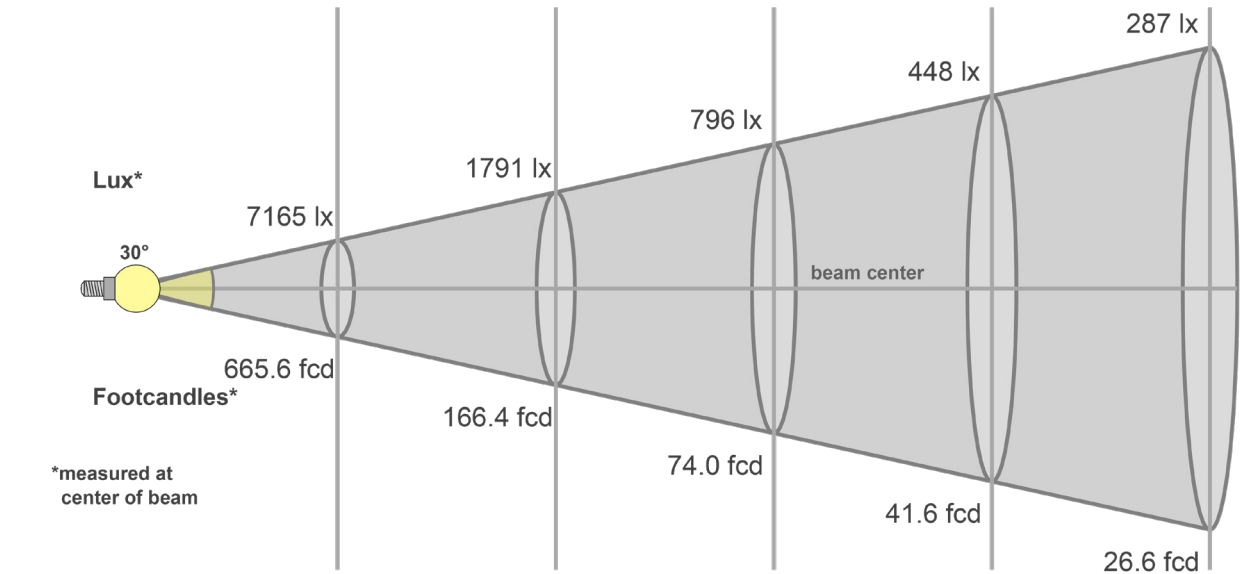

SIZE / WEIGHT

- Length: 13.6"
- Width: 7.9"
- Vertical Height: 11.4"
- Weight: 9 lbs.

COLOR

- Warm White 3000K
- Manual and DMX Controlled Dimmer and Shutter
- Dimmer Rotary Dial
- (5) DMX Channel Modes (1 / 2 / 3 / 4 / 5)
- 4 Button Control Panel LCD Menu Display
- RDM (Remote Device Management)
- 5-pin DMX and IP65 Locking Cable In/Out
- With Wired Digital Communication Network

APPROVALS / RATINGS

- CE
- cETLus
- IP30

KL FRESNEL 4

50W WARM WHITE 4" LED FRESNEL

PHOTOMETRIC DATA

- 1,900+ Total Lumen Output
- 6,837 LUX 635 FC @6.6' (2m) (Min Zoom / Full ON)
- 1,791 LUX 166 FC @6.6' (2m) (Max Zoom / Full ON)
- Zoom Range: 14° - 30°
- Beam Angle: 14.2° - 29.7°
- Field Angle: 23.2° - 48°

Beam width (meter)	0.2 m	0.5 m	0.7 m	1 m	1.2 m
Beam width (feet)	0.8 ft	1.6 ft	2.5 ft	3.3 ft	4.1 ft
Distance (meter)	1 m	2 m	3 m	4 m	5 m
Distance (feet)	3.3 ft	6.6 ft	9.8 ft	13.1 ft	16.4 ft

Beam width (meter)	0.5 m	1.1 m	1.6 m	2.1 m	2.7 m
Beam width (feet)	1.7 ft	3.5 ft	5.2 ft	7 ft	8.7 ft