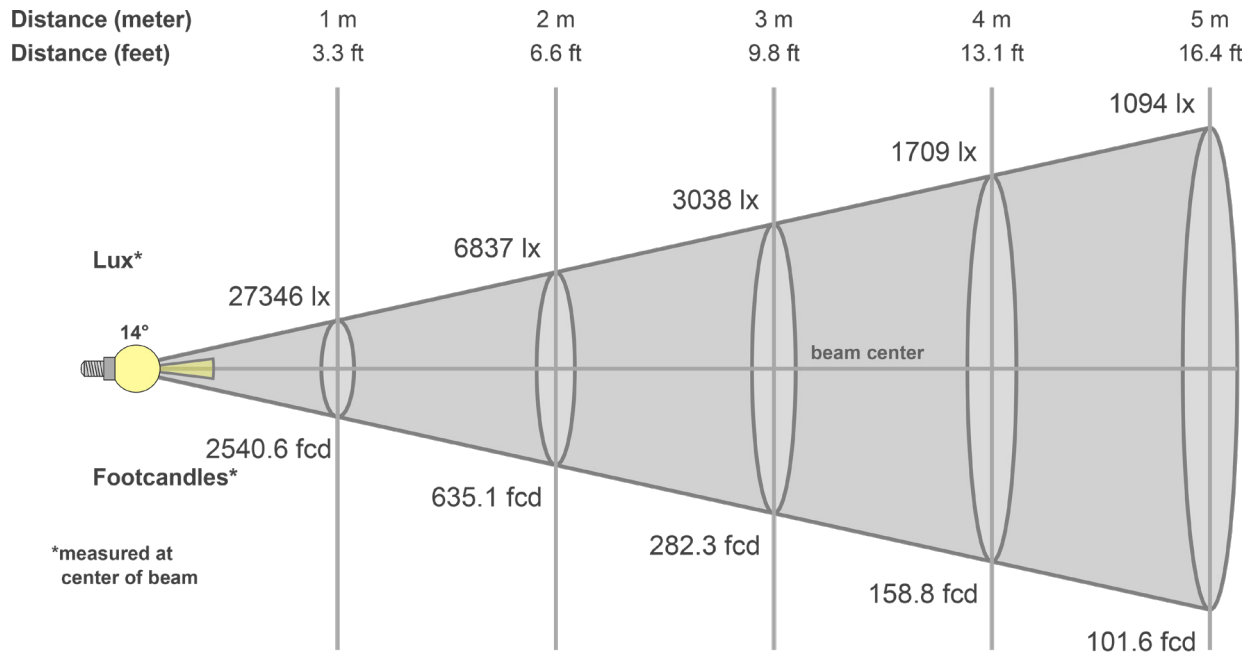

SIZE / WEIGHT

- Length: 13.6"
- Width: 7.9"
- Vertical Height: 11.4"
- Weight: 9 lbs.

COLOR

- Warm White 3000K
- Manual and DMX Controlled Dimmer and Shutter
- Dimmer Rotary Dial
- (5) DMX Channel Modes (1 / 2 / 3 / 4 / 5)
- 4 Button Control Panel LCD Menu Display
- RDM (Remote Device Management)
- 5-pin DMX and IP65 Locking Cable In/Out
- With Wired Digital Communication Network

APPROVALS / RATINGS

- CE
- cETLus
- IP30

KL FRESNEL 4

50W WARM WHITE 4" LED FRESNEL

PHOTOMETRIC DATA

- 1,900+ Total Lumen Output
- 6,837 LUX 635 FC @6.6' (2m) (Min Zoom / Full ON)
- 1,791 LUX 166 FC @6.6' (2m) (Max Zoom / Full ON)
- Zoom Range: 14° - 30°
- Beam Angle: 14.2° - 29.7°
- Field Angle: 23.2° - 48°

Beam width (meter)	0.2 m	0.5 m	0.7 m	1 m	1.2 m
Beam width (feet)	0.8 ft	1.6 ft	2.5 ft	3.3 ft	4.1 ft
Distance (meter)	1 m	2 m	3 m	4 m	5 m
Distance (feet)	3.3 ft	6.6 ft	9.8 ft	13.1 ft	16.4 ft

Beam width (meter)	0.5 m	1.1 m	1.6 m	2.1 m	2.7 m
Beam width (feet)	1.7 ft	3.5 ft	5.2 ft	7 ft	8.7 ft