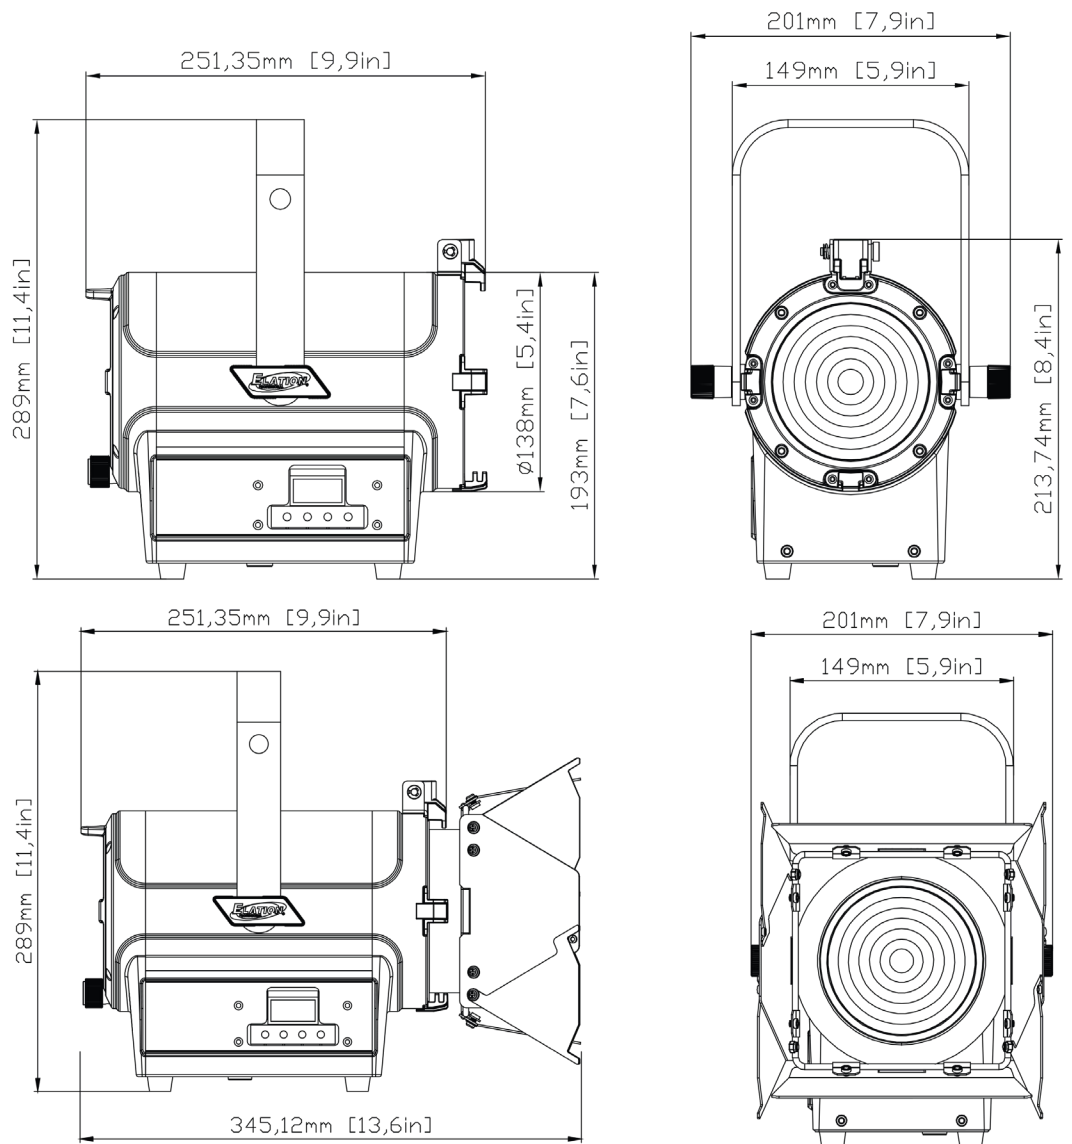

SIZE / WEIGHT

- Length: 13.6"
- Width: 7.9"
- Vertical Height: 11.4"
- Weight: 9 lbs.

COLOR

- Warm White 3000K
- Manual and DMX Controlled Dimmer and Shutter
- Dimmer Rotary Dial
- (5) DMX Channel Modes (1 / 2 / 3 / 4 / 5)
- 4 Button Control Panel LCD Menu Display
- RDM (Remote Device Management)
- 5-pin DMX and IP65 Locking Cable In/Out
- With Wired Digital Communication Network

APPROVALS / RATINGS

- CE
- cETLus
- IP30

KL FRESNEL 4

50W WARM WHITE 4" LED FRESNEL

PHOTOMETRIC DATA

- 1,900+ Total Lumen Output
- 6,837 LUX 635 FC @6.6' (2m) (Min Zoom / Full ON)
- 1,791 LUX 166 FC @6.6' (2m) (Max Zoom / Full ON)
- Zoom Range: 14° - 30°
- Beam Angle: 14.2° - 29.7°
- Field Angle: 23.2° - 48°

Beam width (meter)	0.2 m	0.5 m	0.7 m	1 m	1.2 m
Beam width (feet)	0.8 ft	1.6 ft	2.5 ft	3.3 ft	4.1 ft
Distance (meter)	1 m	2 m	3 m	4 m	5 m
Distance (feet)	3.3 ft	6.6 ft	9.8 ft	13.1 ft	16.4 ft

Beam width (meter)	0.5 m	1.1 m	1.6 m	2.1 m	2.7 m
Beam width (feet)	1.7 ft	3.5 ft	5.2 ft	7 ft	8.7 ft