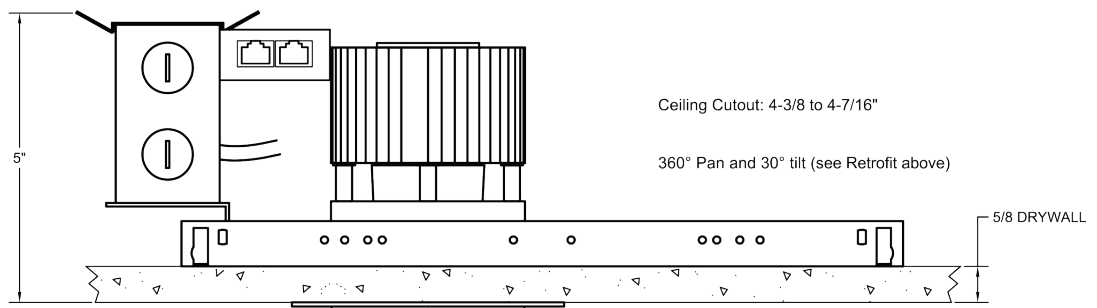

MANUFACTURED IN THE UNITED STATES - IBEW

PRODUCT LISTED
BY A NATIONALLY
RECOGNIZED
TESTING
LABORATORY

RETROFIT

Ceiling Cutout: 4-3/8 to 4-7/16"

NEW CONSTRUCTION

FCT23 RECESSED MOSAIC

COLOR MIXING - TUNABLE WHITE