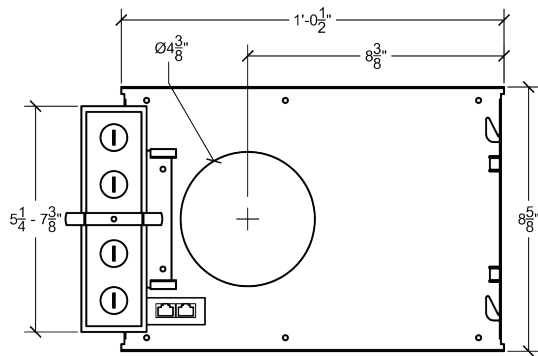

WEIGHT

- 2 lbs.

CALIBRATED CCT SPECIFICATIONS

CCT [K]	TYPICAL CRI
1800 (min)	90
2700	93
3000	95
3500	95
4000	93
6500 (max)	84

FEATURES

- Fixture is for remodel or new construction.
- ± 20 Aiming Angle.
- Fixture ships with RJ45 connectors and terminal blocks for data in/out.

FCT23 RECESSED MOSAIC

COLOR MIXING - TUNABLE WHITE

MANUFACTURED IN THE UNITED STATES - IBEW

PRODUCT LISTED
BY A NATIONALLY
RECOGNIZED
TESTING
LABORATORY

RETROFIT

Ceiling Cutout: 4-3/8 to 4-7/16"

NEW CONSTRUCTION