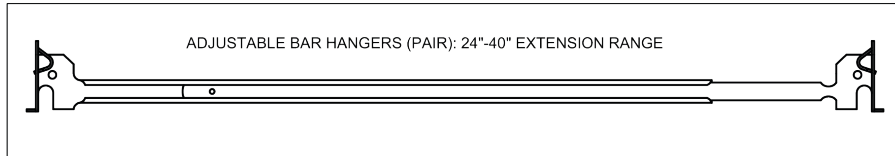

WEIGHT

- 2 lbs.

CALIBRATED CCT SPECIFICATIONS

CCT [K]	TYPICAL CRI
1800 (min)	90
2700	93
3000	95
3500	95
4000	93
6500 (max)	84

FEATURES

- Fixture is for remodel or new construction.
- ± 20 Aiming Angle.
- Fixture ships with RJ45 connectors and terminal blocks for data in/out.

FCT23 RECESSED MOSAIC

COLOR MIXING - TUNABLE WHITE

MANUFACTURED IN THE UNITED STATES - IBEW

PRODUCT LISTED
BY A NATIONALLY
RECOGNIZED
TESTING
LABORATORY

RETROFIT

Ceiling Cutout: 4-3/8 to 4-7/16"

NEW CONSTRUCTION