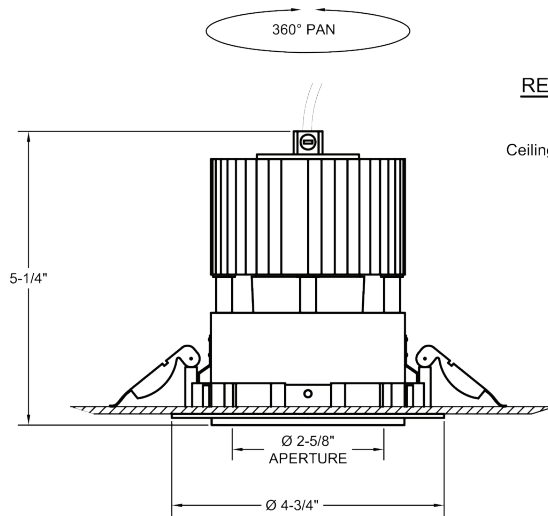

WEIGHT

- 2 lbs.

CALIBRATED CCT SPECIFICATIONS

CCT [K]	TYPICAL CRI
1800 (min)	90
2700	93
3000	95
3500	95
4000	93
6500 (max)	84

FEATURES

- Fixture is for remodel or new construction.
- ± 20 Aiming Angle.
- Fixture ships with RJ45 connectors
- and terminal blocks for data in/out.

MANUFACTURED IN THE UNITED STATES - IBEW

PRODUCT LISTED
BY A NATIONALLY
RECOGNIZED
TESTING
LABORATORY

RETROFIT

Ceiling Cutout: 4-3/8 to 4-7/16"

NEW CONSTRUCTION

FCT23 RECESSED MOSAIC

COLOR MIXING - TUNABLE WHITE