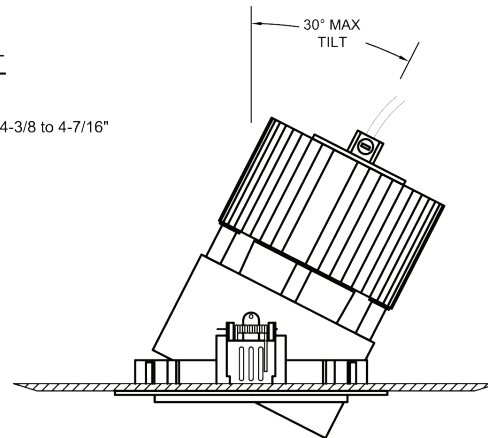

WEIGHT

- 2 lbs.

CALIBRATED CCT SPECIFICATIONS

CCT [K]	TYPICAL CRI
1800 (min)	90
2700	93
3000	95
3500	95
4000	93
6500 (max)	84

FEATURES

- Fixture is for remodel or new construction.
- ± 20 Aiming Angle.
- Fixture ships with RJ45 connectors
- and terminal blocks for data in/out.

MANUFACTURED IN THE UNITED STATES - IBEW

PRODUCT LISTED
BY A NATIONALLY
RECOGNIZED
TESTING
LABORATORY

RETROFIT

Ceiling Cutout: 4-3/8 to 4-7/16"

NEW CONSTRUCTION

FCT23 RECESSED MOSAIC

COLOR MIXING - TUNABLE WHITE