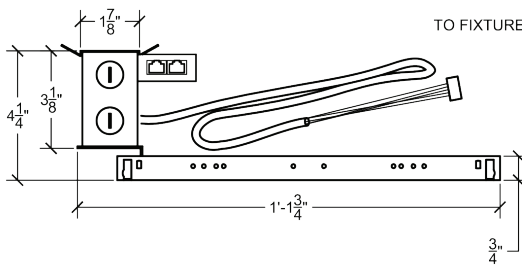

WEIGHT

- 2 lbs.

CALIBRATED CCT SPECIFICATIONS

CCT [K]	TYPICAL CRI
1800 (min)	90
2700	93
3000	95
3500	95
4000	93
6500 (max)	84

FEATURES

- Fixture is for remodel or new construction.
- ± 20 Aiming Angle.
- Fixture ships with RJ45 connectors
- and terminal blocks for data in/out.

MANUFACTURED IN THE UNITED STATES - IBEW

PRODUCT LISTED
BY A NATIONALLY
RECOGNIZED
TESTING
LABORATORY

RETROFIT

Ceiling Cutout: 4-3/8 to 4-7/16"

NEW CONSTRUCTION

FCT23 RECESSED MOSAIC

COLOR MIXING - TUNABLE WHITE