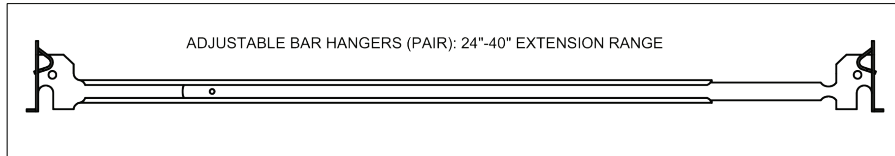

MANUFACTURED IN THE UNITED STATES - IBEW

PRODUCT LISTED
BY A NATIONALLY
RECOGNIZED
TESTING
LABORATORY

RETROFIT

Ceiling Cutout: 4-3/8 to 4-7/16"

NEW CONSTRUCTION

FCT23 RECESSED MOSAIC

COLOR MIXING - TUNABLE WHITE