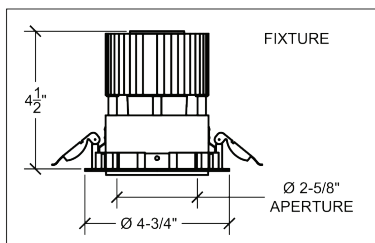

MANUFACTURED IN THE UNITED STATES - IBEW

PRODUCT LISTED
BY A NATIONALLY
RECOGNIZED
TESTING
LABORATORY

RETROFIT

Ceiling Cutout: 4-3/8 to 4-7/16"

NEW CONSTRUCTION

FCT23 RECESSED MOSAIC

COLOR MIXING - TUNABLE WHITE