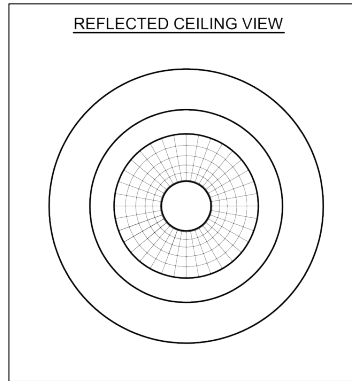

FCT23 RECESSED MOSAIC

COLOR MIXING - TUNABLE WHITE

MANUFACTURED IN THE UNITED STATES - IBEW

PRODUCT LISTED
BY A NATIONALLY
RECOGNIZED
TESTING
LABORATORY