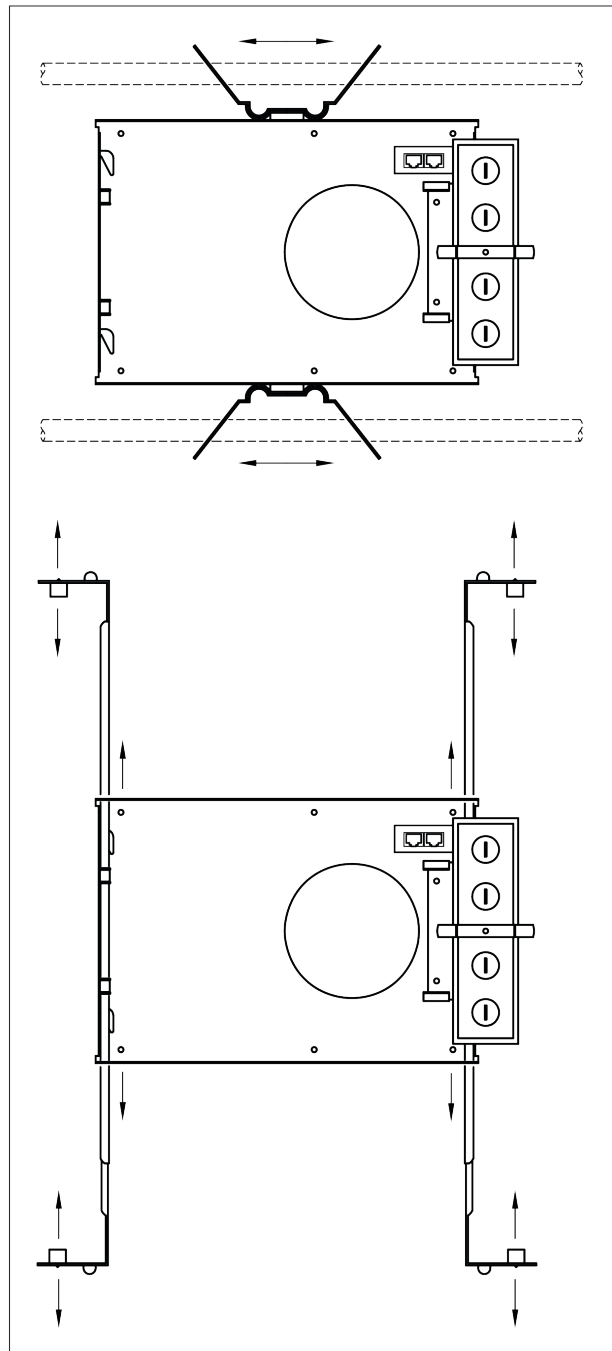

WEIGHT

- 2 lbs.

CALIBRATED CCT SPECIFICATIONS

CCT [K]	TYPICAL CRI
1800 (min)	90
2700	93
3000	95
3500	95
4000	93
6500 (max)	84

FEATURES

- Fixture is for remodel or new construction.
- ± 20 Aiming Angle.
- Fixture ships with RJ45 connectors and terminal blocks for data in/out.

FCT23 RECESSED MOSAIC

COLOR MIXING - TUNABLE WHITE

MANUFACTURED IN THE UNITED STATES - IBEW

PRODUCT LISTED
BY A NATIONALLY
RECOGNIZED
TESTING
LABORATORY

RETROFIT

Ceiling Cutout: 4-3/8 to 4-7/16"

NEW CONSTRUCTION