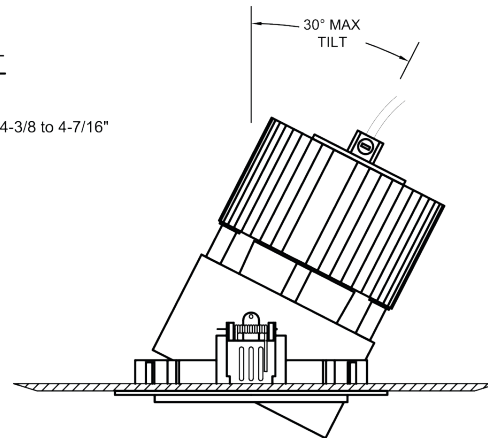

WEIGHT

- 2 lbs.

CALIBRATED CCT SPECIFICATIONS

CCT [K]	TYPICAL CRI
1800 (min)	90
2700	93
3000	95
3500	95
4000	93
6500 (max)	84

FEATURES

- Fixture is for remodel or new construction.
- ± 20 Aiming Angle.
- Fixture ships with RJ45 connectors and terminal blocks for data in/out.

FCT23 RECESSED MOSAIC

COLOR MIXING - TUNABLE WHITE

MANUFACTURED IN THE UNITED STATES - IBEW

PRODUCT LISTED
BY A NATIONALLY
RECOGNIZED
TESTING
LABORATORY

RETROFIT

Ceiling Cutout: 4-3/8 to 4-7/16"

NEW CONSTRUCTION