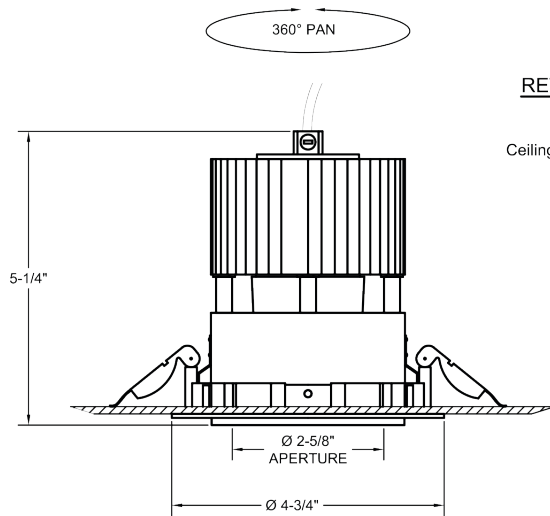

WEIGHT

- 2 lbs.

CALIBRATED CCT SPECIFICATIONS

CCT [K]	TYPICAL CRI
1800 (min)	90
2700	93
3000	95
3500	95
4000	93
6500 (max)	84

FEATURES

- Fixture is for remodel or new construction.
- ± 20 Aiming Angle.
- Fixture ships with RJ45 connectors and terminal blocks for data in/out.

FCT23 RECESSED MOSAIC

COLOR MIXING - TUNABLE WHITE

MANUFACTURED IN THE UNITED STATES - IBEW

PRODUCT LISTED
BY A NATIONALLY
RECOGNIZED
TESTING
LABORATORY

RETROFIT

Ceiling Cutout: 4-3/8 to 4-7/16"

NEW CONSTRUCTION