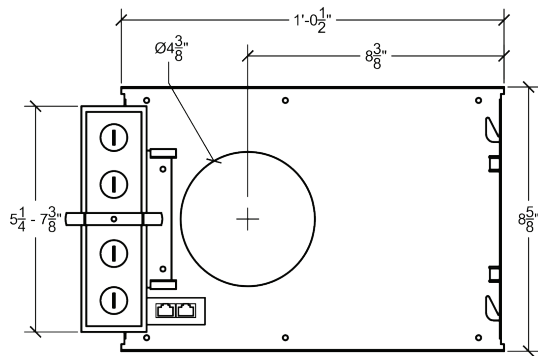

MANUFACTURED IN THE UNITED STATES - IBEW

PRODUCT LISTED
BY A NATIONALLY
RECOGNIZED
TESTING
LABORATORY

RETROFIT

Ceiling Cutout: 4-3/8 to 4-7/16"

NEW CONSTRUCTION

FCT23 RECESSED MOSAIC

COLOR MIXING - TUNABLE WHITE