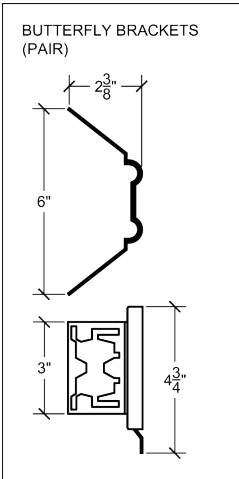

WEIGHT

- 2 lbs.

CALIBRATED CCT SPECIFICATIONS

CCT [K]	TYPICAL CRI
1800 (min)	90
2700	93
3000	95
3500	95
4000	93
6500 (max)	84

FEATURES

- Fixture is for remodel or new construction.
- ± 20 Aiming Angle.
- Fixture ships with RJ45 connectors and terminal blocks for data in/out.

FCT23 RECESSED MOSAIC

COLOR MIXING - TUNABLE WHITE

MANUFACTURED IN THE UNITED STATES - IBEW

PRODUCT LISTED
BY A NATIONALLY
RECOGNIZED
TESTING
LABORATORY

RETROFIT

Ceiling Cutout: 4-3/8 to 4-7/16"

NEW CONSTRUCTION

40° Spot Reflector

Distance	Beam Spread	Footcandles
5'	3.6'	140
7.5'	5.5'	62
10'	7.3'	35
12.5'	9.1'	22

60° Spot Reflector

Distance	Beam Spread	Footcandles
5'	5.7'	80
7.5'	8.7'	36
10'	11.6'	20
12.5'	14.4'	13