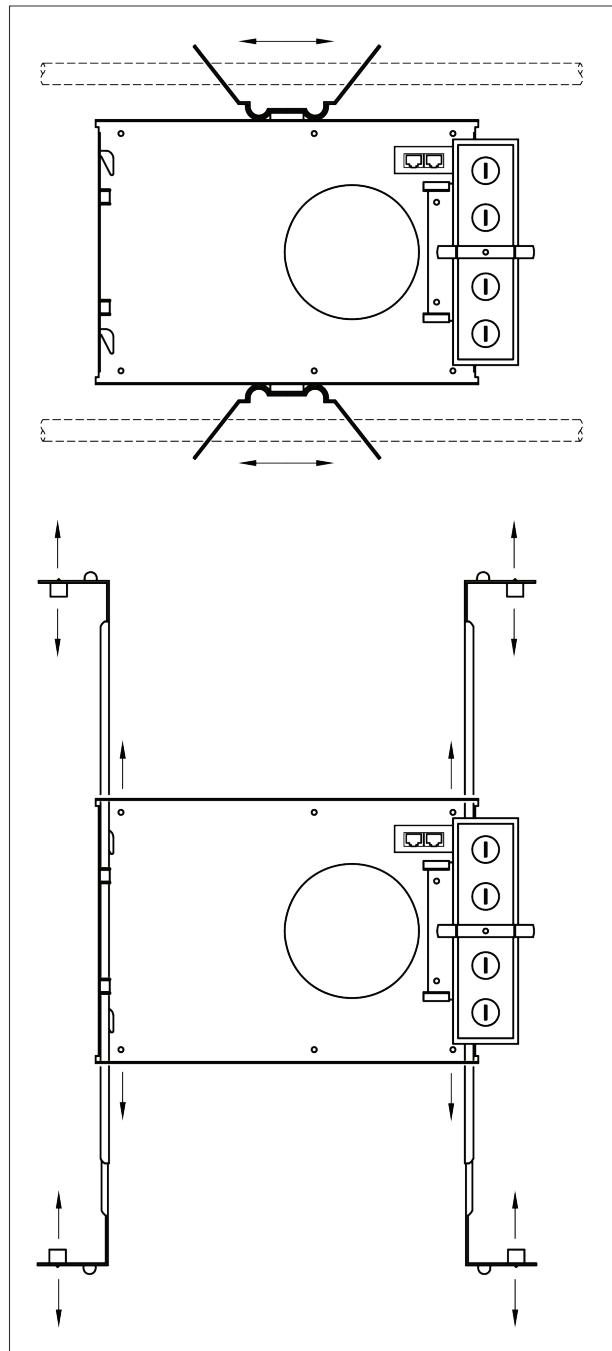

WEIGHT

- 2 lbs.

CALIBRATED CCT SPECIFICATIONS

CCT [K]	TYPICAL CRI
1800 (min)	90
2700	93
3000	95
3500	95
4000	93
6500 (max)	84

FEATURES

- Fixture is for remodel or new construction.
- ± 20 Aiming Angle.
- Fixture ships with RJ45 connectors
- and terminal blocks for data in/out.

MANUFACTURED IN THE UNITED STATES - IBEW

PRODUCT LISTED
BY A NATIONALLY
RECOGNIZED
TESTING
LABORATORY

RETROFIT

Ceiling Cutout: 4-3/8 to 4-7/16"

NEW CONSTRUCTION

FCT23 RECESSED MOSAIC

COLOR MIXING - TUNABLE WHITE