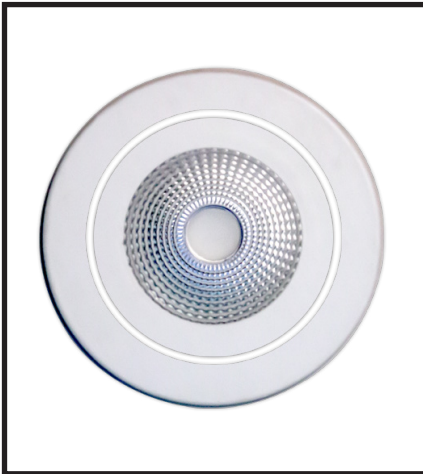

FCT23 RECESSED MOSAIC

COLOR MIXING - TUNABLE WHITE

MANUFACTURED IN THE UNITED STATES - IBEW

PRODUCT LISTED
BY A NATIONALLY
RECOGNIZED
TESTING
LABORATORY

The Recessed Mosaic features tunable color with a high CRI output. It also features tunable white from 1800K - 6500K. Rich blues, ambers, reds, violets and greens can be added in gradients or can completely saturate the output of the light. Interchangeable reflectors allow beam angles between 10° and 60°. This fixture is perfect for retail applications such as car dealerships and clothing stores but is equally well suited for illuminating artwork or using it in an archtainment setting.

WEIGHT

- 2 lbs.

CALIBRATED CCT SPECIFICATIONS

CCT [K]	TYPICAL CRI
1800 (min)	90
2700	93
3000	95
3500	95
4000	93
6500 (max)	84

FEATURES

- Fixture is for remodel or new construction.
- ± 20 Aiming Angle.
- Fixture ships with RJ45 connectors
- and terminal blocks for data in/out.