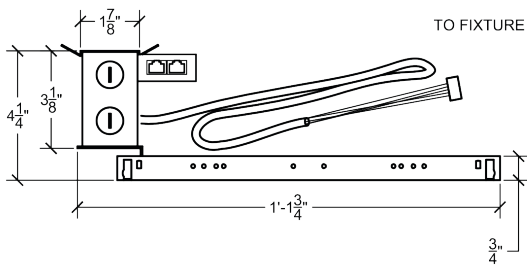

WEIGHT

- 2 lbs.

CALIBRATED CCT SPECIFICATIONS

CCT [K]	TYPICAL CRI
1800 (min)	90
2700	93
3000	95
3500	95
4000	93
6500 (max)	84

FEATURES

- Fixture is for remodel or new construction.
- ± 20 Aiming Angle.
- Fixture ships with RJ45 connectors and terminal blocks for data in/out.

FCT23 RECESSED MOSAIC

COLOR MIXING - TUNABLE WHITE

MANUFACTURED IN THE UNITED STATES - IBEW

PRODUCT LISTED
BY A NATIONALLY
RECOGNIZED
TESTING
LABORATORY

RETROFIT

Ceiling Cutout: 4-3/8 to 4-7/16"

NEW CONSTRUCTION