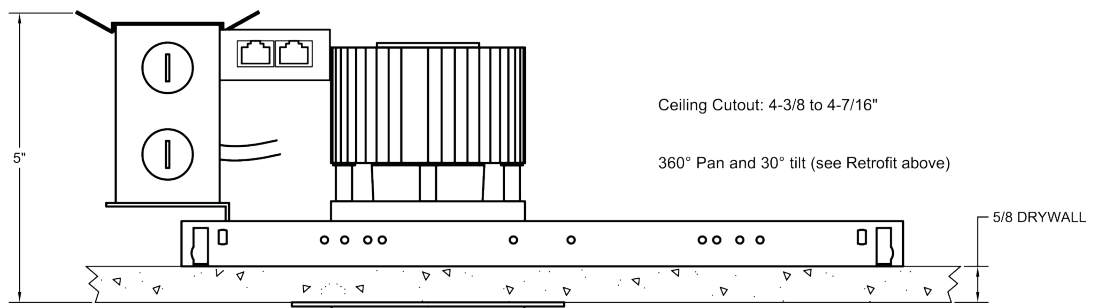

WEIGHT

- 2 lbs.

CALIBRATED CCT SPECIFICATIONS

CCT [K]	TYPICAL CRI
1800 (min)	90
2700	93
3000	95
3500	95
4000	93
6500 (max)	84

FEATURES

- Fixture is for remodel or new construction.
- ± 20 Aiming Angle.
- Fixture ships with RJ45 connectors and terminal blocks for data in/out.

FCT23 RECESSED MOSAIC

COLOR MIXING - TUNABLE WHITE

MANUFACTURED IN THE UNITED STATES - IBEW

PRODUCT LISTED
BY A NATIONALLY
RECOGNIZED
TESTING
LABORATORY

RETROFIT

Ceiling Cutout: 4-3/8 to 4-7/16"

NEW CONSTRUCTION