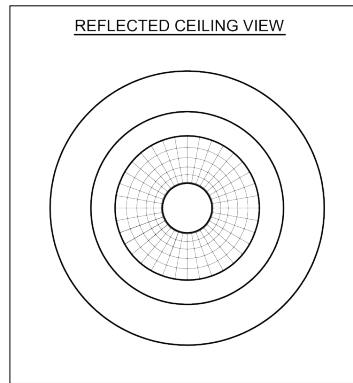

FCT23 RECESSED MOSAIC

COLOR MIXING - TUNABLE WHITE

MANUFACTURED IN THE UNITED STATES - IBEW

PRODUCT LISTED
BY A NATIONALLY
RECOGNIZED
TESTING
LABORATORY