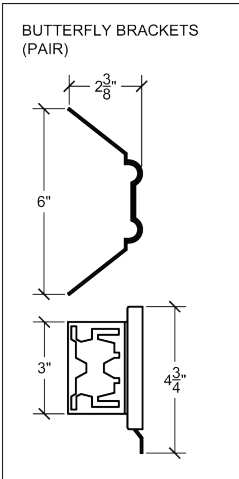

WEIGHT

- 2 lbs.

CALIBRATED CCT SPECIFICATIONS

CCT [K]	TYPICAL CRI
1800 (min)	90
2700	93
3000	95
3500	95
4000	93
6500 (max)	84

FEATURES

- Fixture is for remodel or new construction.
- ± 20 Aiming Angle.
- Fixture ships with RJ45 connectors
- and terminal blocks for data in/out.

MANUFACTURED IN THE UNITED STATES - IBEW

PRODUCT LISTED
BY A NATIONALLY
RECOGNIZED
TESTING
LABORATORY

RETROFIT

Ceiling Cutout: 4-3/8 to 4-7/16"

NEW CONSTRUCTION

FCT23 RECESSED MOSAIC

COLOR MIXING - TUNABLE WHITE

MANUFACTURED IN THE UNITED STATES - IBEW

PRODUCT LISTED
BY A NATIONALLY
RECOGNIZED
TESTING
LABORATORY

PHOTOMETRIC DATA

20° Spot Reflector

Distance	Beam Spread	Footcandles
5'	1.7'	240
7.5'	2.7'	107
10'	3.6'	60
12.5'	4.4'	38