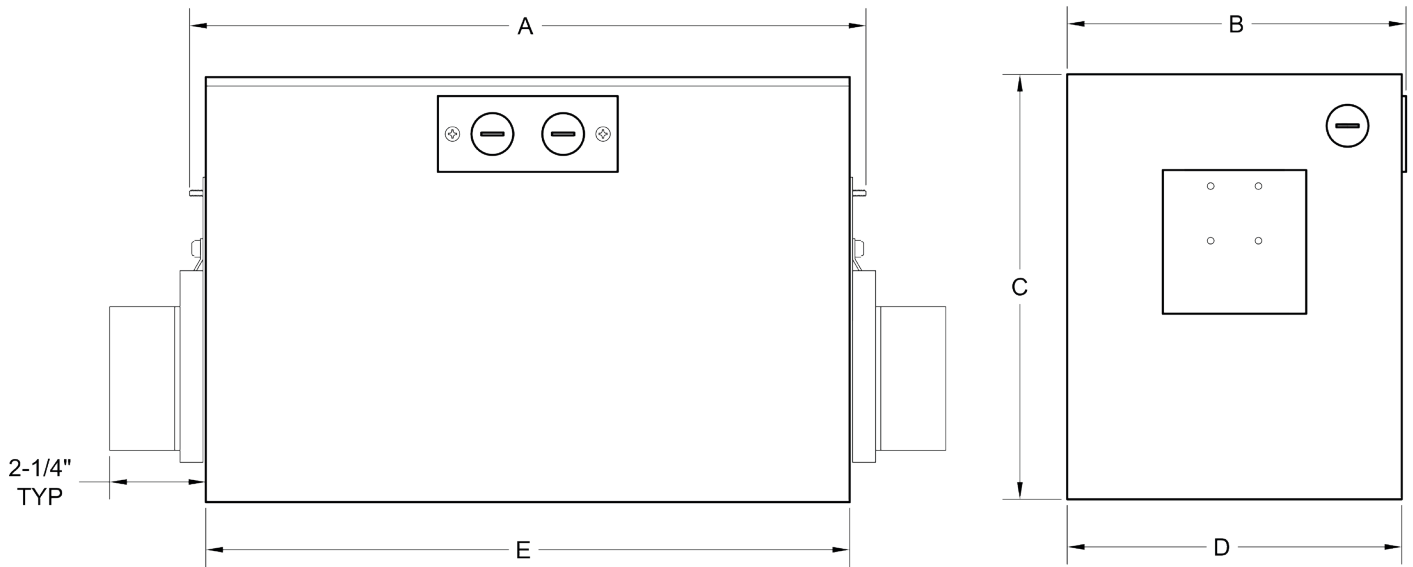

TW26R MULTIPLES

TUNABLE WHITE RECESSED MULTIPLE

MANUFACTURED IN THE UNITED STATES - IBEW

PRODUCT LISTED
BY A NATIONALLY
RECOGNIZED
TESTING
LABORATORY

CALIBRATED CCT SPECIFICATIONS

CCT [K]	TYPICAL CRI
1800 (min)	94
3000	96
3500	97
4000	96
6500 (max)	94

NOTES ON DIMMING

Visit tslight.com/resources or scan the QR Code.