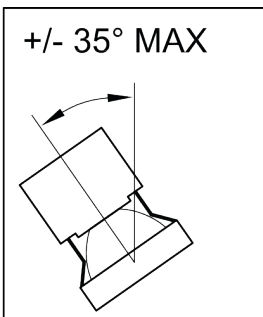

END VIEWS

SIDE VIEWS