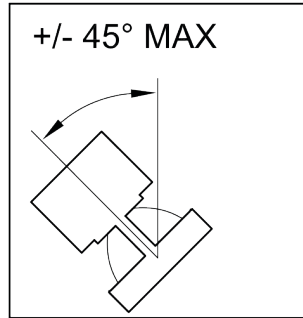

END VIEWS

SIDE VIEWS