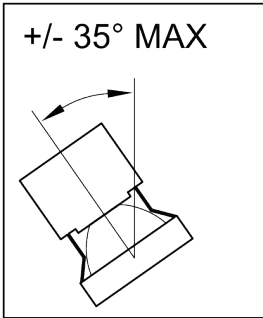

END VIEWS

SIDE VIEWS