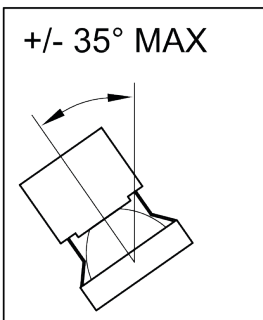

END VIEWS

SIDE VIEWS