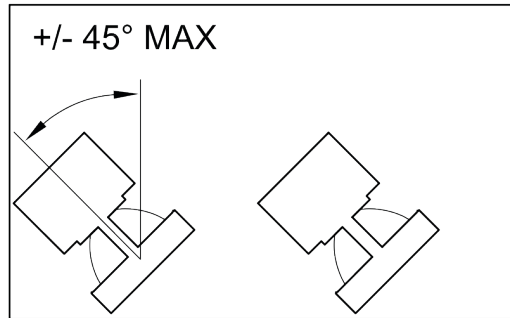

END VIEWS

SIDE VIEWS