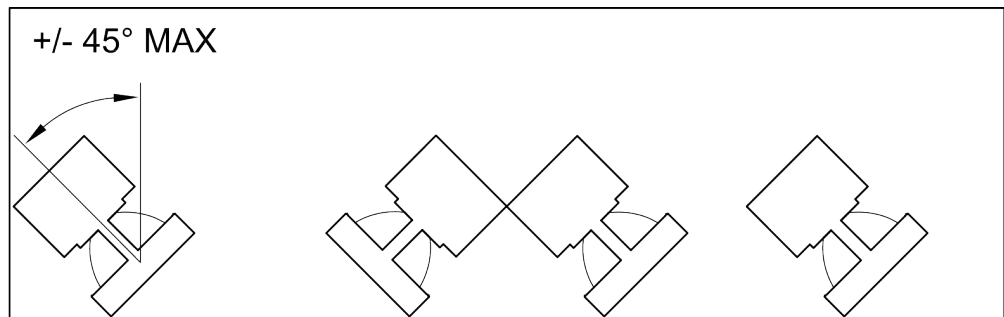

END VIEWS

SIDE VIEWS