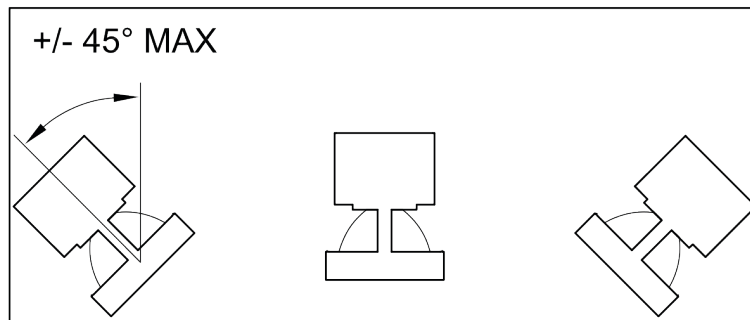

END VIEWS

SIDE VIEWS