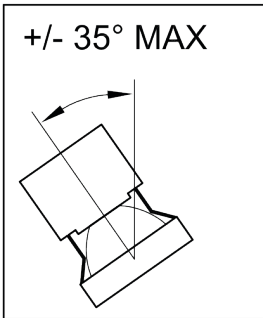

END VIEWS

SIDE VIEWS