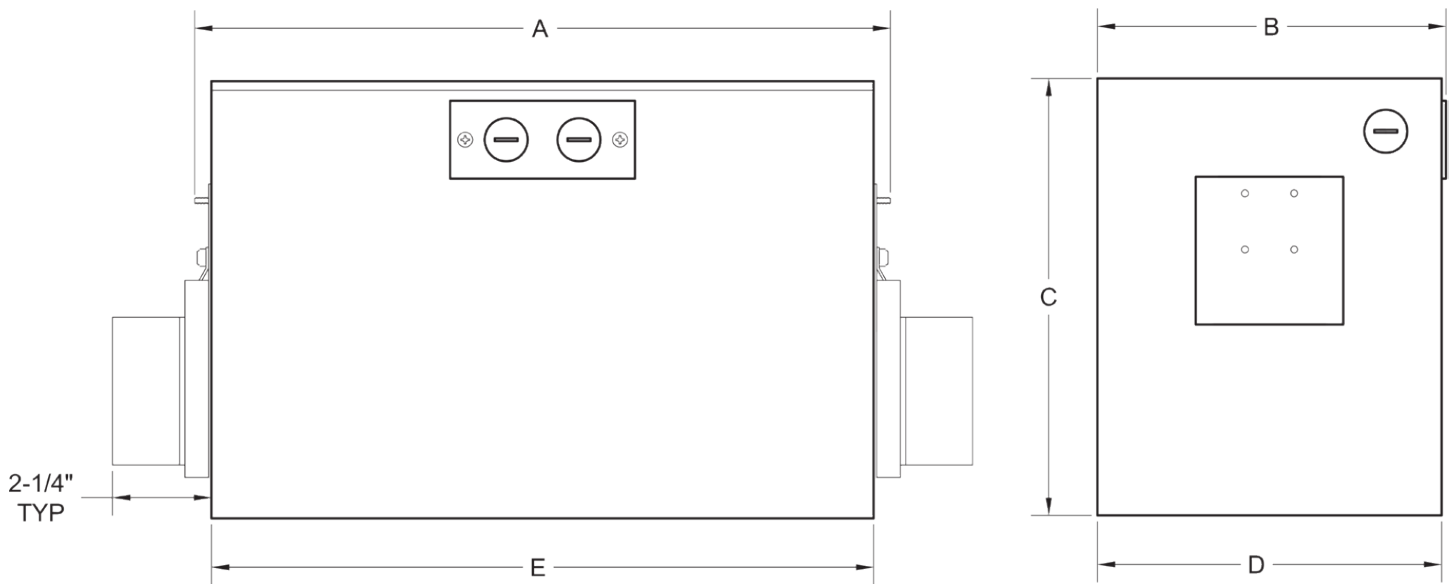

DW12R

LUMEN WARM DIM RECESSED MULTIPLE

MANUFACTURED IN THE UNITED STATES - IBEW