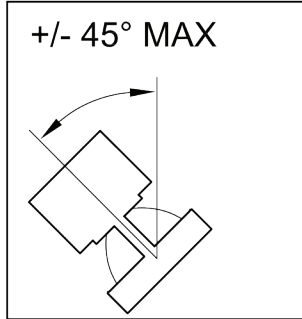

END VIEWS

SIDE VIEWS