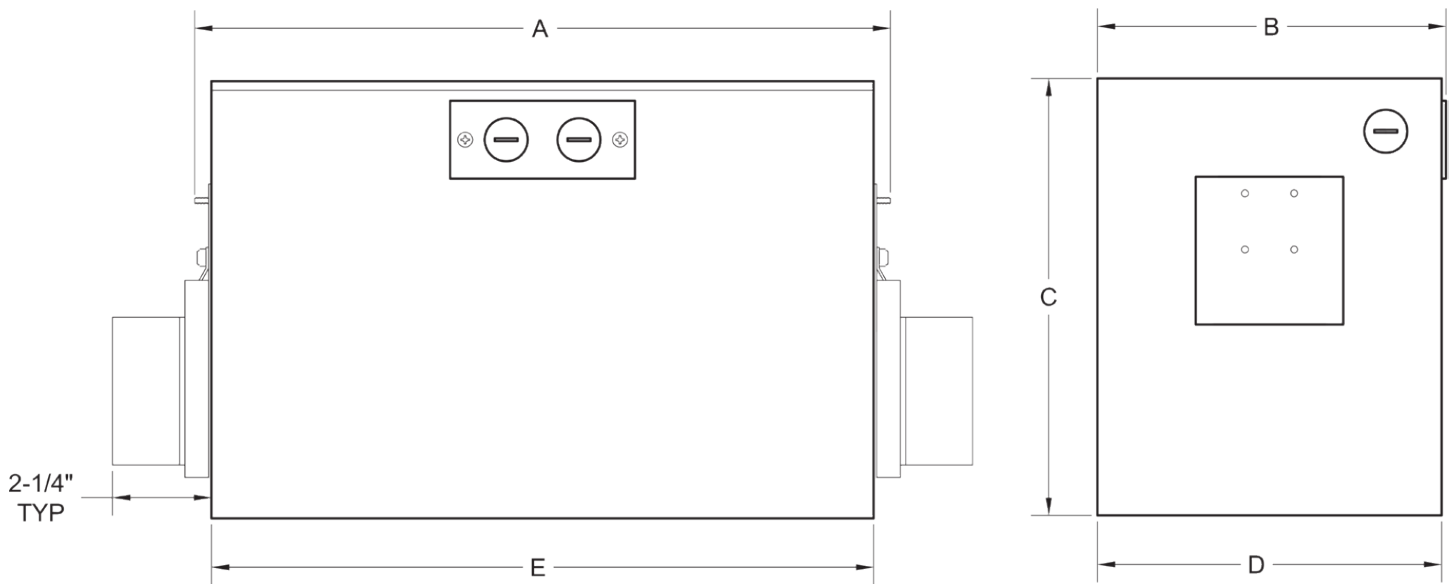

DW12R

LUMEN WARM DIM RECESSED MULTIPLE

MANUFACTURED IN THE UNITED STATES - IBEW