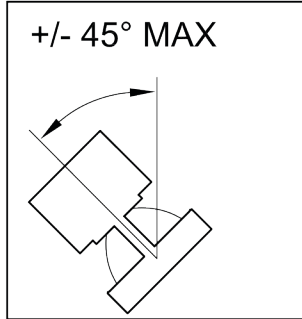

END VIEWS

SIDE VIEWS