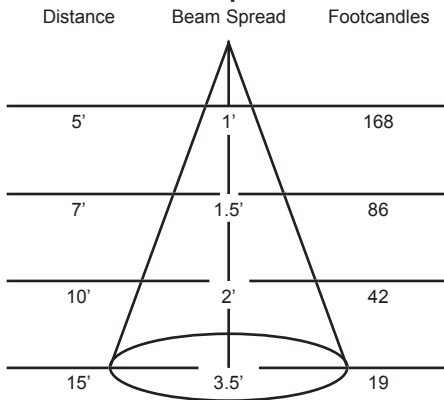

Specify: C3 - - -

	MODEL NUMBER	FINISH	CONNECTOR (optional)	MOUNTING (optional)	ACCESSORIES (optional)
Example:	C3	-B	-E2867	-TB3	-C3BD4

Photometric Data

ETC/ESP - Spot Position