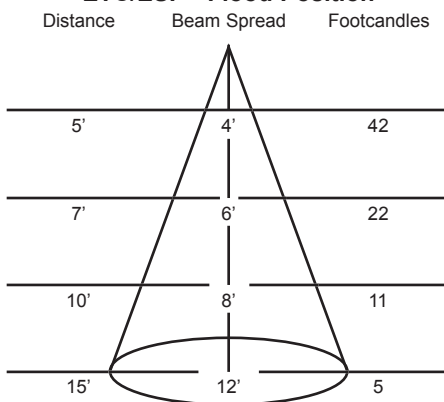

Last updated 10/13/2009.

Specify: C3 - - -

	MODEL NUMBER	FINISH	CONNECTOR (optional)	MOUNTING (optional)	ACCESSORIES (optional)
Example:	C3	-B	-E2867	-TB3	-C3BD4

Photometric Data

ETC/ESP - Spot Position

ETC/ESP - Flood Position