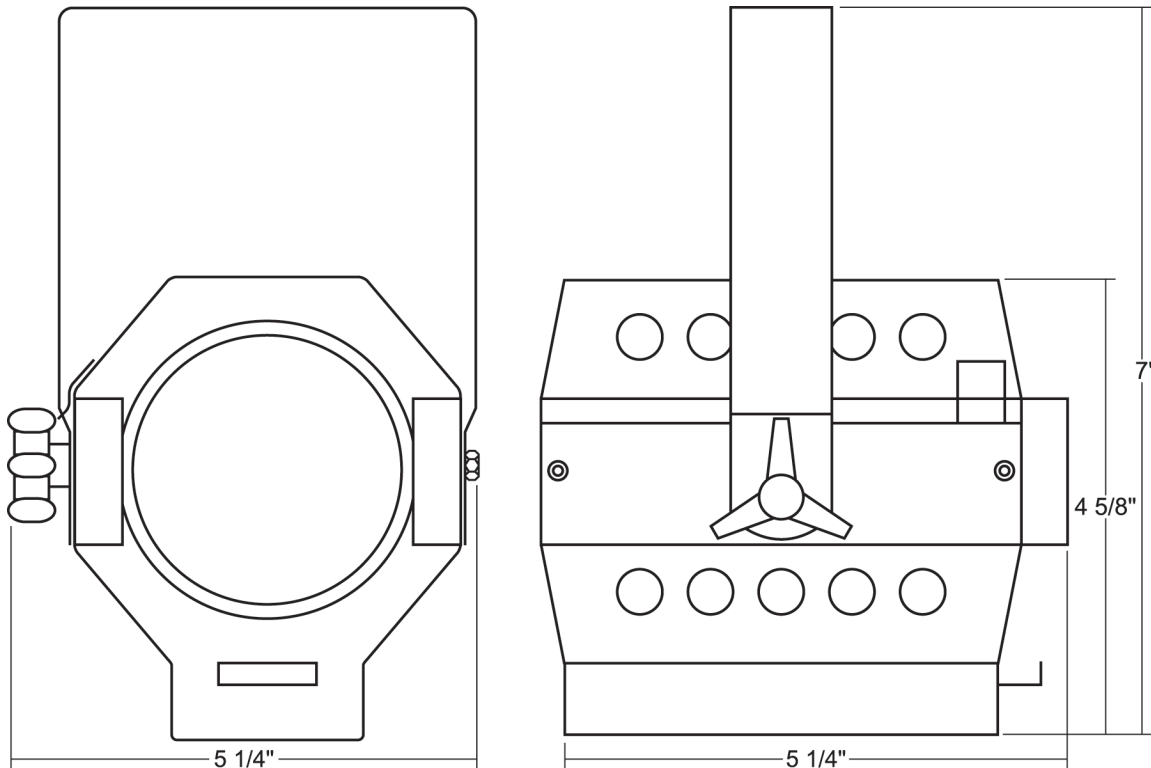

Job Name: Fixture Type: Qty:

Fresnels by Times Square Lighting

C3 3" Fresnel

The C3 is a 200-watt spotlight ideal for theaters, nightclubs, photographers and retail displays. Each unit is provided with a 3" heat resistant lens that produces an intense, soft diffused beam of light that can be used for spot or flood applications. Equipped with an accessory holder, hinged top for easy re-lamping and three foot, three wire leads. Comes in standard black powder coated finish. White and custom colors are available by request and at an additional charge.

Features:

- Accepts lamps up to 200-watts
- Spot to flood, 18°-60° focus adjustment
- 15' throw
- 3" heat resistant lens

Manufactured in the USA - IBEW

PRODUCT LISTED
BY A NATIONALLY
RECOGNIZED
TESTING
LABORATORY

Last updated 10/13/2009.

Specify: C3 - - -

	MODEL NUMBER	FINISH	CONNECTOR (optional)	MOUNTING (optional)	ACCESSORIES (optional)
Example:	C3	-B	-E2867	-TB3	-C3BD4

Photometric Data

ETC/ESP - Spot Position

ETC/ESP - Flood Position

HTA2

Track adapter for specification grade 2-circuit 277-volt track.

TA3

Track adapter for specification grade 3-circuit track.

US1

Unistrut adapter.

PCE

Economy pipe clamp with thumb screw adjustment. Perfect for smaller fixtures. 1/4" to 1 1/2" O.D.