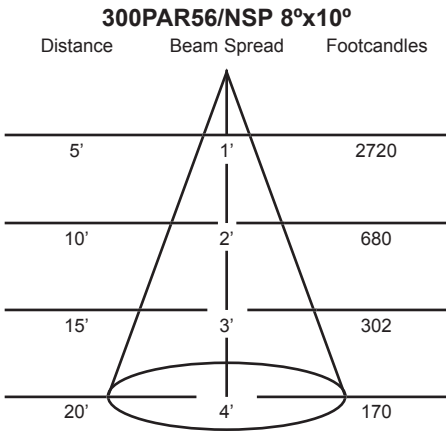

Manufactured in the USA - IBEW

Last updated 06/02/2014.

Specify:	PAR56	-	-	-	-
	MODEL NUMBER	FINISH	CONNECTOR (optional)	MOUNTING (optional)	ACCESSORIES (optional)
Example:	PAR56	-B	-E2867	-TB8	-6BD4

Photometric Data