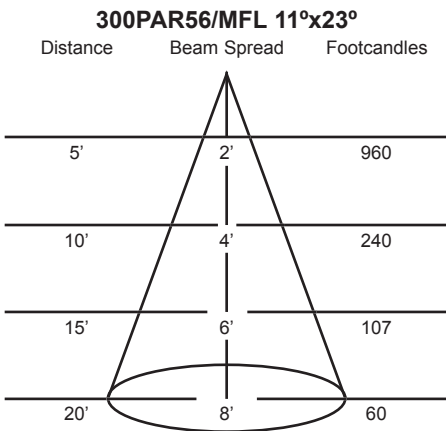

Manufactured in the USA - IBEW

Last updated 06/02/2014.

Specify:	PAR56	-	-	-	-
	MODEL NUMBER	FINISH	CONNECTOR (optional)	MOUNTING (optional)	ACCESSORIES (optional)
Example:	PAR56	-B	-E2867	-TB8	-6BD4

Photometric Data