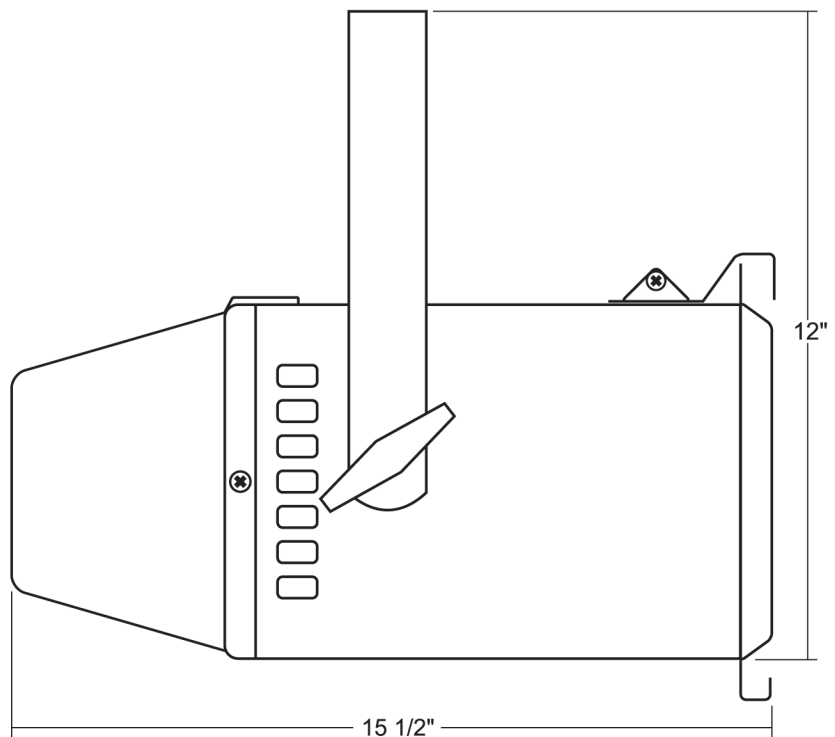

Features:

- Accepts PAR56 lamps up to 500-watts
- 30 ft. throw
- 14°-66° beam angle
- 360° beam rotation
- Lamp safety screen (included)
- Hinged back for easy lamp replacement
- Accessory holder
- Rugged steel construction
- 3 ft., 3 wire leads

Manufactured in the USA - IBEW