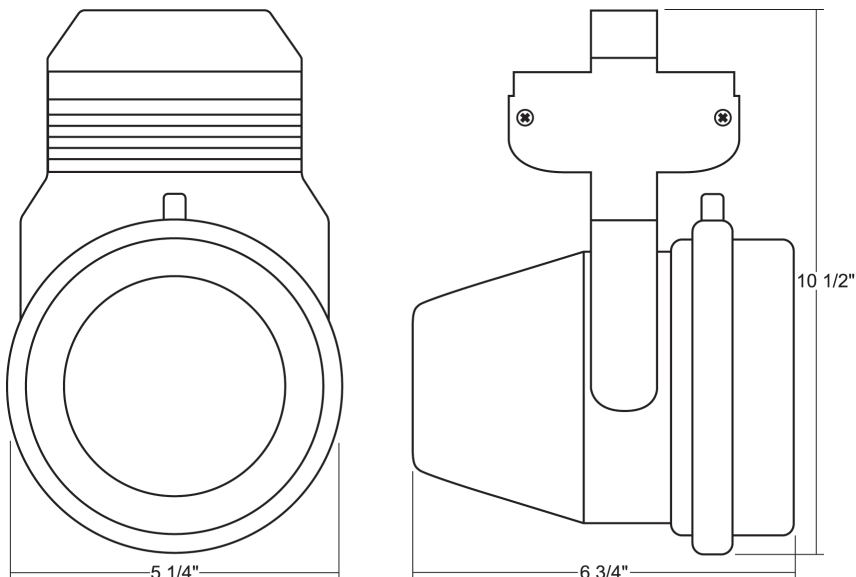

Lamp Types

CDM70/PAR38/SP/3K	70W; 10000Hrs; 15° Beam; 50000 CBCP; 4800 Lumens; 82 CRI; 3000°K Color Temp
CDM70/PAR38/FL/3K	70W; 10000Hrs; 25° Beam; 18000 CBCP; 4800 Lumens; 82 CRI; 3000°K Color Temp
CDM70/PAR38/WFL/3K	70W; 10000Hrs; 60° Beam; 5000 CBCP; 4800 Lumens; 82 CRI; 3000°K Color Temp

Ordering Matrix

Model	Finish	Mounting	Accessories
MC70H	B = Black W = White S = Silver CC = Custom Color	See Mounting Options	See Accessory Options

Example: MC70H-B-T1-LV7

MC70H-_____ - _____ - _____

*Specification sheets are subject to change without notice.